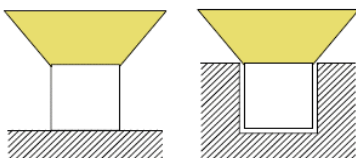

▼ Installation Method

1. Surface Mounted
2. Recessed Mounted