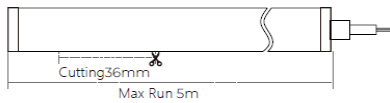

▼ 1313

▼ Charateristic

Neon Flex Three Side Top Bend: Effortless Brilliance

1. Flexible & Easy Install: Installs whole or cuts to size for customization (maintains IP67 rating) - no extra parts needed.
2. Durable & Weatherproof (IP67): Eco-friendly, UV-resistant silicone construction ensures long-lasting vibrancy and withstands harsh environments.
3. Uniform Linear Illumination: Three-sided light emission delivers consistent brightness across the entire length.
4. High Light Transmittance: Up to brighter for exceptional illumination.

▼ "Non-dim/dim" and "Mono/Tunable white/chromatic" is available, Pls confirm before ordering.

ON/OFF 0-10V DALI DMX TRIAC

▼ Technical Data

Model	SIZE (mm)	BENDING DIRECTION	POWER (W/M)	CRI	CCT (K)	LUMINOUS (LM/M)	VOLT	Control	CUTTING (mm)	Remark
NEON-02B	13*13mm	Top Bending (Φ > 80-120mm)	6/8/10	>80	Mono 2700-6000K	420~700	DC24V	ON/OFF	36	standard 3pc clips/M
NEON-02B	13*13mm	Top Bending (Φ > 80-120mm)	6/8/10	>80	Tunable white 2700-6000K	420~700	DC24V	DMX	36	standard 3pc clips/M
NEON-02B	13*13mm	Top Bending (Φ > 80-120mm)	6/8/10	/	chromatic (RGB or RGBW)	200~300	DC24V	DMX	36	standard 3pc clips/M