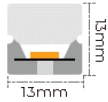

▼ 1313

▼ Charateristic

Neon Flex Three Side Top Bend: Effortless Brilliance

1. Flexible & Easy Install: Installs whole or cuts to size for customization (maintains IP67 rating) - no extra parts needed.
2. Durable & Weatherproof (IP67): Eco-friendly, UV-resistant silicone construction ensures long-lasting vibrancy and withstands harsh environments.
3. Uniform Linear Illumination: Three-sided light emission delivers consistent brightness across the entire length.
4. High Light Transmittance: Up to brighter for exceptional illumination.

▼ "Non-dim/dim" and "Mono/Tunable white/chromatic" is available, Pls confirm before ordering.

ON/OFF 0-10V DALI DMX TRIAC

▼ Technical Data

Model	SIZE (mm)	BENDING DIRECTION	POWER (W/M)	CRI	CCT (K)	LUMINOUS (LM/M)	VOLT	Control	CUTTING (mm)	Remark
NEON-02B	13*13mm	Top Bending (Φ > 80-120mm)	6/8/10	>80	Mono 2700-6000K	420~700	DC24V	ON/OFF	36	standard 3pc clips/M
NEON-02B	13*13mm	Top Bending (Φ > 80-120mm)	6/8/10	>80	Tunable white 2700-6000K	420~700	DC24V	DMX	36	standard 3pc clips/M
NEON-02B	13*13mm	Top Bending (Φ > 80-120mm)	6/8/10	/	chromatic (RGB or RGBW)	200~300	DC24V	DMX	36	standard 3pc clips/M

Notes: Mono (2700K,3000K,3500K,4000K,4500K,5000K, Red, Green, Blue, Amber), Tunable White (2700K~5000K), Chromatic (RGB, RGBW)

▼ Installation Method

1. Surface Mounted
2. Recessed Mounted

▼ Outlet Method