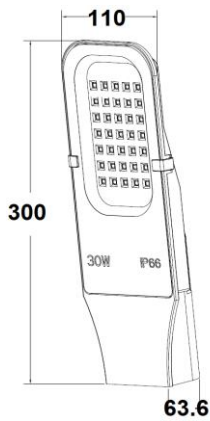

IP66

▼ Charaterastic

Effortless Smart Lighting for Cities:

1. Smart & Efficient: Integrates with smart city systems, offers wide power/color options (100W-300W, 3000K-6000K), and boasts high efficiency (up to 130 lm/W).
2. Durable Design: Modern, high-strength aluminum body (IP66 & IK10) resists impact, dust, and moisture.
3. Advanced Cooling: Dual-cavity system ensures optimal LED performance and lifespan.
4. Precise Light: Professional optics deliver accurate light distribution for safety and comfort.
5. Effortless Upkeep: Tool-free access and adjustable tilt simplify maintenance.

▼ Application

I+ Outdoor Occasion such as Urban main road, secondary road, branch road, industrial park road lighting, etc

▼ "Non-dim/dim" and "Mono/Tunable white/chromatic" is available, Pls confirm before ordering.

Mono

ON/OFF 0-10V DALI

▼ Technical Data (full sery)

Model	SIZE (mm)	POWER	CRI	CCT (K)	LUMINOUS	VOLT	Control	Beam Angle	PF	N.W
RL-05A-50	467*160*73mm	50W	>80	3000-6500K	110-120	AC85-320V	ON/OFF	105°	>0.95	
RL-05A-60	467*160*73mm	60W	>80	3000-6500K	110-120	AC85-320V	ON/OFF	105°	>0.95	

I+ Notes:

1. Finish: Black, and customized RAL available
2. It has four different sizes from 50W-250W.

▼ Project

▼ Photos