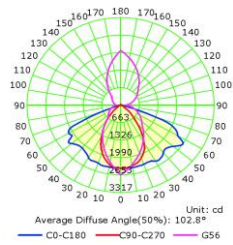

Mono

ON/OFF 0-10V DALI

▼ Technical Data (full sery)

Model	SIZE (mm)	POWER	CRI	CCT (K)	LUMINOUS	VOLT	Control	Beam Angle	PF	N.W
RL-05A-50	467*160*73mm	50W	>80	3000-6500K	110-120	AC85-320V	ON/OFF	105°	>0.95	
RL-05A-60	467*160*73mm	60W	>80	3000-6500K	110-120	AC85-320V	ON/OFF	105°	>0.95	

I+ Notes:

1. Finish: Black, and customized RAL available
2. It has four different sizes from 50W-250W.

▼ Project

▼ Photos

▼ Photometric curve

103D

104D