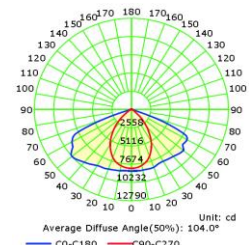

Mono

ON/OFF 0-10V DALI

▼ Technical Data (full sery)

Model	SIZE (mm)	POWER	CRI	CCT (K)	LUMINOUS	VOLT	Control	Beam Angle	PF	N.W
RL-05A-50	467*160*73mm	50W	>80	3000-6500K	110-120	AC85-320V	ON/OFF	105°	>0.95	
RL-05A-60	467*160*73mm	60W	>80	3000-6500K	110-120	AC85-320V	ON/OFF	105°	>0.95	

I+ Notes:

1. Finish: Black, and customized RAL available
2. It has four different sizes from 50W-250W.

▼ Project

▼ Photos

▼ Photometric curve

103D

104D