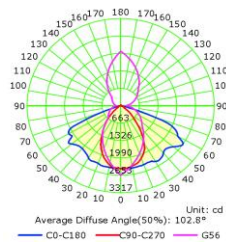

Mono

ON/OFF 0-10V DALI

▼ Technical Data (full sery)

Model	SIZE (mm)	POWER (W/M)	CRI	CCT (K)	LUMINOUS	VOLT	Control	Beam Angle	PF	N.W
RL-05C-150	600*200*83mm	150W	>80	3000-6500K	110-120	AC85-320V	ON/OFF	105°	>0.95	

I+Notes:

1. Finish: Black, and customized RAL available
2. It has four different sizes from 50W-250W.

▼ Project

▼ Photos

▼ Photometric curve

103D

104D