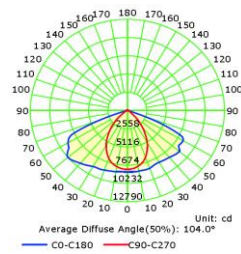

Mono

ON/OFF 0-10V DALI

▼ Technical Data (full sery)

Model	SIZE (mm)	POWER (W/M)	CRI	CCT (K)	LUMINOUS	VOLT	Control	Beam Angle	PF	N.W
RL-05C-150	600*200*83mm	150W	>80	3000-6500K	110-120	AC85-320V	ON/OFF	105°	>0.95	

I+Notes:

1. Finish: Black, and customized RAL available
2. It has four different sizes from 50W-250W.

▼ Project

▼ Photos

▼ Photometric curve

103D

104D