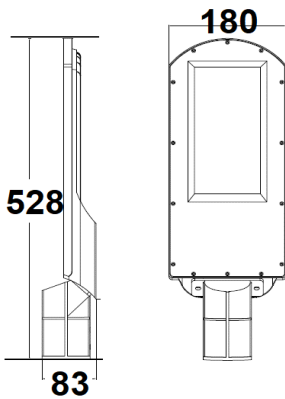

IP66

▼ Charaterastic

Effortless Smart Lighting for Cities:

1. Smart & Efficient: Integrates with smart city systems, offers wide power/color options (100W-300W, 3000K-6000K), and boasts high efficiency (up to 130 lm/W).
2. Durable Design: Modern, high-strength aluminum body (IP66 & IK10) resists impact, dust, and moisture.
3. Advanced Cooling: Dual-cavity system ensures optimal LED performance and lifespan.
4. Precise Light: Professional optics deliver accurate light distribution for safety and comfort.
5. Effortless Upkeep: Tool-free access and adjustable tilt simplify maintenance.

▼ Application

I+ Outdoor Occasion such as Urban main road, secondary road, branch road, industrial park road lighting, etc

▼ "Non-dim/dim" and "Mono/Tunable white/chromatic" is available, Pls confirm before ordering.

Mono

ON/OFF 0-10V DALI

▼ Technical Data (full sery)

Model	SIZE (mm)	POWER (W/M)	CRI	CCT (K)	LUMINOUS	VOLT	Control	Beam Angle	PF	N.W
RL-05C-150	600*200*83mm	150W	>80	3000-6500K	110-120	AC85-320V	ON/OFF	105°	>0.95	

I+Notes:

1. Finish: Black, and customized RAL available
2. It has four different sizes from 50W-250W.

▼ Project

▼ Photos