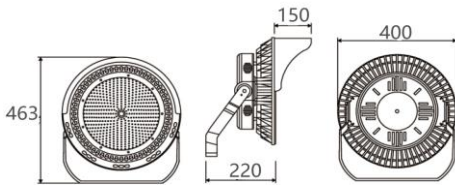

▼ Application

I + Outdoor Occasion such as stadium/sport, wharve, airport and etc.