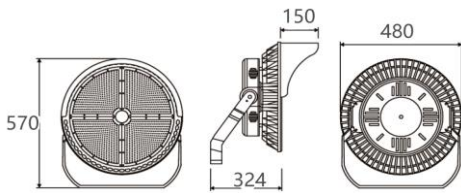

▼ Application

I + Outdoor Occasion such as stadium/sport, wharve, airport and etc.