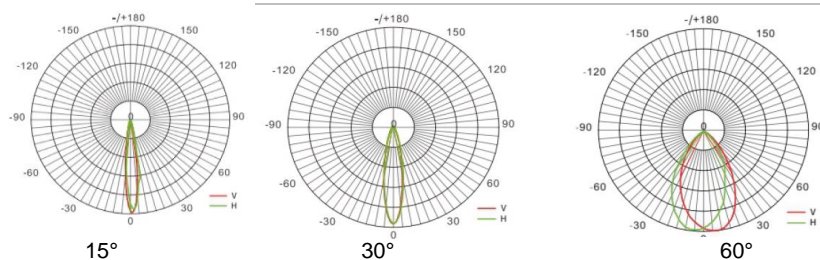

▼ Photometric curve