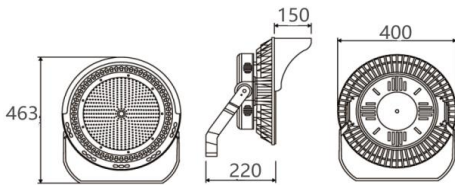

▼ Application

I + Outdoor Occasion such as stadium/sport, wharve, airport and etc.