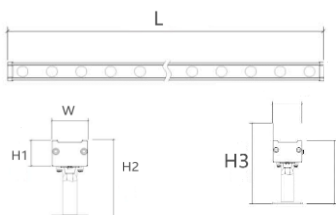

### ▼ Family Matrix (Three difference size)

WW-01A

WW-01B

WW-01C

Standard, Without visor

With visor

Model	L	W	H1	H2 (Standard)	H3 (With visor)
	(mm)				
WW-01A-24	1000/500/300	37	28.7	78	98
WW-01B-36	1000/500/300	40.5	27.2	77	97
WW-01C-120	1000/500/300	70	49.6	108	128