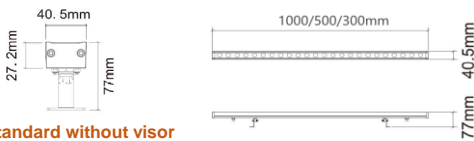

Standard without visor