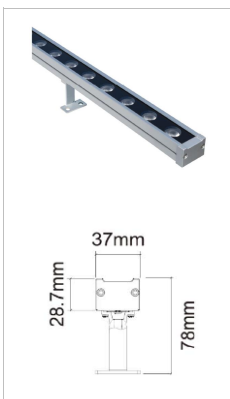

### ▼ Family Matrix (Three difference size)

WW-01A

WW-01B

WW-01C

Standard, Without visor

With visor

Model	L	W	H1	H2 (Standard)	H3 (With visor)
	(mm)				
WW-01A-24	1000/500/300	37	28.7	78	98
WW-01B-36	1000/500/300	40.5	27.2	77	97
WW-01C-120	1000/500/300	70	49.6	108	128