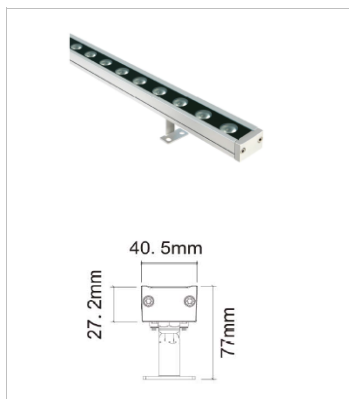

### ▼ Family Matrix (Three difference size)

WW-01A

WW-01B

WW-01C

Standard, Without visor

With visor

Model	L	W	H1	H2 (Standard)	H3 (With visor)
	(mm)				
WW-01A-24	1000/500/300	37	28.7	78	98
WW-01B-36	1000/500/300	40.5	27.2	77	97
WW-01C-120	1000/500/300	70	49.6	108	128