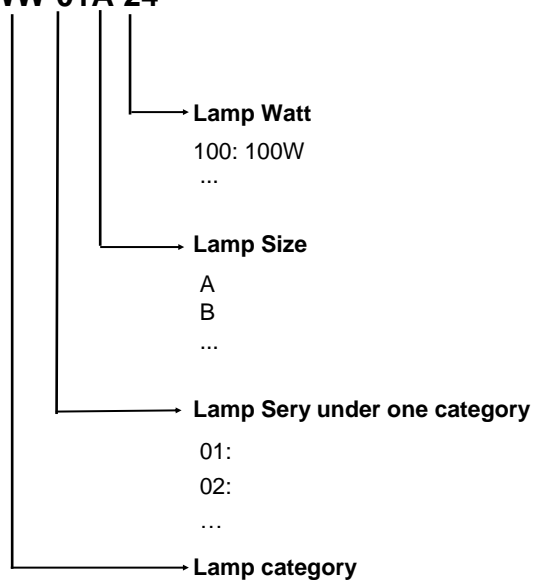

▼ Naming scheme

WW-01A-24

SL: Sports Light
HB: Highbay
RL: Road Light
WW: Wall Washer
LL: Linear Light
Neon: LED strip light