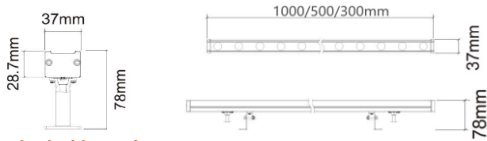

▼ Charaterastic

- ✦ The lamp emphasizes the spatial effect of the building, enhances the customer's sense of space, adopts the structural waterproof design, and the performance is more stable.
- ✦ Aluminum housing ,ultra white tempered safety glass, lens -PMMA; vertically tilt mounting bracket; Transparent surface - imported weather resistant PU glue potting waterproof;
- ✦ Adopt military grade three hard anodizing process, thermal conductivity 230W/M*K anti-UV polyester powder, outdoor grade spray painting, conventional anti-UV5 protection.
- ✦ Surface mounting.
- ✦ Working temperature is -50°C to 70°C

▼ Application

- ✦ **Infrastructure:** Airport ,Railway Station ,Bridge , Municipal building ,Tunnel
- ✦ **Urban:** Administrative Building , Commercial Building , Hotel , Mall
- ✦ **Cultural and Entertainment:** Pavilion , Plaza ,Village ,Amusement park ,Monuments ,Cathedral ,Heritage site

▼ "Non-dim/dim" and "Mono/Tunable white/chromatic" is available, Pls confirm before ordering.

ON/OFF 0-10V DALI DMX TRIAC

▼ Technical Data (full sery)