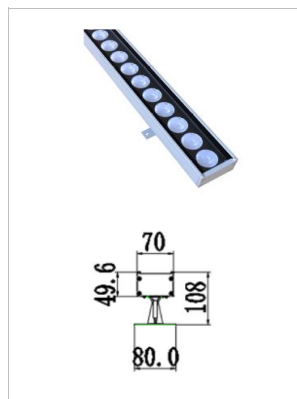

### ▼ Family Matrix (Three difference size)

WW-01A

WW-01B

WW-01C

Standard, Without visor

With visor

Model	L	W	H1	H2 (Standard)	H3 (With visor)
	(mm)				
WW-01A-24	1000/500/300	37	28.7	78	98
WW-01B-36	1000/500/300	40.5	27.2	77	97
WW-01C-120	1000/500/300	70	49.6	108	128