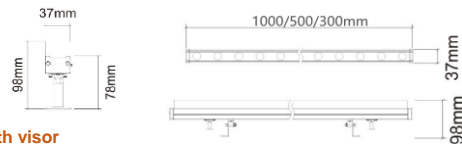

Standard without visor

▼ Charaterastic

- ✦ The lamp emphasizes the spatial effect of the building, enhances the customer's sense of space, adopts the structural waterproof design, and the performance is more stable.
- ✦ Aluminum housing ,ultra white tempered safety glass, lens -PMMA; vertically tilt mounting bracket; Transparent surface - imported weather resistant PU glue potting waterproof;
- ✦ Adopt military grade three hard anodizing process, thermal conductivity 230W/M*K anti-UV polyester powder, outdoor grade spray painting, conventional anti-UV5 protection.
- ✦ Surface mounting.
- ✦ Working temperature is -50°C to 70°C

▼ Application

- ✦ **Infrastructure:** Airport ,Railway Station ,Bridge , Municipal building ,Tunnel
- ✦ **Urban:** Administrative Building , Commercial Building , Hotel , Mall
- ✦ **Cultural and Entertainment:** Pavilion , Plaza ,Village ,Amusement park ,Monuments ,Cathedral ,Heritage site

▼ "Non-dim/dim" and "Mono/Tunable white/chromatic" is available, Pls confirm before ordering.

ON/OFF 0-10V DALI DMX TRIAC

▼ Technical Data (full sery)

Model	SIZE (mm)	POWER (W/M)	CRI	CCT (K)	LUMINOUS (LM)	B.angle	VOLT	Control	Remark
WW-01A-24 1000mm	W37*H28.7mm	24 W	>80	Mono(2700-6000K) R/G/B/A	1632 LM	20°,30°,40°,60° 20x40° ,18x50°	DC24V	ON/OFF	24*1, Visor optional
WW-01A-12 500mm	W37*H28.7mm	12 W	>80	Mono(2700-6000K) R/G/B/A	816 LM	20°,30°,40°,60° 20x40° ,18x50°	DC24V	ON/OFF	12*1, Visor optional
WW-01A-8 300mm	W37*H28.7mm	8 W	>80	Mono(2700-6000K) R/G/B/A	544 LM	20°,30°,40°,60° 20x40° ,18x50°	DC24V	ON/OFF	3*1, Visor optional
WW-01A-18 1000mm	W37*H28.7mm	18 W	>80	Mono(2700-6000K) R/G/B/A	1224 LM	20°,30°,40°,60° 20x40° ,18x50°	DC24V	ON/OFF	18*1, Visor optional
WW-01A-9 500mm	W37*H28.7mm	9 W	>80	Mono(2700-6000K) R/G/B/A	612 LM	20°,30°,40°,60° 20x40° ,18x50°	DC24V	ON/OFF	9*1, Visor optional
WW-01A-6 300mm	W37*H28.7mm	6 W	>80	Mono(2700-6000K) R/G/B/A	408 LM	20°,30°,40°,60° 20x40° ,18x50°	DC24V	ON/OFF	6*1, Visor optional
WW-01A-36 1000mm	W37*H28.7mm	36 W	/	chromatic (RGB or RGBW)	1404 LM	15°20°30°45°60°25x45°	DC24V	DMX	36*1, Visor optional
WW-01A-18 500mm	W37*H28.7mm	18 W	/	chromatic (RGB or RGBW)	702 LM	15°20°30°45°60°25x45°	DC24V	DMX	18*1, Visor optional
WW-01A-12 300mm	W37*H28.7mm	12 W	/	chromatic (RGB or RGBW)	468 LM	15°20°30°45°60°25x45°	DC24V	DMX	12*1, Visor optional
WW-01A-24 1000mm	W37*H28.7mm	24 W	/	chromatic (RGB or RGBW)	936 LM	15°20°30°45°60°25x45°	DC24V	DMX	24*1, Visor optional
WW-01A-12 500mm	W37*H28.7mm	12 W	/	chromatic (RGB or RGBW)	468 LM	15°20°30°45°60°25x45°	DC24V	DMX	12*1, Visor optional
WW-01A-8 300mm	W37*H28.7mm	8 W	/	chromatic (RGB or RGBW)	312 LM	15°20°30°45°60°25x45°	DC24V	DMX	3*1, Visor optional

✦ Notes:

1. Finish: Gray, and customized RAL available.
2. Notes: Mono (2700K,3000K,3500K,4000K,4500K,5000K) , Tunable White (2700K~5000K), Chromatic (RGB, RGBW)
3. This lamp with 18-24W/M for Non-dim, and with 24-36W/M for Dim.