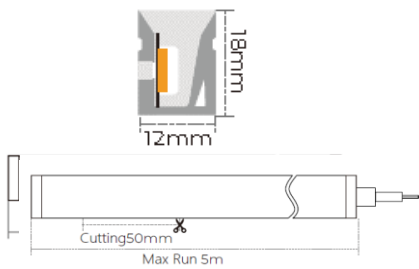

▼ "Non-dim/dim" and "Mono/Tunable white/chromatic" is available, Pls confirm before ordering.

ON/OFF 0-10V DALI DMX TRIAC

▼ Technical Data

Model	SIZE (mm)	BENDING DIRECTION	POWER (W/M)	CRI	CCT (K)	LUMINOUS (LM/M)	VOLT	Control	CUTTING (mm)	Remark
NEON-03E	12*18mm	Top Bending (Φ > 80-120mm)	10/12/15	>80	Mono 2700-6000K	700-950	DC24V	ON/OFF	50	standard 3pc clips/M
NEON-03E	12*18mm	Top Bending (Φ > 80-120mm)	10/12/15	>80	Tunable white 2700-6000K	700-950	DC24V	DMX	50	standard 3pc clips/M
NEON-03E	12*18mm	Top Bending (Φ > 80-120mm)	10/12/15	/	chromatic (RGB or RGBW)	300-450	DC24V	DMX	50	standard 3pc clips/M