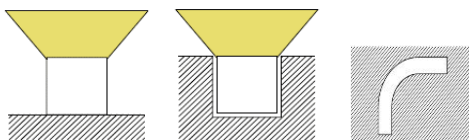

▼ Installation Method

1. Surface Mounted
2. Recessed Mounted