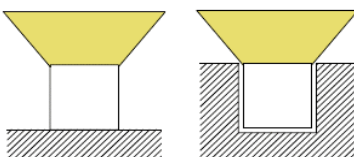

▼ Installation Method

1. Surface Mounted
2. Recessed Mounted