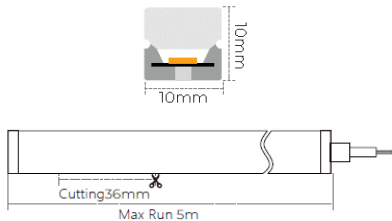

▼ Characteristic

Neon Flex Three Side Top Bend: Effortless Brilliance

1. Flexible & Easy Install: Installs whole or cuts to size for customization (maintains IP67 rating) - no extra parts needed.
2. Durable & Weatherproof (IP67): Eco-friendly, UV-resistant silicone construction ensures long-lasting vibrancy and withstands harsh environments.
3. Uniform Linear Illumination: Three-sided light emission delivers consistent brightness across the entire length.
4. High Light Transmittance: Up to brighter for exceptional illumination.

▼ "Non-dim/dim" and "Mono/Tunable white/chromatic" is available, Pls confirm before ordering.

ON/OFF 0-10V DALI DMX TRIAC

▼ Technical Data

| Model | SIZE (mm) | BENDING DIRECTION | POWER (W/M) | CRI | CCT (K) | LUMINOUS (LM/M) | VOLT | Control | CUTTING (mm) | Remark |
|----------|-----------|----------------------------|-------------|-----|--------------------------|-----------------|-------|---------|--------------|----------------------|
| NEON-02A | 10*10mm | Top Bending (Φ > 80-120mm) | 6/8/10 | >80 | Mono 2700-6000K | 420~700 | DC24V | ON/OFF | 36 | standard 3pc clips/M |
| NEON-02A | 10*10mm | Top Bending (Φ > 80-120mm) | 6/8/10 | >80 | Tunable white 2700-6000K | 420~700 | DC24V | DMX | 36 | standard 3pc clips/M |
| NEON-02A | 10*10mm | Top Bending (Φ > 80-120mm) | 6/8/10 | / | chromatic (RGB or RGBW) | 200~300 | DC24V | DMX | 36 | standard 3pc clips/M |

Notes: Mono (2700K,3000K,3500K,4000K,4500K,5000K, Red, Green, Blue, Amber), Tunable White (2700K~5000K), Chromatic (RGB, RGBW)

▼ Installation Method

1. Surface Mounted
2. Recessed Mounted

▼ Outlet Method