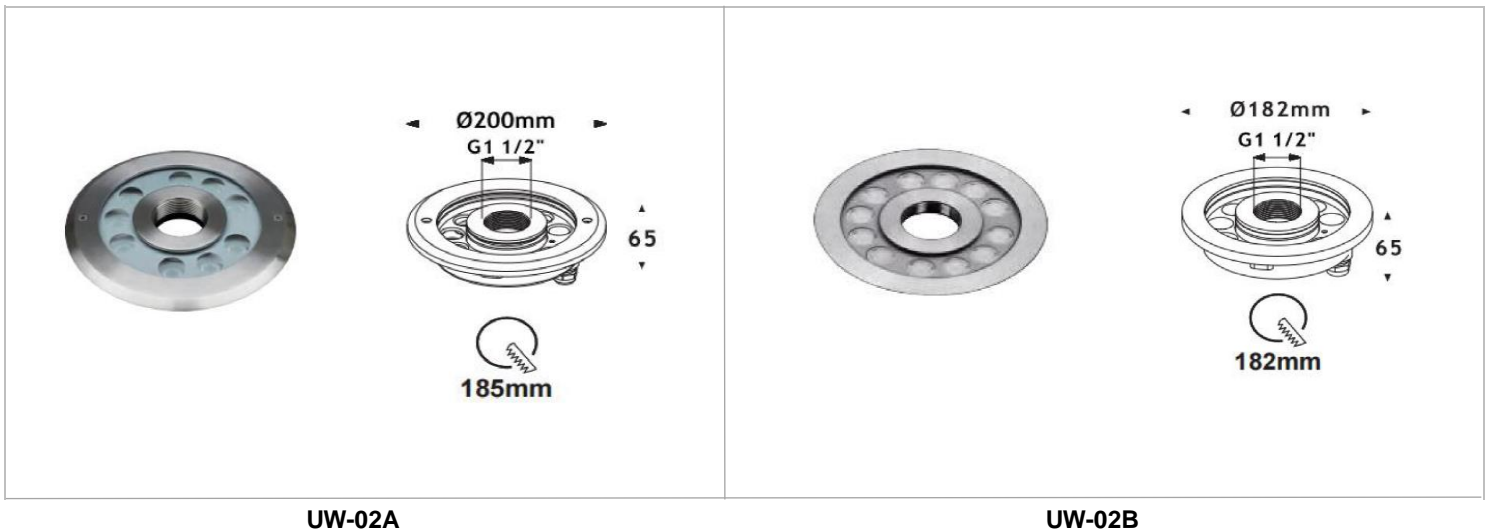

▼ Characteristic

1. Premium Materials
 - Die-cast stainless steel body for excellent durability and corrosion resistance.
 - 316 stainless steel front panel for superior saltwater and chemical resistance.
 - Nickel-plated brass cable gland ensures enhanced waterproof performance.
2. Rated IP68 for full submersion in water, providing reliable long-term underwater operation.
3. Optimized structure for excellent heat management and extended lifespan.
4. Modern design suitable for fountains, pools, aquariums, and underwater landscape lighting.
5. High-performance LED light source with low power consumption and reduced maintenance costs.

▼ "Non-dim/dim" and "Mono/Tunable white/chromatic" is available, Pls confirm before ordering.

ON/OFF 0-10V DALI DMX TRIAC

▼ Family Matrix (Two difference size)

UW-02A

UW-02B

Notes: Standard diameter ϕ 200/182mm available.