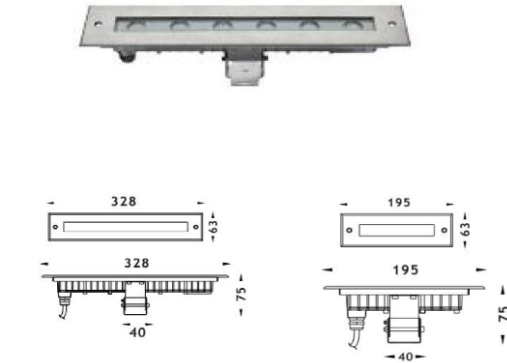

## ▼ Characteristic

1. Premium Materials
  - Die-cast stainless steel body for excellent durability and corrosion resistance.
  - 316 stainless steel front panel for superior saltwater and chemical resistance.
  - Nickel-plated brass cable gland ensures enhanced waterproof performance.
2. Rated IP68 for full submersion in water, providing reliable long-term underwater operation.
3. Optimized structure for excellent heat management and extended lifespan.
4. Modern design suitable for fountains, pools, aquariums, and underwater landscape lighting.
5. High-performance LED light source with low power consumption and reduced maintenance costs.

▼ "Non-dim/dim" and "Mono/Tunable white/chromatic" is available, Pls confirm before ordering.

**ON/OFF 0-10V DALI DMX TRIAC**

Standard without recessed box

## ▼ Technical Data (full sery)

Model	SIZE (mm)	POWER (W/M)	CRI	CCT (K)	LUMINOUS (LM/W)	B.angle	VOLT	Control	N.G	Remark
UW-03A-12	L328XW63X75mm	12 W	> 80	3000K-5700K	80 LM/W	25/40/60°	DC12/24V	ON/OFF	/	/
UW-03A-18	L328XW63X75mm	18 W	/	Chromatic (RGB)	21 LM/W	25/40/60°	DC12/24V	DMX512	/	/
UW-03A-24	L328XW63X75mm	24 W	/	Chromatic (RGBW)	22 LM/W	25/40/60°	DC12/24V	DMX512	/	/
UW-03B-6	L195XW63X75mm	6 W	> 80	3000K-5700K	80 LM/W	25/40/60°	DC12/24V	ON/OFF	/	/
UW-03B-9	L195XW63X75mm	9 W	/	Chromatic (RGB)	21 LM/W	25/40/60°	DC12/24V	DMX512	/	/
UW-03B-12	L195XW63X75mm	12 W	/	Chromatic (RGBW)	22 LM/W	25/40/60°	DC12/24V	DMX512	/	/