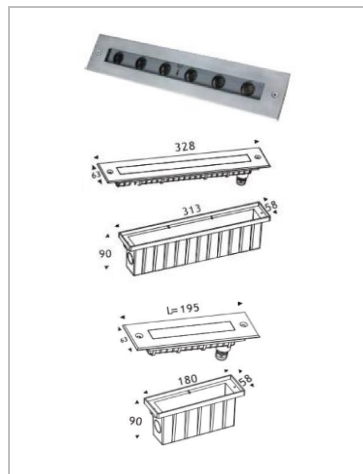

### ▼ Family Matrix (Two difference size)

UW-03

UW-04

Notes: Standard Length 328/195mm available.

▼ **Technical Data** (full sery)

Model	SIZE (mm)	POWER (W/M)	CRI	CCT (K)	LUMINOUS (LM/W)	B.angle	VOLT	Control	N.G	Remark
UW-03A-12	L328XW63X75mm	12 W	> 80	3000K-5700K	<b>80 LM/W</b>	25/40/60°	DC12/24V	ON/OFF	/	/
UW-03A-18	L328XW63X75mm	18 W	/	Chromatic (RGB)	<b>21 LM/W</b>	25/40/60°	DC12/24V	DMX512	/	/
UW-03A-24	L328XW63X75mm	24 W	/	Chromatic (RGBW)	<b>22 LM/W</b>	25/40/60°	DC12/24V	DMX512	/	/
UW-03B-6	L195XW63X75mm	6 W	> 80	3000K-5700K	<b>80 LM/W</b>	25/40/60°	DC12/24V	ON/OFF	/	/
UW-03B-9	L195XW63X75mm	9 W	/	Chromatic (RGB)	<b>21 LM/W</b>	25/40/60°	DC12/24V	DMX512	/	/
UW-03B-12	L195XW63X75mm	12 W	/	Chromatic (RGBW)	<b>22 LM/W</b>	25/40/60°	DC12/24V	DMX512	/	/
UW-04A-12	L328XW58X90mm	12 W	> 80	3000K-5700K	<b>80 LM/W</b>	10/25/40/60/45x35°	DC12/24V	ON/OFF	/	/
UW-04A-15	L328XW58X90mm	15 W	/	Chromatic (RGB)	<b>21 LM/W</b>	25/40/60/45x35°	DC12/24V	DMX512	/	/
UW-04A-21	L328XW58X90mm	21 W	/	Chromatic (RGBW)	<b>22 LM/W</b>	25/40/60/45x35°	DC12/24V	DMX512	/	/
UW-04B-6	L195XW58X90mm	6 W	> 80	3000K-5700K	<b>80 LM/W</b>	10/25/40/60/45x35°	DC12/24V	ON/OFF	/	/
UW-04B-9	L195XW58X90mm	9 W	/	Chromatic (RGB)	<b>21 LM/W</b>	25/40/60/45x35°	DC12/24V	DMX512	/	/
UW-04B-10.5	L195XW58X90mm	11 W	/	Chromatic (RGBW)	<b>22 LM/W</b>	25/40/60/45x35°	DC12/24V	DMX512	/	/