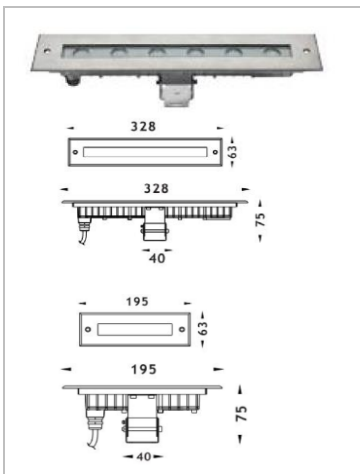

### ▼ Family Matrix (Two difference size)

UW-03

UW-04

Notes: Standard Length 328/195mm available.

▼ **Technical Data** (full sery)

Model	SIZE (mm)	POWER (W/M)	CRI	CCT (K)	LUMINOUS (LM/W)	B.angle	VOLT	Control	N.G	Remark
UW-03A-12	L328XW63X75mm	12 W	> 80	3000K-5700K	<b>80 LM/W</b>	25/40/60°	DC12/24V	ON/OFF	/	/
UW-03A-18	L328XW63X75mm	18 W	/	Chromatic (RGB)	<b>21 LM/W</b>	25/40/60°	DC12/24V	DMX512	/	/
UW-03A-24	L328XW63X75mm	24 W	/	Chromatic (RGBW)	<b>22 LM/W</b>	25/40/60°	DC12/24V	DMX512	/	/
UW-03B-6	L195XW63X75mm	6 W	> 80	3000K-5700K	<b>80 LM/W</b>	25/40/60°	DC12/24V	ON/OFF	/	/
UW-03B-9	L195XW63X75mm	9 W	/	Chromatic (RGB)	<b>21 LM/W</b>	25/40/60°	DC12/24V	DMX512	/	/
UW-03B-12	L195XW63X75mm	12 W	/	Chromatic (RGBW)	<b>22 LM/W</b>	25/40/60°	DC12/24V	DMX512	/	/
UW-04A-12	L328XW58X90mm	12 W	> 80	3000K-5700K	<b>80 LM/W</b>	10/25/40/60/45x35°	DC12/24V	ON/OFF	/	/
UW-04A-15	L328XW58X90mm	15 W	/	Chromatic (RGB)	<b>21 LM/W</b>	25/40/60/45x35°	DC12/24V	DMX512	/	/
UW-04A-21	L328XW58X90mm	21 W	/	Chromatic (RGBW)	<b>22 LM/W</b>	25/40/60/45x35°	DC12/24V	DMX512	/	/
UW-04B-6	L195XW58X90mm	6 W	> 80	3000K-5700K	<b>80 LM/W</b>	10/25/40/60/45x35°	DC12/24V	ON/OFF	/	/
UW-04B-9	L195XW58X90mm	9 W	/	Chromatic (RGB)	<b>21 LM/W</b>	25/40/60/45x35°	DC12/24V	DMX512	/	/
UW-04B-10.5	L195XW58X90mm	11 W	/	Chromatic (RGBW)	<b>22 LM/W</b>	25/40/60/45x35°	DC12/24V	DMX512	/	/