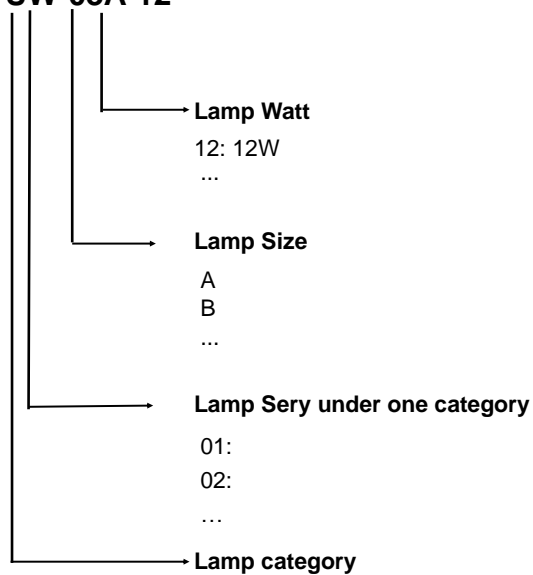

### ▼ Family Matrix (Two difference size)

UW-03

UW-04

Notes: Standard Length 328/195mm available.

▼ **Technical Data** (full sery)

Model	SIZE (mm)	POWER (W/M)	CRI	CCT (K)	LUMINOUS (LM/W)	B.angle	VOLT	Control	N.G	Remark
UW-03A-12	L328XW63X75mm	12 W	> 80	3000K-5700K	<b>80 LM/W</b>	25/40/60°	DC12/24V	ON/OFF	/	/
UW-03A-18	L328XW63X75mm	18 W	/	Chromatic (RGB)	<b>21 LM/W</b>	25/40/60°	DC12/24V	DMX512	/	/
UW-03A-24	L328XW63X75mm	24 W	/	Chromatic (RGBW)	<b>22 LM/W</b>	25/40/60°	DC12/24V	DMX512	/	/
UW-03B-6	L195XW63X75mm	6 W	> 80	3000K-5700K	<b>80 LM/W</b>	25/40/60°	DC12/24V	ON/OFF	/	/
UW-03B-9	L195XW63X75mm	9 W	/	Chromatic (RGB)	<b>21 LM/W</b>	25/40/60°	DC12/24V	DMX512	/	/
UW-03B-12	L195XW63X75mm	12 W	/	Chromatic (RGBW)	<b>22 LM/W</b>	25/40/60°	DC12/24V	DMX512	/	/
UW-04A-12	L328XW58X90mm	12 W	> 80	3000K-5700K	<b>80 LM/W</b>	10/25/40/60/45x35°	DC12/24V	ON/OFF	/	/
UW-04A-15	L328XW58X90mm	15 W	/	Chromatic (RGB)	<b>21 LM/W</b>	25/40/60/45x35°	DC12/24V	DMX512	/	/
UW-04A-21	L328XW58X90mm	21 W	/	Chromatic (RGBW)	<b>22 LM/W</b>	25/40/60/45x35°	DC12/24V	DMX512	/	/
UW-04B-6	L195XW58X90mm	6 W	> 80	3000K-5700K	<b>80 LM/W</b>	10/25/40/60/45x35°	DC12/24V	ON/OFF	/	/
UW-04B-9	L195XW58X90mm	9 W	/	Chromatic (RGB)	<b>21 LM/W</b>	25/40/60/45x35°	DC12/24V	DMX512	/	/
UW-04B-10.5	L195XW58X90mm	11 W	/	Chromatic (RGBW)	<b>22 LM/W</b>	25/40/60/45x35°	DC12/24V	DMX512	/	/

↳ Notes:

1. Finish: Natural stainless steel color, and customized RAL available.
2. Two different size.
3. Notes: Mono (3000K,3500K,4000K,4500K,5700K) , Chromatic (RGB, RGBW)

### ▼ Naming scheme

---

**UW-03A-12**

FL: Flood Light  
IG: Inground Light  
UW: Underwater Light  
WW: Wall Washer  
LL: Linear Light  
WL: Wall Light  
DOT: Point Light