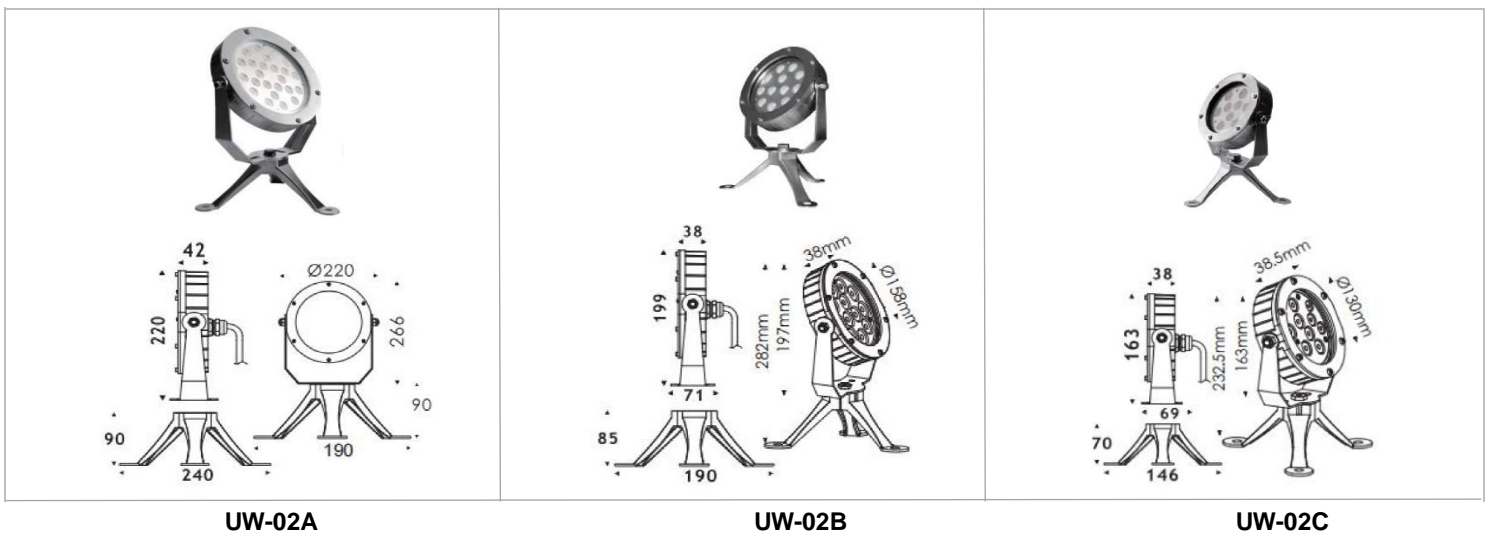

▼ "Non-dim/dim" and "Mono/Tunable white/chromatic" is available, Pls confirm before ordering.

ON/OFF 0-10V DALI DMX TRIAC

▼ Family Matrix (Two difference size)

UW-02A

UW-02B

UW-02C

Notes: Standard diameter ϕ 220/158/130mm available.

▼ **Technical Data** (full sery)

Model	SIZE (mm)	POWER (W/M)	CRI	CCT (K)	LUMINOUS (LM/W)	B.angle	VOLT	Control	N.G	Remark
UW-05A-48	φ220XH220mm	48 W	> 80	3000K-5700K	65 LM/W	15/30/45/60°	DC12/24V	ON/OFF	/	/
UW-05A-60	φ220XH220mm	60 W	/	Chromatic (RGB)	30 LM/W	15/30/45/60°	DC12/24V	DMX512	/	/
UW-05A-72	φ220XH220mm	72 W	/	Chromatic (RGBW)	34 LM/W	15/30/45/60°	DC12/24V	DMX512	/	/
UW-05B-24	φ158XH199mm	24 W	> 80	3000K-5700K	67 LM/W	15/30/45/60°	DC12/24V	ON/OFF	/	/
UW-05B-36	φ158XH199mm	36 W	/	Chromatic (RGB)	25 LM/W	15/30/45/60°	DC12/24V	DMX512	/	/
UW-05B-48	φ158XH199mm	48 W	/	Chromatic (RGBW)	25 LM/W	15/30/45/60°	DC12/24V	DMX512	/	/
UW-05C-18	φ130XH163mm	18 W	> 80	3000K-5700K	67 LM/W	15/30/45/60°	DC12/24V	ON/OFF	/	/
UW-05C-22.5	φ130XH163mm	23 W	/	Chromatic (RGB)	25 LM/W	15/30/45/60°	DC12/24V	DMX512	/	/