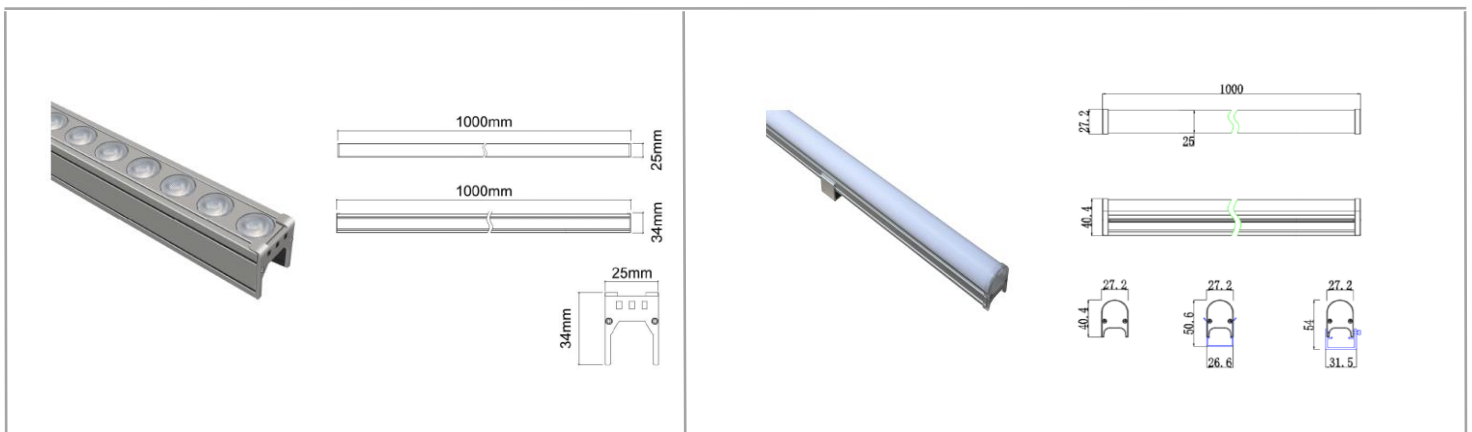

▼ Charaterastic

- ✦ The hidden structure design is perfectly combined with the curtain wall, and the transmission signal of the lamp adopts the dual-wire parallel control technology.
- ✦ Aluminum housing ,ultra white tempered safety glass, lens -PMMA; vertically tilt mounting bracket;
- ✦ Akzonobel anti-UV polyester powder, outdoor grade spray or oxidation treatment, UV protection for 5 years.
- ✦ Surface mounting.
- ✦ Working temperature is -50°C to 70°C

▼ "Non-dim/dim" and "Mono/Tunable white/chromatic" is available, PIs confirm before ordering.

ON/OFF 0-10V DALI DMX TRIAC

▼ Family Matrix (Two difference size)

LL-01A

LL-02A

Notes: Standard Length 1000/500/300mm available.