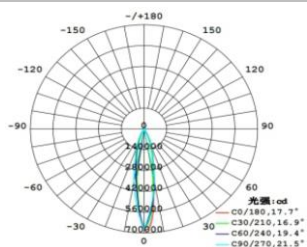

▼ Technical Data

Model	SIZE (mm)	POWER (W/M)	CRI	CCT (K)	LUMINOUS (LM/W)	B.angle	VOLT	Control	N.G	Remark
WL-01A-24	φ130XH250mm	24 W	> 80	3000K-5700K	82 LM/W	5/10/15/30/60/90°	AC220V	ON/OFF	/	Up&down
WL-01A-36	φ130XH250mm	36 W	/	Chromatic (RGB)	45 LM/W	5/10/15/30/60/90°	AC220V	DMX512	/	Up&down
WL-01A-48	φ130XH250mm	48 W	/	Chromatic (RGBW)	45 LM/W	5/10/15/30/60/90°	AC220V	DMX512	/	Up&down
WL-01A-12	φ130XH200mm	12 W	> 80	3000K-5700K	82 LM/W	5/10/15/30/60/90°	AC220V	ON/OFF	/	Down
WL-01A-18	φ130XH200mm	18 W	/	Chromatic (RGB)	45 LM/W	5/10/15/30/60/90°	AC220V	DMX512	/	Down
WL-01A-24	φ130XH200mm	24 W	/	Chromatic (RGBW)	45 LM/W	5/10/15/30/60/90°	AC220V	DMX512	/	Down

↳ Notes:

1. Finish: Black, and customized RAL available
2. It has two size with 4 different watt from 6W-24W.

▼ Simulation

▼ Project

▼ Photometric curve

10°

20°

30°