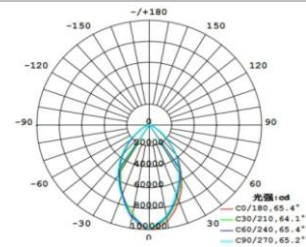

▼ Technical Data

Model	SIZE (mm)	POWER (W/M)	CRI	CCT (K)	LUMINOUS (LM/W)	B.angle	VOLT	Control	N.G	Remark
WL-01A-24	φ130XH250mm	24 W	> 80	3000K-5700K	82 LM/W	5/10/15/30/60/90°	AC220V	ON/OFF	/	Up&down
WL-01A-36	φ130XH250mm	36 W	/	Chromatic (RGB)	45 LM/W	5/10/15/30/60/90°	AC220V	DMX512	/	Up&down
WL-01A-48	φ130XH250mm	48 W	/	Chromatic (RGBW)	45 LM/W	5/10/15/30/60/90°	AC220V	DMX512	/	Up&down
WL-01A-12	φ130XH200mm	12 W	> 80	3000K-5700K	82 LM/W	5/10/15/30/60/90°	AC220V	ON/OFF	/	Down
WL-01A-18	φ130XH200mm	18 W	/	Chromatic (RGB)	45 LM/W	5/10/15/30/60/90°	AC220V	DMX512	/	Down
WL-01A-24	φ130XH200mm	24 W	/	Chromatic (RGBW)	45 LM/W	5/10/15/30/60/90°	AC220V	DMX512	/	Down

↳ Notes:

1. Finish: Black, and customized RAL available
2. It has two size with 4 different watt from 6W-24W.

▼ Simulation

▼ Project

▼ Photometric curve

10°

20°

30°