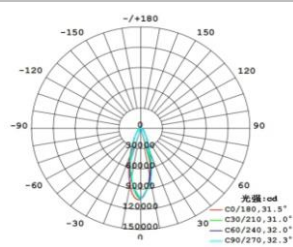

▼ Technical Data

Model	SIZE (mm)	POWER (W/M)	CRI	CCT (K)	LUMINOUS (LM/W)	B.angle	VOLT	Control	N.G	Remark
WL-01A-24	φ130XH250mm	24 W	> 80	3000K-5700K	82 LM/W	5/10/15/30/60/90°	AC220V	ON/OFF	/	Up&down
WL-01A-36	φ130XH250mm	36 W	/	Chromatic (RGB)	45 LM/W	5/10/15/30/60/90°	AC220V	DMX512	/	Up&down
WL-01A-48	φ130XH250mm	48 W	/	Chromatic (RGBW)	45 LM/W	5/10/15/30/60/90°	AC220V	DMX512	/	Up&down
WL-01A-12	φ130XH200mm	12 W	> 80	3000K-5700K	82 LM/W	5/10/15/30/60/90°	AC220V	ON/OFF	/	Down
WL-01A-18	φ130XH200mm	18 W	/	Chromatic (RGB)	45 LM/W	5/10/15/30/60/90°	AC220V	DMX512	/	Down
WL-01A-24	φ130XH200mm	24 W	/	Chromatic (RGBW)	45 LM/W	5/10/15/30/60/90°	AC220V	DMX512	/	Down

↳ Notes:

1. Finish: Black, and customized RAL available
2. It has two size with 4 different watt from 6W-24W.

▼ Simulation

▼ Project

▼ Photometric curve

10°

20°

30°