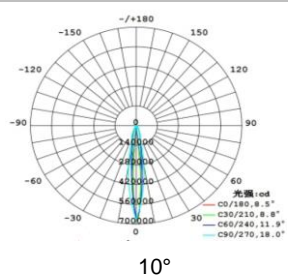

▼ Technical Data

Model	SIZE (mm)	POWER (W/M)	CRI	CCT (K)	LUMINOUS (LM/W)	B.angle	VOLT	Control	N.G	Remark
WL-01A-24	φ130XH250mm	24 W	> 80	3000K-5700K	82 LM/W	5/10/15/30/60/90°	AC220V	ON/OFF	/	Up&down
WL-01A-36	φ130XH250mm	36 W	/	Chromatic (RGB)	45 LM/W	5/10/15/30/60/90°	AC220V	DMX512	/	Up&down
WL-01A-48	φ130XH250mm	48 W	/	Chromatic (RGBW)	45 LM/W	5/10/15/30/60/90°	AC220V	DMX512	/	Up&down
WL-01A-12	φ130XH200mm	12 W	> 80	3000K-5700K	82 LM/W	5/10/15/30/60/90°	AC220V	ON/OFF	/	Down
WL-01A-18	φ130XH200mm	18 W	/	Chromatic (RGB)	45 LM/W	5/10/15/30/60/90°	AC220V	DMX512	/	Down
WL-01A-24	φ130XH200mm	24 W	/	Chromatic (RGBW)	45 LM/W	5/10/15/30/60/90°	AC220V	DMX512	/	Down

↳ Notes:

1. Finish: Black, and customized RAL available
2. It has two size with 4 different watt from 6W-24W.

▼ Simulation

▼ Project

▼ Photometric curve

10°

20°

30°