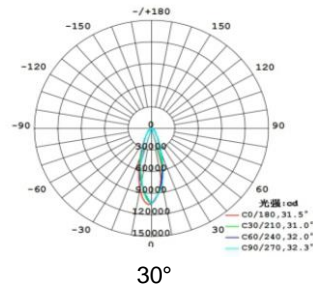

ON/OFF 0-10V DALI DMX TRIAC

▼ Family Matrix (Two size with 4 different watt)

		<p>WL-01A-24</p> <p>WL-01A-12</p>
		<p>WL-01B-12</p> <p>WL-01B-6</p>

▼ Simulation

▼ Project

▼ Technical Data (full sery)

Model	SIZE (mm)	POWER (W/M)	CRI	CCT (K)	LUMINOUS (LM/W)	B.angle	VOLT	Control	N.G	Remark
WL-01A-24	φ130XH250mm	24 W	> 80	3000K-5700K	82 LM/W	5/10/15/30/60/90°	AC220V	ON/OFF	/	Up&down
WL-01A-36	φ130XH250mm	36 W	/	Chromatic (RGB)	45 LM/W	5/10/15/30/60/90°	AC220V	DMX512	/	Up&down
WL-01A-48	φ130XH250mm	48 W	/	Chromatic (RGBW)	45 LM/W	5/10/15/30/60/90°	AC220V	DMX512	/	Up&down
WL-01A-12	φ130XH200mm	12 W	> 80	3000K-5700K	82 LM/W	5/10/15/30/60/90°	AC220V	ON/OFF	/	Down
WL-01A-18	φ130XH200mm	18 W	/	Chromatic (RGB)	45 LM/W	5/10/15/30/60/90°	AC220V	DMX512	/	Down
WL-01A-24	φ130XH200mm	24 W	/	Chromatic (RGBW)	45 LM/W	5/10/15/30/60/90°	AC220V	DMX512	/	Down
WL-01B-12	φ100XH250mm	12 W	> 80	3000K-5700K	82 LM/W	5/10/15/30/60/90°	AC220V	ON/OFF	/	Up&down
WL-01B-36	φ100XH250mm	36 W	/	Chromatic (RGB)	45 LM/W	5/10/15/30/60/90°	AC220V	DMX512	/	Up&down
WL-01B-48	φ100XH250mm	48 W	/	Chromatic (RGBW)	45 LM/W	5/10/15/30/60/90°	AC220V	DMX512	/	Up&down
WL-01B-6	φ100XH200mm	6 W	> 80	3000K-5700K	82 LM/W	5/10/15/30/60/90°	AC220V	ON/OFF	/	Down
WL-01B-9	φ100XH200mm	9 W	/	Chromatic (RGB)	45 LM/W	5/10/15/30/60/90°	AC220V	DMX512	/	Down
WL-01B-18	φ100XH200mm	18 W	/	Chromatic (RGBW)	45 LM/W	5/10/15/30/60/90°	AC220V	DMX512	/	Down

↳ Notes:

1. Finish: Black, and customized RAL available
2. It has two size with 4 different watt from 6W-24W.

▼ Photometric curve

▼ Naming scheme