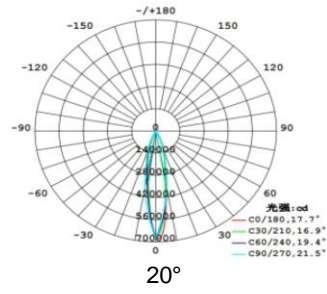

ON/OFF 0-10V DALI DMX TRIAC

▼ Family Matrix (Two size with 4 different watt)

		<p>WL-01A-24</p> <p>WL-01A-12</p>
		<p>WL-01B-12</p> <p>WL-01B-6</p>

▼ Simulation

▼ Project

▼ Technical Data (full sery)

Model	SIZE (mm)	POWER (W/M)	CRI	CCT (K)	LUMINOUS (LM/W)	B.angle	VOLT	Control	N.G	Remark
WL-01A-24	φ130XH250mm	24 W	> 80	3000K-5700K	82 LM/W	5/10/15/30/60/90°	AC220V	ON/OFF	/	Up&down
WL-01A-36	φ130XH250mm	36 W	/	Chromatic (RGB)	45 LM/W	5/10/15/30/60/90°	AC220V	DMX512	/	Up&down
WL-01A-48	φ130XH250mm	48 W	/	Chromatic (RGBW)	45 LM/W	5/10/15/30/60/90°	AC220V	DMX512	/	Up&down
WL-01A-12	φ130XH200mm	12 W	> 80	3000K-5700K	82 LM/W	5/10/15/30/60/90°	AC220V	ON/OFF	/	Down
WL-01A-18	φ130XH200mm	18 W	/	Chromatic (RGB)	45 LM/W	5/10/15/30/60/90°	AC220V	DMX512	/	Down
WL-01A-24	φ130XH200mm	24 W	/	Chromatic (RGBW)	45 LM/W	5/10/15/30/60/90°	AC220V	DMX512	/	Down
WL-01B-12	φ100XH250mm	12 W	> 80	3000K-5700K	82 LM/W	5/10/15/30/60/90°	AC220V	ON/OFF	/	Up&down
WL-01B-36	φ100XH250mm	36 W	/	Chromatic (RGB)	45 LM/W	5/10/15/30/60/90°	AC220V	DMX512	/	Up&down
WL-01B-48	φ100XH250mm	48 W	/	Chromatic (RGBW)	45 LM/W	5/10/15/30/60/90°	AC220V	DMX512	/	Up&down
WL-01B-6	φ100XH200mm	6 W	> 80	3000K-5700K	82 LM/W	5/10/15/30/60/90°	AC220V	ON/OFF	/	Down
WL-01B-9	φ100XH200mm	9 W	/	Chromatic (RGB)	45 LM/W	5/10/15/30/60/90°	AC220V	DMX512	/	Down
WL-01B-18	φ100XH200mm	18 W	/	Chromatic (RGBW)	45 LM/W	5/10/15/30/60/90°	AC220V	DMX512	/	Down

↳ Notes:

1. Finish: Black, and customized RAL available
2. It has two size with 4 different watt from 6W-24W.

▼ Photometric curve

▼ Naming scheme