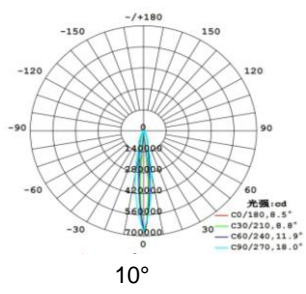

ON/OFF 0-10V DALI DMX TRIAC

▼ Family Matrix (Two size with 4 different watt)

		<p>WL-01A-24</p> <p>WL-01A-12</p>
		<p>WL-01B-12</p> <p>WL-01B-6</p>

▼ Simulation

▼ Project

▼ Technical Data (full sery)

Model	SIZE (mm)	POWER (W/M)	CRI	CCT (K)	LUMINOUS (LM/W)	B.angle	VOLT	Control	N.G	Remark
WL-01A-24	φ130XH250mm	24 W	> 80	3000K-5700K	82 LM/W	5/10/15/30/60/90°	AC220V	ON/OFF	/	Up&down
WL-01A-36	φ130XH250mm	36 W	/	Chromatic (RGB)	45 LM/W	5/10/15/30/60/90°	AC220V	DMX512	/	Up&down
WL-01A-48	φ130XH250mm	48 W	/	Chromatic (RGBW)	45 LM/W	5/10/15/30/60/90°	AC220V	DMX512	/	Up&down
WL-01A-12	φ130XH200mm	12 W	> 80	3000K-5700K	82 LM/W	5/10/15/30/60/90°	AC220V	ON/OFF	/	Down
WL-01A-18	φ130XH200mm	18 W	/	Chromatic (RGB)	45 LM/W	5/10/15/30/60/90°	AC220V	DMX512	/	Down
WL-01A-24	φ130XH200mm	24 W	/	Chromatic (RGBW)	45 LM/W	5/10/15/30/60/90°	AC220V	DMX512	/	Down
WL-01B-12	φ100XH250mm	12 W	> 80	3000K-5700K	82 LM/W	5/10/15/30/60/90°	AC220V	ON/OFF	/	Up&down
WL-01B-36	φ100XH250mm	36 W	/	Chromatic (RGB)	45 LM/W	5/10/15/30/60/90°	AC220V	DMX512	/	Up&down
WL-01B-48	φ100XH250mm	48 W	/	Chromatic (RGBW)	45 LM/W	5/10/15/30/60/90°	AC220V	DMX512	/	Up&down
WL-01B-6	φ100XH200mm	6 W	> 80	3000K-5700K	82 LM/W	5/10/15/30/60/90°	AC220V	ON/OFF	/	Down
WL-01B-9	φ100XH200mm	9 W	/	Chromatic (RGB)	45 LM/W	5/10/15/30/60/90°	AC220V	DMX512	/	Down
WL-01B-18	φ100XH200mm	18 W	/	Chromatic (RGBW)	45 LM/W	5/10/15/30/60/90°	AC220V	DMX512	/	Down

↳ Notes:

1. Finish: Black, and customized RAL available
2. It has two size with 4 different watt from 6W-24W.

▼ Photometric curve

▼ Naming scheme