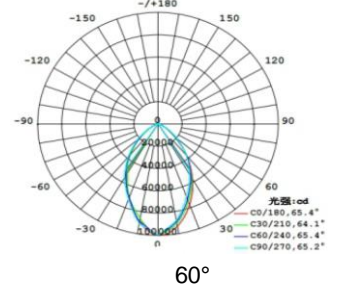

ON/OFF 0-10V DALI DMX TRIAC

▼ Family Matrix (Two size with 4 different watt)

		<p>WL-01A-24</p> <p>WL-01A-12</p>
		<p>WL-01B-12</p> <p>WL-01B-6</p>

▼ Simulation

▼ Project

▼ Technical Data (full sery)

Model	SIZE (mm)	POWER (W/M)	CRI	CCT (K)	LUMINOUS (LM/W)	B.angle	VOLT	Control	N.G	Remark
WL-01A-24	φ130XH250mm	24 W	> 80	3000K-5700K	82 LM/W	5/10/15/30/60/90°	AC220V	ON/OFF	/	Up&down
WL-01A-36	φ130XH250mm	36 W	/	Chromatic (RGB)	45 LM/W	5/10/15/30/60/90°	AC220V	DMX512	/	Up&down
WL-01A-48	φ130XH250mm	48 W	/	Chromatic (RGBW)	45 LM/W	5/10/15/30/60/90°	AC220V	DMX512	/	Up&down
WL-01A-12	φ130XH200mm	12 W	> 80	3000K-5700K	82 LM/W	5/10/15/30/60/90°	AC220V	ON/OFF	/	Down
WL-01A-18	φ130XH200mm	18 W	/	Chromatic (RGB)	45 LM/W	5/10/15/30/60/90°	AC220V	DMX512	/	Down
WL-01A-24	φ130XH200mm	24 W	/	Chromatic (RGBW)	45 LM/W	5/10/15/30/60/90°	AC220V	DMX512	/	Down
WL-01B-12	φ100XH250mm	12 W	> 80	3000K-5700K	82 LM/W	5/10/15/30/60/90°	AC220V	ON/OFF	/	Up&down
WL-01B-36	φ100XH250mm	36 W	/	Chromatic (RGB)	45 LM/W	5/10/15/30/60/90°	AC220V	DMX512	/	Up&down
WL-01B-48	φ100XH250mm	48 W	/	Chromatic (RGBW)	45 LM/W	5/10/15/30/60/90°	AC220V	DMX512	/	Up&down
WL-01B-6	φ100XH200mm	6 W	> 80	3000K-5700K	82 LM/W	5/10/15/30/60/90°	AC220V	ON/OFF	/	Down
WL-01B-9	φ100XH200mm	9 W	/	Chromatic (RGB)	45 LM/W	5/10/15/30/60/90°	AC220V	DMX512	/	Down
WL-01B-18	φ100XH200mm	18 W	/	Chromatic (RGBW)	45 LM/W	5/10/15/30/60/90°	AC220V	DMX512	/	Down

↳ Notes:

1. Finish: Black, and customized RAL available
2. It has two size with 4 different watt from 6W-24W.

▼ Photometric curve

▼ Naming scheme