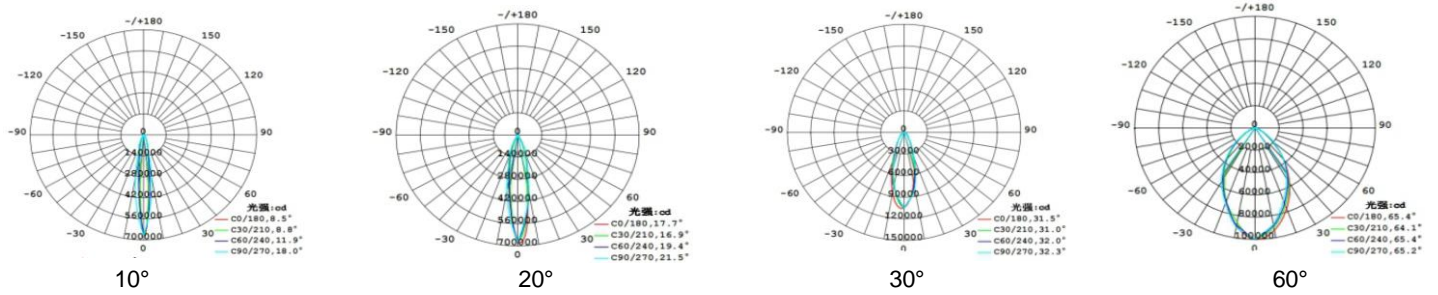

▼ Project

▼ Technical Data (full sery)

Model	SIZE (mm)	POWER (W/M)	CRI	CCT (K)	LUMINOUS (LM/W)	B.angle	VOLT	Control	N.G	Remark
WL-02A-48	L200xW205xH160	48 W	> 80	3000K-5700K	82 LM/W	5/10/15/30/60°	AC220V	ON/OFF	/	Up&down
WL-02A-72	L200xW205xH160	72 W	/	Chromatic (RGB)	45 LM/W	5/10/15/30/60°	AC220V	DMX512	/	Up&down
WL-02B-30	L155xW145xH97	30 W	/	3000K-5700K	82 LM/W	5/10/15/30/60°	AC220V	DMX512	/	Down
WL-02B-36	L155xW145xH97	36 W	> 80	Chromatic (RGB)	45 LM/W	5/10/15/30/60°	AC220V	ON/OFF	/	Down
WL-02B-54	L155xW145xH97	54 W	/	Chromatic (RGBW)	45 LM/W	5/10/15/30/60°	AC220V	DMX512	/	Down
WL-02C-12	L110xW145xH97	12 W	/	3000K-5700K	82 LM/W	5/10/15/30/60°	AC220V	DMX512	/	Down
WL-02C-18	L110xW145xH97	18 W	> 80	Chromatic (RGB)	45 LM/W	5/10/15/30/60°	AC220V	ON/OFF	/	Down
WL-02C-30	L110xW145xH97	30 W	/	Chromatic (RGBW)	45 LM/W	5/10/15/30/60°	AC220V	DMX512	/	Down
WL-02D-10	L72xW145xH97	10 W	/	3000K-5700K	82 LM/W	5/10/15/30/60°	AC220V	DMX512	/	Down
WL-02D-15	L72xW145xH97	15 W	> 80	Chromatic (RGB)	45 LM/W	5/10/15/30/60°	AC220V	ON/OFF	/	Down
WL-02D-15	L72xW145xH97	15 W	/	Chromatic (RGBW)	45 LM/W	5/10/15/30/60°	AC220V	DMX512	/	Down

!+ Notes:

1. Finish: Black, and customized RAL available
2. It has four size with 4 different watt from 10W-48W.

▼ Photometric curve

▼ Naming scheme