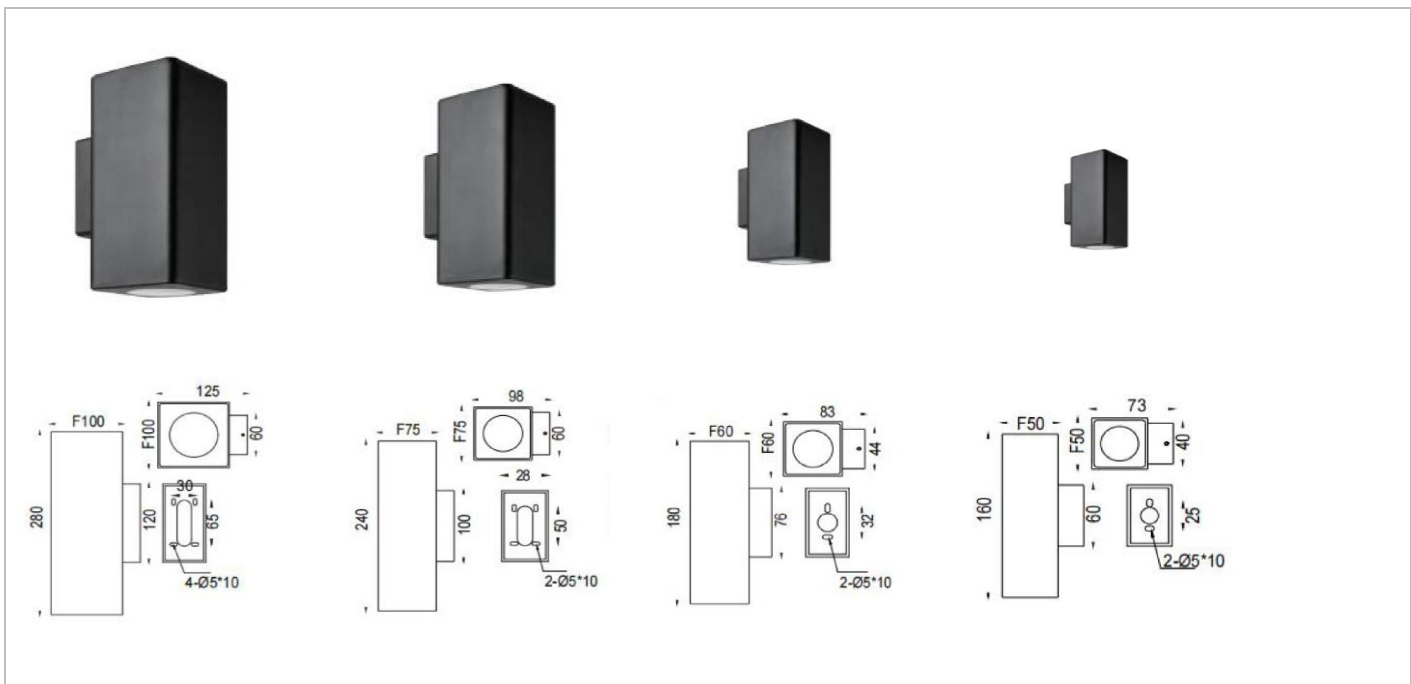

▼ Family Matrix (Four size with 4 different watt)

WL-03A-48

WL-03B-30

WL-03C-12

WL-03D-10