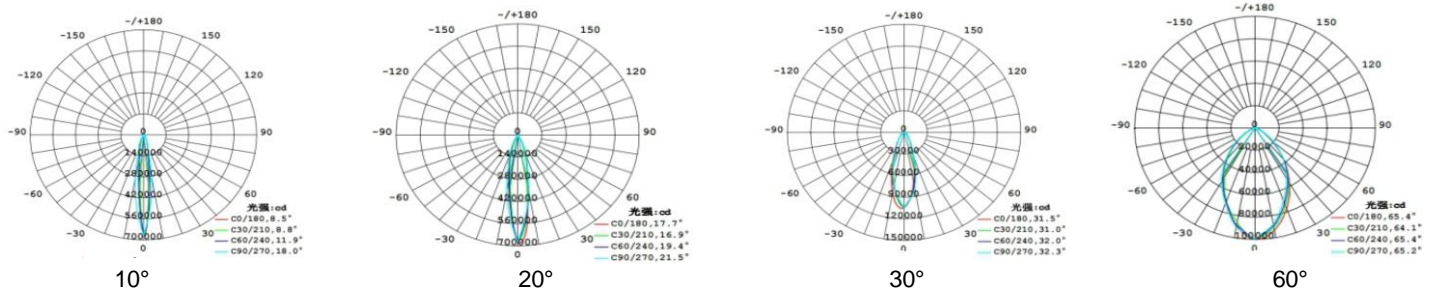

▼ Photometric curve