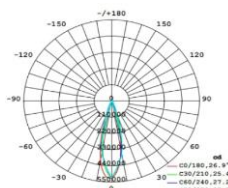

ON/OFF 0-10V DALI DMX TRIAC

▼ Technical Data

| Model | SIZE (mm) | POWER (W/M) | CRI | CCT (K) | LUMINOUS (LM/W) | B.angle | VOLT | Control | N.G | Remark |
|------------|-----------------|-------------|------|------------------|-----------------|-------------------------|-------|---------|-----|--------|
| WIN-03A-24 | L135xW135xH75mm | 24 W | > 80 | 3000K-5700K | 82 LM/W | 3/5/10/15/30/45 /60/90° | DC24V | ON/OFF | / | / |
| WIN-03A-24 | L135xW135xH75mm | 24 W | / | Chromatic (RGB) | 45 LM/W | 3/5/10/15/30/45 /60/90° | DC24V | DMX512 | / | / |
| WIN-03A-24 | L135xW135xH75mm | 24 W | / | Chromatic (RGBW) | 45 LM/W | 3/5/10/15/30/45 /60/90° | DC24V | DMX512 | / | / |

- ↑ Notes:
1. Finish: Black, and customized RAL available
 2. It has two size from 12W-24W.

▼ Simulation

▼ Project

▼ Photometric curve

15°

20°

30°

40°