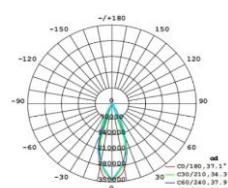

ON/OFF 0-10V DALI DMX TRIAC

▼ Technical Data

| Model | SIZE (mm) | POWER (W/M) | CRI | CCT (K) | LUMINOUS (LM/W) | B.angle | VOLT | Control | N.G | Remark |
|------------|-----------------|-------------|------|------------------|-----------------|-------------------------|-------|---------|-----|--------|
| WIN-03A-24 | L135xW135xH75mm | 24 W | > 80 | 3000K-5700K | 82 LM/W | 3/5/10/15/30/45 /60/90° | DC24V | ON/OFF | / | / |
| WIN-03A-24 | L135xW135xH75mm | 24 W | / | Chromatic (RGB) | 45 LM/W | 3/5/10/15/30/45 /60/90° | DC24V | DMX512 | / | / |
| WIN-03A-24 | L135xW135xH75mm | 24 W | / | Chromatic (RGBW) | 45 LM/W | 3/5/10/15/30/45 /60/90° | DC24V | DMX512 | / | / |

- ↑ Notes:
1. Finish: Black, and customized RAL available
 2. It has two size from 12W-24W.

▼ Simulation

▼ Project

▼ Photometric curve

15°

20°

30°

40°