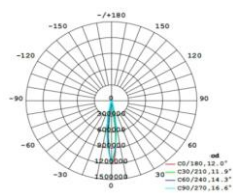

ON/OFF 0-10V DALI DMX TRIAC

▼ Technical Data

| Model | SIZE (mm) | POWER (W/M) | CRI | CCT (K) | LUMINOUS (LM/W) | B.angle | VOLT | Control | N.G | Remark |
|------------|-----------------|-------------|------|------------------|-----------------|-------------------------|-------|---------|-----|--------|
| WIN-03A-24 | L135xW135xH75mm | 24 W | > 80 | 3000K-5700K | 82 LM/W | 3/5/10/15/30/45 /60/90° | DC24V | ON/OFF | / | / |
| WIN-03A-24 | L135xW135xH75mm | 24 W | / | Chromatic (RGB) | 45 LM/W | 3/5/10/15/30/45 /60/90° | DC24V | DMX512 | / | / |
| WIN-03A-24 | L135xW135xH75mm | 24 W | / | Chromatic (RGBW) | 45 LM/W | 3/5/10/15/30/45 /60/90° | DC24V | DMX512 | / | / |

- ↑ Notes:
1. Finish: Black, and customized RAL available
 2. It has two size from 12W-24W.

▼ Simulation

▼ Project

▼ Photometric curve

15°

20°

30°

40°