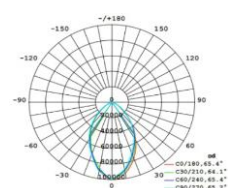

ON/OFF 0-10V DALI DMX TRIAC

▼ Technical Data

| Model | SIZE (mm) | POWER (W/M) | CRI | CCT (K) | LUMINOUS (LM/W) | B.angle | VOLT | Control | N.G | Remark |
|------------|-----------------|-------------|------|------------------|-----------------|-------------------------|-------|---------|-----|--------|
| WIN-03A-24 | L135xW135xH75mm | 24 W | > 80 | 3000K-5700K | 82 LM/W | 3/5/10/15/30/45 /60/90° | DC24V | ON/OFF | / | / |
| WIN-03A-24 | L135xW135xH75mm | 24 W | / | Chromatic (RGB) | 45 LM/W | 3/5/10/15/30/45 /60/90° | DC24V | DMX512 | / | / |
| WIN-03A-24 | L135xW135xH75mm | 24 W | / | Chromatic (RGBW) | 45 LM/W | 3/5/10/15/30/45 /60/90° | DC24V | DMX512 | / | / |

- ↑ Notes:
1. Finish: Black, and customized RAL available
 2. It has two size from 12W-24W.

▼ Simulation

▼ Project

▼ Photometric curve

15°

20°

30°

40°