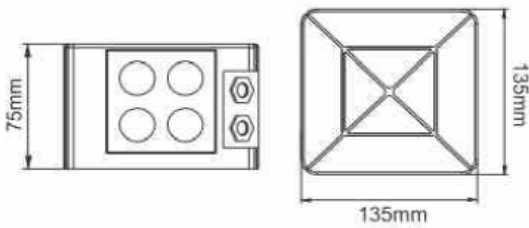

▼ Application

↑ Outdoor Occasion such as window sills, ledges, and architectural details in residential, commercial, and public spaces etc.