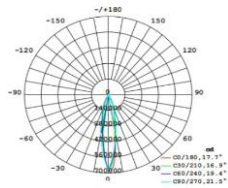

ON/OFF 0-10V DALI DMX TRIAC

▼ Technical Data

| Model | SIZE (mm) | POWER (W/M) | CRI | CCT (K) | LUMINOUS (LM/W) | B.angle | VOLT | Control | N.G | Remark |
|------------|-----------------|-------------|------|------------------|-----------------|-------------------------|-------|---------|-----|--------|
| WIN-03A-24 | L135xW135xH75mm | 24 W | > 80 | 3000K-5700K | 82 LM/W | 3/5/10/15/30/45 /60/90° | DC24V | ON/OFF | / | / |
| WIN-03A-24 | L135xW135xH75mm | 24 W | / | Chromatic (RGB) | 45 LM/W | 3/5/10/15/30/45 /60/90° | DC24V | DMX512 | / | / |
| WIN-03A-24 | L135xW135xH75mm | 24 W | / | Chromatic (RGBW) | 45 LM/W | 3/5/10/15/30/45 /60/90° | DC24V | DMX512 | / | / |

- ↑ Notes:
1. Finish: Black, and customized RAL available
 2. It has two size from 12W-24W.

▼ Simulation

▼ Project

▼ Photometric curve

15°

20°

30°

40°