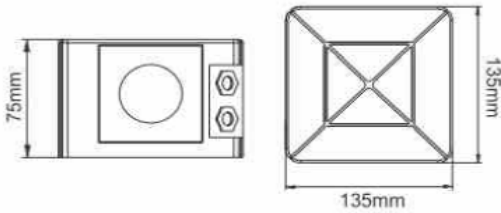

▼ Application

↑ Outdoor Occasion such as window sills, ledges, and architectural details in residential, commercial, and public spaces etc.