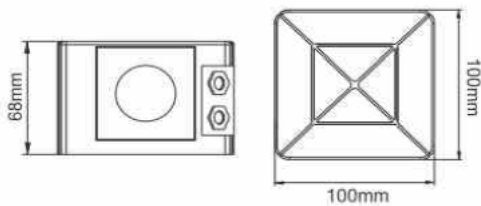

▼ Application

↑ Outdoor Occasion such as window sills, ledges, and architectural details in residential, commercial, and public spaces etc.