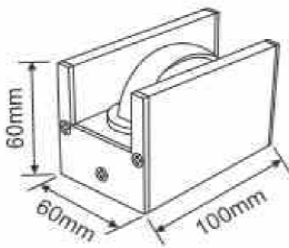

▼ Application

I+ Outdoor Occasion such as window sills, ledges, and architectural details in residential, commercial, and public spaces etc.