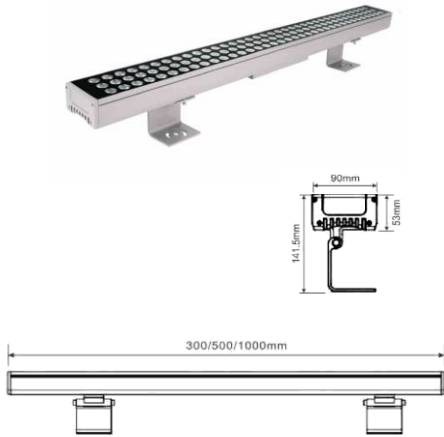

## ▼ Characteristic

- ✦ The hidden structure design is perfectly combined with the curtain wall, and the transmission signal of the lamp adopts the dual-wire parallel control technology.
- ✦ Aluminum housing ,ultra white tempered safety glass, lens -PMMA; vertically tilt mounting bracket;
- ✦ Akzonobel anti-UV polyester powder, outdoor grade spray or oxidation treatment, UV protection for 5 years.
- ✦ Surface mounting.
- ✦ Working temperature is -50°C to 70°C

▼ "Non-dim/dim" and "Mono/Tunable white/chromatic" is available, Pls confirm before ordering.

**ON/OFF 0-10V DALI DMX TRIAC**

## ▼ Technical Data (full sery)

Model	SIZE (mm)	POWER (W/M)	CRI	CCT (K)	LUMINOUS (LM/W)	B.angle	VOLT	Control	N.G	Remark
WW-05A-108	L1000xW90xH53mm	108 W	> 80	3000K-5700K	80 LM/W	5/10/15/30/45/60/15x45 /10x60°	AC85-265V	ON/OFF	/	/
WW-05A-108	L1000xW90xH53mm	108 W	/	Chromatic (RGB)	45 LM/W	5/10/15/30/45/60/15x45 /10x60°	AC85-265V	DMX512	/	/
WW-05A-144	L1000xW90xH53mm	144 W	/	Chromatic (RGBW)	45 LM/W	5/10/15/30/45/60/15x45 /10x60°	AC85-265V	DMX512	/	/
WW-05B-54	L500xW90xH53mm	54 W	> 80	3000K-5700K	80 LM/W	5/10/15/30/45/60/15x45 /10x60°	AC85-265V	ON/OFF	/	/
WW-05B-54	L500xW90xH53mm	54 W	/	Chromatic (RGB)	45 LM/W	5/10/15/30/45/60/15x45 /10x60°	AC85-265V	DMX512	/	/
WW-05B-72	L500xW90xH53mm	72 W	/	Chromatic (RGBW)	45 LM/W	5/10/15/30/45/60/15x45 /10x60°	AC85-265V	DMX512	/	/
WW-05C-36	L300xW90xH53mm	36 W	> 80	3000K-5700K	80 LM/W	5/10/15/30/45/60/15x45 /10x60°	AC85-265V	ON/OFF	/	/
WW-05C-36	L300xW90xH53mm	36 W	/	Chromatic (RGB)	45 LM/W	5/10/15/30/45/60/15x45 /10x60°	AC85-265V	DMX512	/	/
WW-05C-36	L300xW90xH53mm	48 W	/	Chromatic (RGBW)	45 LM/W	5/10/15/30/45/60/15x45 /10x60°	AC85-265V	DMX512	/	/