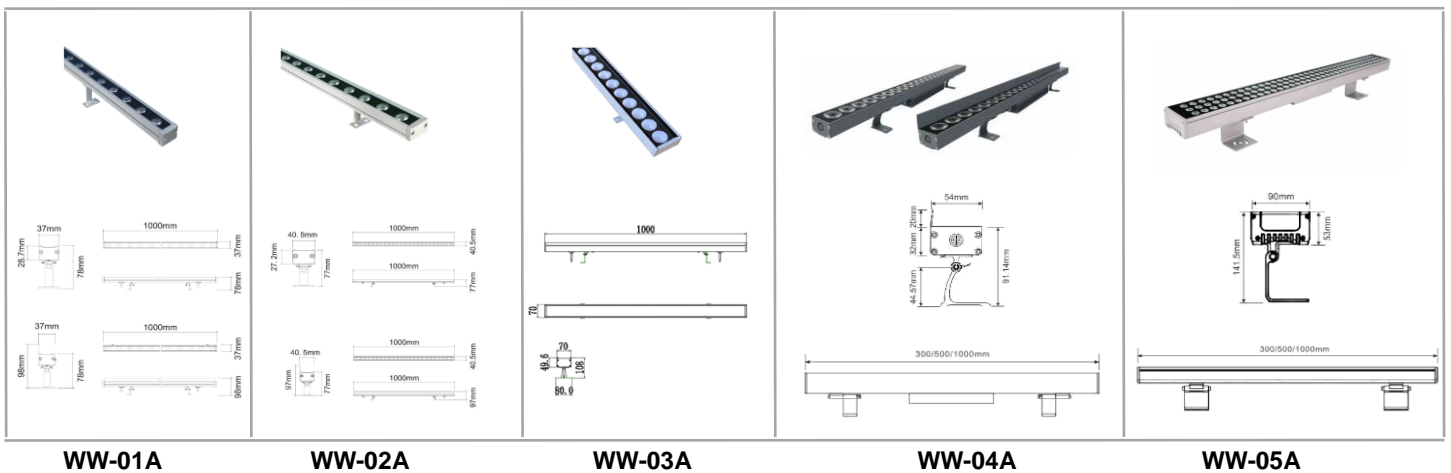

▼ Family Matrix (Five difference size)

Notes: Standard Length 1000/500/300mm available.