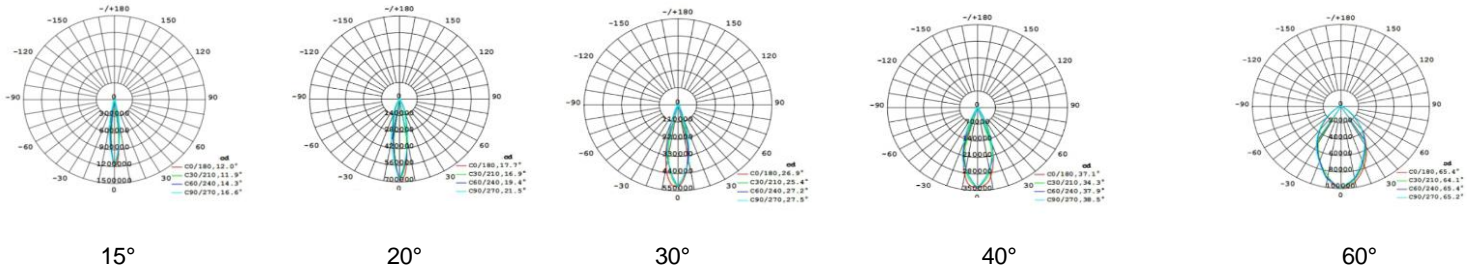

1. ↑ Notes:
1. Finish: Black, and customized RAL available
  2. It has five different sizes from 18W-120W.

▼ Photometric curve