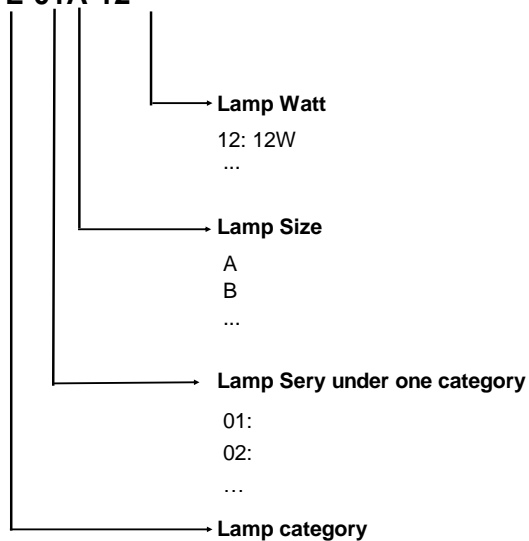

--	--	--	--	--	--	--	--	--	--

- ↑ Notes:
1. Finish: Black, and customized RAL available
  2. It has five different sizes from 18W-120W.

▼ Photometric curve

## ▼ Naming scheme

**FL-01A-12**

**Lamp Watt**

12: 12W

...

**Lamp Size**

A

B