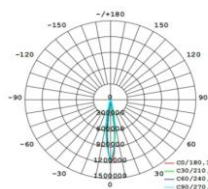

### ▼ Technical Data

Model	SIZE (mm)	POWER (W/M)	CRI	CCT (K)	LUMINOUS (LM/W)	B.angle	VOLT	Control	N.G	Remark
FL-09A-120	φ320XH410mm	120 W	> 80	3000K-5700K	120 LM/W	5/10/15/30/45/60/10X30/10X60°	AC85-265V	ON/OFF	/	Standard 1m cable
FL-09A-180	φ320XH410mm	180 W	/	Chromatic (RGB)	45 LM/W	5/10/15/30/45/60/10X30/10X60°	AC85-265V	DMX512	/	Standard 1m cable
FL-09A-350	φ320XH410mm	350 W	/	Chromatic (RGBW)	45 LM/W	5/10/15/30/45/60/10X30/10X60°	AC85-265V	DMX512	/	Standard 1m cable

### ▼ Simulation

### ▼ Photometric curve

15°

20°

30°

40°

60°