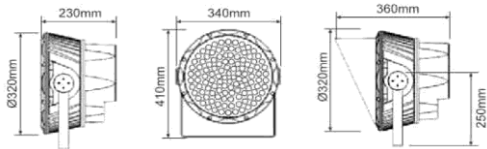

▼ Characteristic

1. Precise Optics
  - Advanced lens and reflector system with customizable beam angles (e.g. 5°, 10°, 30°, 60°).
  - Uniform illumination with minimal glare.
2. Flexible Customization
  - Multiple mounting options and accessories (anti-glare shields, honeycomb louvres).
  - Dimmable and smart system compatible (e.g., DALI, DMX512).
3. Durable Build
  - IP66-rated for water/dust resistance, IK08 impact protection.
  - Operates reliably in -20°C to +40°C environments.
4. Energy Efficient & Eco-friendly
  - High-efficiency LEDs with 50,000+ hours lifespan.
  - Modular, recyclable design with low energy consumption.
5. Versatile Applications
  - Perfect for facades, bridges, landscapes, and commercial spaces.
  - Adjustable lighting effects for diverse project needs.