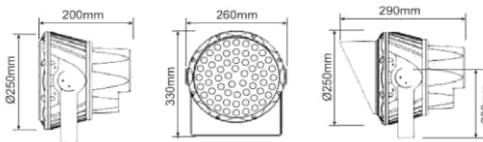

▼ Characteristic

1. Precise Optics
  - Advanced lens and reflector system with customizable beam angles (e.g. 5°, 10°, 30°, 60°).
  - Uniform illumination with minimal glare.
2. Flexible Customization
  - Multiple mounting options and accessories (anti-glare shields, honeycomb louvres).
  - Dimmable and smart system compatible (e.g., DALI, DMX512).
3. Durable Build
  - IP66-rated for water/dust resistance, IK08 impact protection.
  - Operates reliably in -20°C to +40°C environments.
4. Energy Efficient & Eco-friendly
  - High-efficiency LEDs with 50,000+ hours lifespan.
  - Modular, recyclable design with low energy consumption.
5. Versatile Applications
  - Perfect for facades, bridges, landscapes, and commercial spaces.
  - Adjustable lighting effects for diverse project needs.