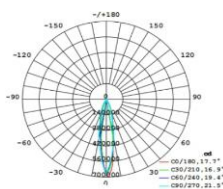

### ▼ Technical Data

Model	SIZE (mm)	POWER (W/M)	CRI	CCT (K)	LUMINOUS (LM/W)	B.angle	VOLT	Control	N.G	Remark
FL-09B-60	φ250XH330mm	60 W	> 80	3000K-5700K	120 LM/W	5/10/15/30/45/60/10X30/10X60°	AC85-265V	ON/OFF	/	Standard 1m cable
FL-09B-80	φ250XH330mm	80 W	/	Chromatic (RGB)	45 LM/W	5/10/15/30/45/60/10X30/10X60°	AC85-265V	DMX512	/	Standard 1m cable
FL-09B-108	φ250XH330mm	108 W	/	Chromatic (RGBW)	45 LM/W	5/10/15/30/45/60/10X30/10X60°	AC85-265V	DMX512	/	Standard 1m cable

### ▼ Simulation

### ▼ Photometric curve

15°

20°

30°

40°

60°