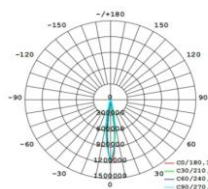

### ▼ Technical Data

Model	SIZE (mm)	POWER (W/M)	CRI	CCT (K)	LUMINOUS (LM/W)	B.angle	VOLT	Control	N.G	Remark
FL-09B-60	φ250XH330mm	60 W	> 80	3000K-5700K	120 LM/W	5/10/15/30/45/60/10X30/10X60°	AC85-265V	ON/OFF	/	Standard 1m cable
FL-09B-80	φ250XH330mm	80 W	/	Chromatic (RGB)	45 LM/W	5/10/15/30/45/60/10X30/10X60°	AC85-265V	DMX512	/	Standard 1m cable
FL-09B-108	φ250XH330mm	108 W	/	Chromatic (RGBW)	45 LM/W	5/10/15/30/45/60/10X30/10X60°	AC85-265V	DMX512	/	Standard 1m cable

### ▼ Simulation

### ▼ Photometric curve

15°

20°

30°

40°

60°