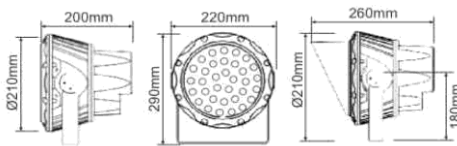

▼ "Non-dim/dim" and "Mono/Tunable white/chromatic" is available, Pls confirm before ordering.

▼ Technical Data

Model	SIZE (mm)	POWER (W/M)	CRI	CCT (K)	LUMINOUS (LM/W)	B.angle	VOLT	Control	N.G	Remark
FL-09C-48	φ210XH290mm	48 W	> 80	3000K-5700K	120 LM/W	5/10/15/30/45/60/10X30/10X60°	AC85-265V	ON/OFF	/	Standard 1m cable
FL-09C-60	φ210XH290mm	60 W	/	Chromatic (RGB)	45 LM/W	5/10/15/30/45/60/10X30/10X60°	AC85-265V	DMX512	/	Standard 1m cable
FL-09C-72	φ210XH290mm	72 W	/	Chromatic (RGBW)	45 LM/W	5/10/15/30/45/60/10X30/10X60°	AC85-265V	DMX512	/	Standard 1m cable

- I+ Notes:
1. Finish: Black, and customized RAL available
 2. It has five different sizes from 18W-120W.

▼ Simulation

▼ Project

▼ Photometric curve