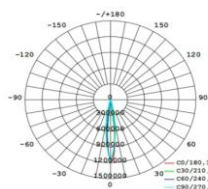

### ▼ Technical Data

| Model     | SIZE (mm)   | POWER (W/M) | CRI  | CCT (K)          | LUMINOUS (LM/W) | B.angle                       | VOLT      | Control | N.G | Remark            |
|-----------|-------------|-------------|------|------------------|-----------------|-------------------------------|-----------|---------|-----|-------------------|
| FL-09D-24 | φ190XH260mm | 24 W        | > 80 | 3000K-5700K      | 120 LM/W        | 5/10/15/30/45/60/10X30/10X60° | AC85-265V | ON/OFF  | /   | Standard 1m cable |
| FL-09D-36 | φ190XH260mm | 36 W        | /    | Chromatic (RGB)  | 45 LM/W         | 5/10/15/30/45/60/10X30/10X60° | AC85-265V | DMX512  | /   | Standard 1m cable |
| FL-09D-48 | φ190XH260mm | 48 W        | /    | Chromatic (RGBW) | 45 LM/W         | 5/10/15/30/45/60/10X30/10X60° | AC85-265V | DMX512  | /   | Standard 1m cable |

### ▼ Simulation

### ▼ Photometric curve

15°

20°

30°

40°

60°