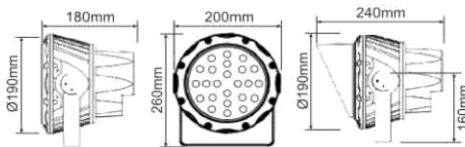

▼ Characteristic

1. Precise Optics
  - Advanced lens and reflector system with customizable beam angles (e.g. 5°, 10°, 30°, 60°).
  - Uniform illumination with minimal glare.
2. Flexible Customization
  - Multiple mounting options and accessories (anti-glare shields, honeycomb louvres).
  - Dimmable and smart system compatible (e.g., DALI, DMX512).
3. Durable Build
  - IP66-rated for water/dust resistance, IK08 impact protection.
  - Operates reliably in -20°C to +40°C environments.
4. Energy Efficient & Eco-friendly
  - High-efficiency LEDs with 50,000+ hours lifespan.
  - Modular, recyclable design with low energy consumption.
5. Versatile Applications
  - Perfect for facades, bridges, landscapes, and commercial spaces.
  - Adjustable lighting effects for diverse project needs.