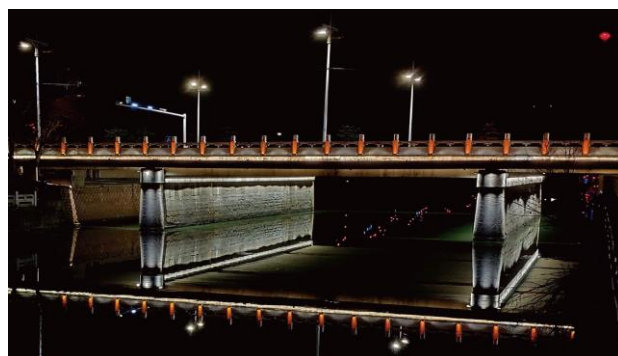

▼ Technical Data (full sery)

Model	SIZE (mm)	POWER (W/M)	CRI	CCT (K)	LUMINOUS (LM/W)	B.angle	VOLT	Control	N.G	Remark
FL-10A-54	L240xW240xH307mm	54 W	> 80	3000K-5700K	120 LM/W	5/10/15/30/45/60/10 X30/10X60°	AC85-265V	ON/OFF	/	Standard 1m cable
FL-10A-72	L240xW240xH307mm	72 W	/	Chromatic (RGB)	45 LM/W	5/10/15/30/45/60/10 X30/10X60°	AC85-265V	DMX512	/	Standard 1m cable
FL-10A-108	L240xW240xH307mm	108 W	/	Chromatic (RGBW)	45 LM/W	5/10/15/30/45/60/10 X30/10X60°	AC85-265V	DMX512	/	Standard 1m cable
FL-10B-48	L200xW200xH260mm	48 W	> 80	3000K-5700K	120 LM/W	5/10/15/30/45/60/10 X30/10X60°	AC85-265V	ON/OFF	/	Standard 1m cable
FL-10B-72	L200xW200xH260mm	72 W	/	Chromatic (RGB)	45 LM/W	5/10/15/30/45/60/10 X30/10X60°	AC85-265V	DMX512	/	Standard 1m cable
FL-10B-96	L200xW200xH260mm	96 W	/	Chromatic (RGBW)	45 LM/W	5/10/15/30/45/60/10 X30/10X60°	AC85-265V	DMX512	/	Standard 1m cable
FL-10C-36	L170xW170xH224mm	36 W	> 80	3000K-5700K	120 LM/W	5/10/15/30/45/60/10 X30/10X60°	AC85-265V	ON/OFF	/	Standard 1m cable
FL-10C-48	L170xW170xH224mm	48 W	/	Chromatic (RGB)	45 LM/W	5/10/15/30/45/60/10 X30/10X60°	AC85-265V	DMX512	/	Standard 1m cable
FL-10C-72	L170xW170xH224mm	72 W	/	Chromatic (RGBW)	45 LM/W	5/10/15/30/45/60/10 X30/10X60°	AC85-265V	DMX512	/	Standard 1m cable
FL-10D-18	L140xW140xH187mm	18 W	> 80	3000K-5700K	120 LM/W	5/10/15/30/45/60/10 X30/10X60°	AC85-265V	ON/OFF	/	Standard 1m cable
FL-10D-24	L140xW140xH187mm	24 W	/	Chromatic (RGB)	45 LM/W	5/10/15/30/45/60/10 X30/10X60°	AC85-265V	DMX512	/	Standard 1m cable
FL-10D-36	L140xW140xH187mm	36 W	/	Chromatic (RGBW)	45 LM/W	5/10/15/30/45/60/10 X30/10X60°	AC85-265V	DMX512	/	Standard 1m cable
FL-10E-12	L110xW110xH152mm	12 W	> 80	3000K-5700K	120 LM/W	5/10/15/30/45/60/10 X30/10X60°	AC85-265V	ON/OFF	/	Standard 1m cable
FL-10E-18	L110xW110xH152mm	18 W	/	Chromatic (RGB)	45 LM/W	5/10/15/30/45/60/10 X30/10X60°	AC85-265V	DMX512	/	Standard 1m cable
FL-10E-24	L110xW110xH152mm	24 W	/	Chromatic (RGBW)	45 LM/W	5/10/15/30/45/60/10 X30/10X60°	AC85-265V	DMX512	/	Standard 1m cable