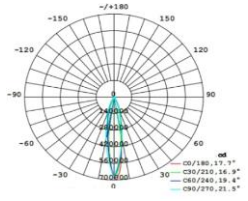

1. ↳ Notes:
1. Finish: Black, and customized RAL available
  2. It has five different sizes from 12W-54W.

▼ Photometric curve