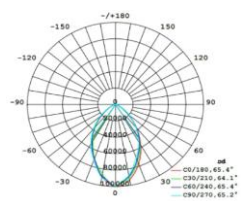

1. ↳ Notes:
1. Finish: Black, and customized RAL available
  2. It has five different sizes from 12W-54W.

▼ Photometric curve