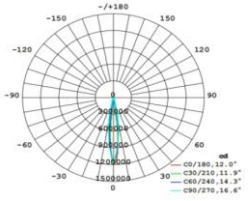

1. ↳ Notes:
1. Finish: Black, and customized RAL available
  2. It has five different sizes from 12W-54W.

▼ Photometric curve