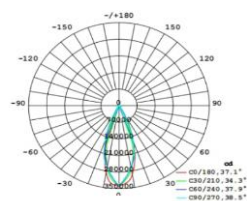

1. ↳ Notes:
1. Finish: Black, and customized RAL available
  2. It has five different sizes from 12W-54W.

▼ Photometric curve