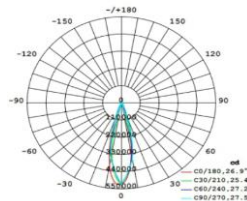

1. ↳ Notes:
1. Finish: Black, and customized RAL available
  2. It has five different sizes from 12W-54W.

▼ Photometric curve