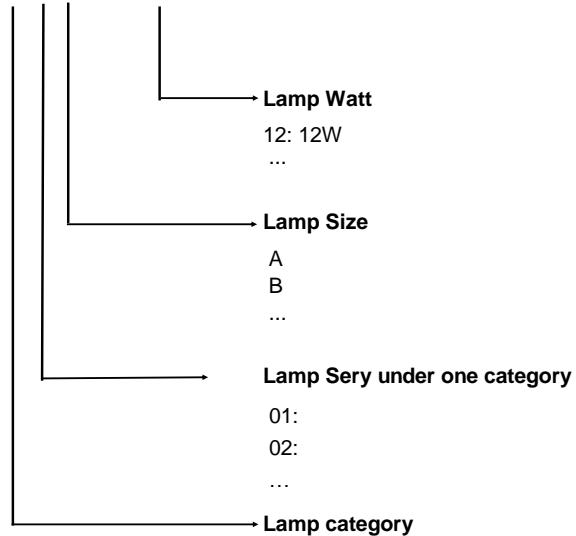

--	--	--	--	--	--	--	--	--	--

- ↳ Notes:
1. Finish: Black, and customized RAL available
 2. It has five different sizes from 12W-54W.

▼ Photometric curve

▼ Naming scheme

FL-01A-12

FL: Flood Light
IG: Inground Light
UW: Underwater Light
WW: Wall Washer
LL: Linear Light
WL: Wall Light
DOT: Point Light