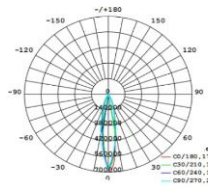

### ▼ Technical Data

Model	SIZE (mm)	POWER (W/M)	CRI	CCT (K)	LUMINOUS (LM/W)	B.angle	VOLT	Control	N.G	Remark
FL-10A-54	L240xW240xH307mm	54 W	> 80	3000K-5700K	120 LM/W	5/10/15/30/45/60/10 X30/10X60°	AC85-265V	ON/OFF	/	Standard 1m cable
FL-10A-72	L240xW240xH307mm	72 W	/	Chromatic (RGB)	45 LM/W	5/10/15/30/45/60/10 X30/10X60°	AC85-265V	DMX512	/	Standard 1m cable
FL-10A-108	L240xW240xH307mm	108 W	/	Chromatic (RGBW)	45 LM/W	5/10/15/30/45/60/10 X30/10X60°	AC85-265V	DMX512	/	Standard 1m cable

### ▼ Simulation

### ▼ Photometric curve

15°

20°

30°

40°

60°