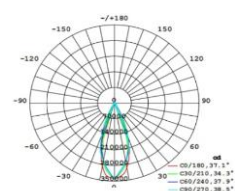

### ▼ Technical Data

Model	SIZE (mm)	POWER (W/M)	CRI	CCT (K)	LUMINOUS (LM/W)	B.angle	VOLT	Control	N.G	Remark
FL-10A-54	L240xW240xH307mm	54 W	> 80	3000K-5700K	120 LM/W	5/10/15/30/45/60/10 X30/10X60°	AC85-265V	ON/OFF	/	Standard 1m cable
FL-10A-72	L240xW240xH307mm	72 W	/	Chromatic (RGB)	45 LM/W	5/10/15/30/45/60/10 X30/10X60°	AC85-265V	DMX512	/	Standard 1m cable
FL-10A-108	L240xW240xH307mm	108 W	/	Chromatic (RGBW)	45 LM/W	5/10/15/30/45/60/10 X30/10X60°	AC85-265V	DMX512	/	Standard 1m cable

### ▼ Photometric curve

15°

20°

30°

40°

60°