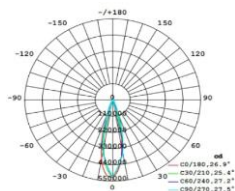

### ▼ Technical Data

Model	SIZE (mm)	POWER (W/M)	CRI	CCT (K)	LUMINOUS (LM/W)	B.angle	VOLT	Control	N.G	Remark
FL-10A-54	L240xW240xH307mm	54 W	> 80	3000K-5700K	120 LM/W	5/10/15/30/45/60/10 X30/10X60°	AC85-265V	ON/OFF	/	Standard 1m cable
FL-10A-72	L240xW240xH307mm	72 W	/	Chromatic (RGB)	45 LM/W	5/10/15/30/45/60/10 X30/10X60°	AC85-265V	DMX512	/	Standard 1m cable
FL-10A-108	L240xW240xH307mm	108 W	/	Chromatic (RGBW)	45 LM/W	5/10/15/30/45/60/10 X30/10X60°	AC85-265V	DMX512	/	Standard 1m cable

### ▼ Simulation

### ▼ Photometric curve

15°

20°

30°

40°

60°