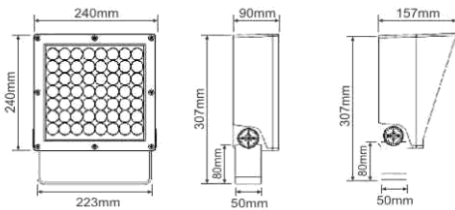

### ▼ Technical Data

Model	SIZE (mm)	POWER (W/M)	CRI	CCT (K)	LUMINOUS (LM/W)	B.angle	VOLT	Control	N.G	Remark
FL-10A-54	L240xW240xH307mm	54 W	> 80	3000K-5700K	120 LM/W	5/10/15/30/45/60/10 X30/10X60°	AC85-265V	ON/OFF	/	Standard 1m cable
FL-10A-72	L240xW240xH307mm	72 W	/	Chromatic (RGB)	45 LM/W	5/10/15/30/45/60/10 X30/10X60°	AC85-265V	DMX512	/	Standard 1m cable
FL-10A-108	L240xW240xH307mm	108 W	/	Chromatic (RGBW)	45 LM/W	5/10/15/30/45/60/10 X30/10X60°	AC85-265V	DMX512	/	Standard 1m cable