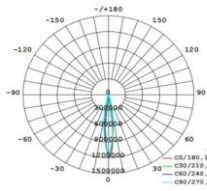

### ▼ Technical Data

Model	SIZE (mm)	POWER (W/M)	CRI	CCT (K)	LUMINOUS (LM/W)	B.angle	VOLT	Control	N.G	Remark
FL-10A-54	L240xW240xH307mm	54 W	> 80	3000K-5700K	120 LM/W	5/10/15/30/45/60/10 X30/10X60°	AC85-265V	ON/OFF	/	Standard 1m cable
FL-10A-72	L240xW240xH307mm	72 W	/	Chromatic (RGB)	45 LM/W	5/10/15/30/45/60/10 X30/10X60°	AC85-265V	DMX512	/	Standard 1m cable
FL-10A-108	L240xW240xH307mm	108 W	/	Chromatic (RGBW)	45 LM/W	5/10/15/30/45/60/10 X30/10X60°	AC85-265V	DMX512	/	Standard 1m cable

### ▼ Simulation

### ▼ Photometric curve

15°

20°

30°

40°

60°