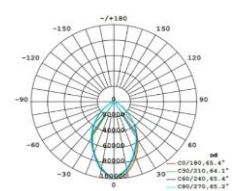

### ▼ Technical Data

Model	SIZE (mm)	POWER (W/M)	CRI	CCT (K)	LUMINOUS (LM/W)	B.angle	VOLT	Control	N.G	Remark
FL-10A-54	L240xW240xH307mm	54 W	> 80	3000K-5700K	120 LM/W	5/10/15/30/45/60/10 X30/10X60°	AC85-265V	ON/OFF	/	Standard 1m cable
FL-10A-72	L240xW240xH307mm	72 W	/	Chromatic (RGB)	45 LM/W	5/10/15/30/45/60/10 X30/10X60°	AC85-265V	DMX512	/	Standard 1m cable
FL-10A-108	L240xW240xH307mm	108 W	/	Chromatic (RGBW)	45 LM/W	5/10/15/30/45/60/10 X30/10X60°	AC85-265V	DMX512	/	Standard 1m cable

### ▼ Photometric curve

15°

20°

30°

40°

60°