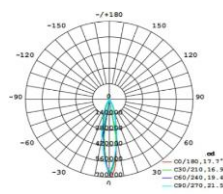

▼ "Non-dim/dim" and "Mono/Tunable white/chromatic" is available, Pls confirm before ordering.

ON/OFF 0-10V DALI

▼ Technical Data

Model	SIZE (mm)	POWER (W/M)	CRI	CCT (K)	LUMINOUS (LM/W)	B.angle	VOLT	Control	N.G	Remark
FL-11A-36	L175xW145xH155mm	36 W	> 80	3000K-5700K	120 LM/W	5/10/15/30/45/60/10 X30/10X60°	AC85-265V	ON/OFF	/	Standard 1m cable
FL-11A-54	L175xW145xH155mm	54 W	/	Chromatic (RGB)	45 LM/W	5/10/15/30/45/60/10 X30/10X60°	AC85-265V	DMX512	/	Standard 1m cable
FL-11A-72	L175xW145xH155mm	72 W	/	Chromatic (RGBW)	45 LM/W	5/10/15/30/45/60/10 X30/10X60°	AC85-265V	DMX512	/	Standard 1m cable

- I+Notes:
1. Finish: Black, and customized RAL available
 2. It has three different sizes from 36W-72W.

▼ Simulation

▼ Project

▼ Photometric curve

15°

20°

30°

40°