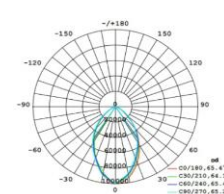

▼ "Non-dim/dim" and "Mono/Tunable white/chromatic" is available, Pls confirm before ordering.

ON/OFF 0-10V DALI

▼ Technical Data

Model	SIZE (mm)	POWER (W/M)	CRI	CCT (K)	LUMINOUS (LM/W)	B.angle	VOLT	Control	N.G	Remark
FL-11A-36	L175xW145xH155mm	36 W	> 80	3000K-5700K	120 LM/W	5/10/15/30/45/60/10 X30/10X60°	AC85-265V	ON/OFF	/	Standard 1m cable
FL-11A-54	L175xW145xH155mm	54 W	/	Chromatic (RGB)	45 LM/W	5/10/15/30/45/60/10 X30/10X60°	AC85-265V	DMX512	/	Standard 1m cable
FL-11A-72	L175xW145xH155mm	72 W	/	Chromatic (RGBW)	45 LM/W	5/10/15/30/45/60/10 X30/10X60°	AC85-265V	DMX512	/	Standard 1m cable

- I+Notes:
1. Finish: Black, and customized RAL available
 2. It has three different sizes from 36W-72W.

▼ Simulation

▼ Project

▼ Photometric curve

15°

20°

30°

40°