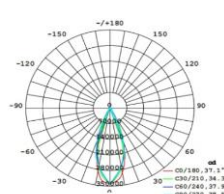

▼ "Non-dim/dim" and "Mono/Tunable white/chromatic" is available, Pls confirm before ordering.

ON/OFF 0-10V DALI

▼ Technical Data

Model	SIZE (mm)	POWER (W/M)	CRI	CCT (K)	LUMINOUS (LM/W)	B.angle	VOLT	Control	N.G	Remark
FL-11A-36	L175xW145xH155mm	36 W	> 80	3000K-5700K	120 LM/W	5/10/15/30/45/60/10 X30/10X60°	AC85-265V	ON/OFF	/	Standard 1m cable
FL-11A-54	L175xW145xH155mm	54 W	/	Chromatic (RGB)	45 LM/W	5/10/15/30/45/60/10 X30/10X60°	AC85-265V	DMX512	/	Standard 1m cable
FL-11A-72	L175xW145xH155mm	72 W	/	Chromatic (RGBW)	45 LM/W	5/10/15/30/45/60/10 X30/10X60°	AC85-265V	DMX512	/	Standard 1m cable

- I+Notes:
1. Finish: Black, and customized RAL available
 2. It has three different sizes from 36W-72W.

▼ Simulation

▼ Project

▼ Photometric curve

15°

20°

30°

40°