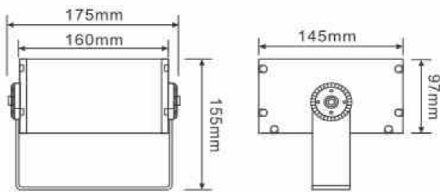

1. Precise Optics
  - Advanced lens and reflector system with customizable beam angles (e.g. 5°, 10°, 30°, 60°).
  - Uniform illumination with minimal glare.
2. Flexible Customization
  - Multiple mounting options and accessories (anti-glare shields, honeycomb louvres).
  - Dimmable and smart system compatible (e.g., DALI, DMX512).
3. Durable Build
  - IP66-rated for water/dust resistance, IK08 impact protection.
  - Operates reliably in -20°C to +40°C environments.
4. Energy Efficient & Eco-friendly
  - High-efficiency LEDs with 50,000+ hours lifespan.
  - Modular, recyclable design with low energy consumption.
5. Versatile Applications
  - Perfect for facades, bridges, landscapes, and commercial spaces.
  - Adjustable lighting effects for diverse project needs.