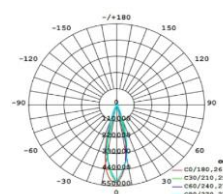

- I+Notes:
1. Finish: Black, and customized RAL available
 2. It has three different sizes from 36W-72W.

▼ Simulation

▼ Project

▼ Photometric curve

15°

20°

30°

40°