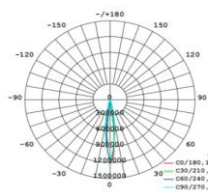

▼ "Non-dim/dim" and "Mono/Tunable white/chromatic" is available, Pls confirm before ordering.

ON/OFF 0-10V DALI

▼ Technical Data

Model	SIZE (mm)	POWER (W/M)	CRI	CCT (K)	LUMINOUS (LM/W)	B.angle	VOLT	Control	N.G	Remark
FL-11A-36	L175xW145xH155mm	36 W	> 80	3000K-5700K	120 LM/W	5/10/15/30/45/60/10 X30/10X60°	AC85-265V	ON/OFF	/	Standard 1m cable
FL-11A-54	L175xW145xH155mm	54 W	/	Chromatic (RGB)	45 LM/W	5/10/15/30/45/60/10 X30/10X60°	AC85-265V	DMX512	/	Standard 1m cable
FL-11A-72	L175xW145xH155mm	72 W	/	Chromatic (RGBW)	45 LM/W	5/10/15/30/45/60/10 X30/10X60°	AC85-265V	DMX512	/	Standard 1m cable

- I+Notes:
1. Finish: Black, and customized RAL available
 2. It has three different sizes from 36W-72W.

▼ Simulation

▼ Project

▼ Photometric curve

15°

20°

30°

40°