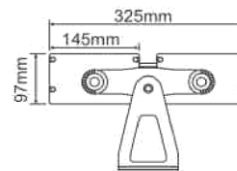

▼ Family Matrix (Two sizes)

FL-12A-216