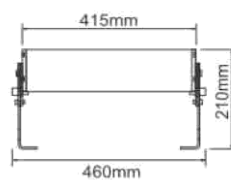

## ▼ Family Matrix ( Two sizes )

**FL-12A-216**

**FL-12A-120**

## ▼ Technical Data (full sery)

Model	SIZE (mm)	POWER (W/M)	CRI	CCT (K)	LUMINOUS (LM/W)	B.angle	VOLT	Control	N.G	Remark
FL-12A-216	L415xW325xH210mm	216 W	> 80	3000K-5700K	<b>120 LM/W</b>	3/5/15/45/10x30°	AC85-265V	ON/OFF	/	Standard 1m cable
FL-12A-280	L415xW325xH210mm	280 W	/	Chromatic (RGB)	<b>45 LM/W</b>	3/5/15/45/10x30°	AC85-265V	DMX512	/	Standard 1m cable
FL-12A-324	L415xW325xH210mm	324 W	/	Chromatic (RGBW)	<b>45 LM/W</b>	3/5/15/45/10x30°	AC85-265V	DMX512	/	Standard 1m cable
FL-12B-120	L285xW325xH210mm	120 W	> 80	3000K-5700K	<b>120 LM/W</b>	3/5/15/45/10x30°	AC85-265V	ON/OFF	/	Standard 1m cable
FL-12B-180	L285xW325xH210mm	180 W	/	Chromatic (RGB)	<b>45 LM/W</b>	3/5/15/45/10x30°	AC85-265V	DMX512	/	Standard 1m cable
FL-12B-216	L285xW325xH210mm	216 W	/	Chromatic (RGBW)	<b>45 LM/W</b>	3/5/15/45/10x30°	AC85-265V	DMX512	/	Standard 1m cable

### I+Notes:

1. Finish: Black, and customized RAL available
2. It has two different sizes from 120W-216W.