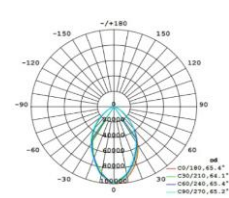

▼ "Non-dim/dim" and "Mono/Tunable white/chromatic" is available, Pls confirm before ordering.

ON/OFF 0-10V DALI

▼ Technical Data

Model	SIZE (mm)	POWER (W/M)	CRI	CCT (K)	LUMINOUS (LM/W)	B.angle	VOLT	Control	N.G	Remark
FL-12B-120	L285xW325xH210mm	120 W	> 80	3000K-5700K	120 LM/W	3/5/15/45/10x30°	AC85-265V	ON/OFF	/	Standard 1m cable
FL-12B-180	L285xW325xH210mm	180 W	/	Chromatic (RGB)	45 LM/W	3/5/15/45/10x30°	AC85-265V	DMX512	/	Standard 1m cable
FL-12B-216	L285xW325xH210mm	216 W	/	Chromatic (RGBW)	45 LM/W	3/5/15/45/10x30°	AC85-265V	DMX512	/	Standard 1m cable

↑ Notes:

1. Finish: Black, and customized RAL available
2. It has two different sizes from 120W-216W.

▼ Simulation

▼ Project

▼ Photometric curve

15°

20°

30°

40°

60°