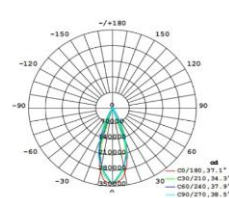

↑ Notes:

1. Finish: Black, and customized RAL available
2. It has two different sizes from 120W-216W.

▼ Simulation

▼ Project

▼ Photometric curve

15°

20°

30°

40°

60°