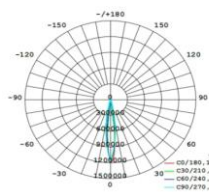

▼ "Non-dim/dim" and "Mono/Tunable white/chromatic" is available, Pls confirm before ordering.

ON/OFF 0-10V DALI

▼ Technical Data

Model	SIZE (mm)	POWER (W/M)	CRI	CCT (K)	LUMINOUS (LM/W)	B.angle	VOLT	Control	N.G	Remark
FL-12B-120	L285xW325xH210mm	120 W	> 80	3000K-5700K	120 LM/W	3/5/15/45/10x30°	AC85-265V	ON/OFF	/	Standard 1m cable
FL-12B-180	L285xW325xH210mm	180 W	/	Chromatic (RGB)	45 LM/W	3/5/15/45/10x30°	AC85-265V	DMX512	/	Standard 1m cable
FL-12B-216	L285xW325xH210mm	216 W	/	Chromatic (RGBW)	45 LM/W	3/5/15/45/10x30°	AC85-265V	DMX512	/	Standard 1m cable

↑ Notes:

1. Finish: Black, and customized RAL available
2. It has two different sizes from 120W-216W.

▼ Simulation

▼ Project

▼ Photometric curve

15°

20°

30°

40°

60°