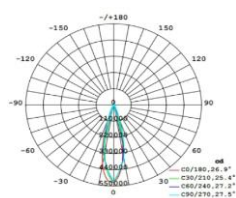

↑ Notes:

1. Finish: Black, and customized RAL available
2. It has two different sizes from 120W-216W.

▼ Simulation

▼ Project

▼ Photometric curve

15°

20°

30°

40°

60°