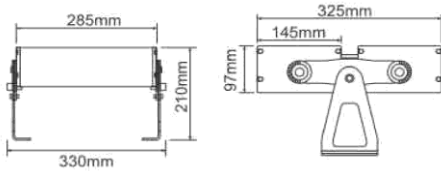

▼ Characteristic

1. Precise Optics
  - Advanced lens and reflector system with customizable beam angles (e.g., 3°, 5°, 10°, 30°, 60°).
  - Uniform illumination with minimal glare.
2. Flexible Customization
  - Multiple mounting options and accessories (anti-glare shields, honeycomb louvres).
  - Dimmable and smart system compatible (e.g., DALI, DMX512).
3. Durable Build
  - IP66-rated for water/dust resistance, IK08 impact protection.
  - Operates reliably in -20°C to +40°C environments.
4. Energy Efficient & Eco-friendly
  - High-efficiency LEDs with 50,000+ hours lifespan.
  - Modular, recyclable design with low energy consumption.
5. Versatile Applications
  - Perfect for facades, bridges, landscapes, and commercial spaces.
  - Adjustable lighting effects for diverse project needs.