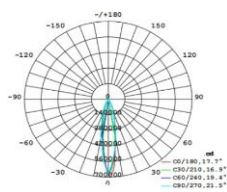

↑ Notes:

1. Finish: Black, and customized RAL available
2. It has two different sizes from 120W-216W.

▼ Simulation

▼ Project

▼ Photometric curve

15°

20°

30°

40°

60°