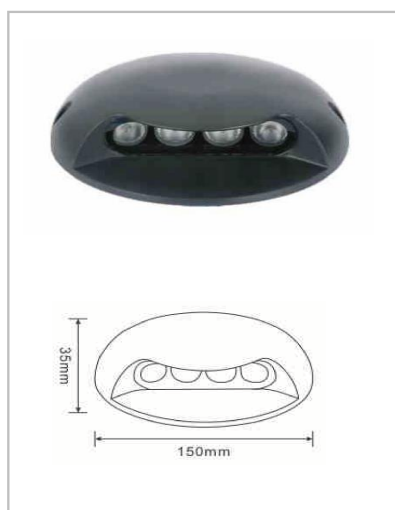

Honeycomb louvre

GroundRay Inground Light

Size

IG-03A

IG-03B

IG-03C

Specification

Model	SIZE (mm)	POWER	CRI	CCT (K)	LUMINOUS	Beam angle	Volt	Control	N.W (kgs)
IG-03A-4	φ150XH35mm	4 W	> 80	2700K-6000K	75 LM/W	5/10/15/30/45/60/90°	DC24V	ON/OFF	/
IG-03A-10	φ150XH35mm	10 W	/	Chromatic (RGB)	45 LM/W	5/10/15/30/45/60/90°	DC24V	ON/OFF	/
IG-03A-10	φ150XH35mm	10 W	/	Chromatic (RGBW)	45 LM/W	5/10/15/30/45/60/90°	DC24V	DMX512	/
IG-03B-3	φ120XH35mm	3 W	> 80	2700K-6000K	75 LM/W	5/10/15/30/45/60/90°	DC24V	ON/OFF	/
IG-03B-6	φ120XH35mm	6 W	/	Chromatic (RGB)	45 LM/W	5/10/15/30/45/60/90°	DC24V	ON/OFF	/
IG-03B-6	φ120XH35mm	6 W	/	Chromatic (RGBW)	45 LM/W	5/10/15/30/45/60/90°	DC24V	DMX512	/
IG-03C-2	φ100XH35mm	2 W	> 80	2700K-6000K	75 LM/W	5/10/15/30/45/60/90°	DC24V	ON/OFF	/
IG-03C-5	φ100XH35mm	5 W	/	Chromatic (RGB)	45 LM/W	5/10/15/30/45/60/90°	DC24V	ON/OFF	/
IG-03C-5	φ100XH35mm	5 W	/	Chromatic (RGBW)	45 LM/W	5/10/15/30/45/60/90°	DC24V	DMX512	/