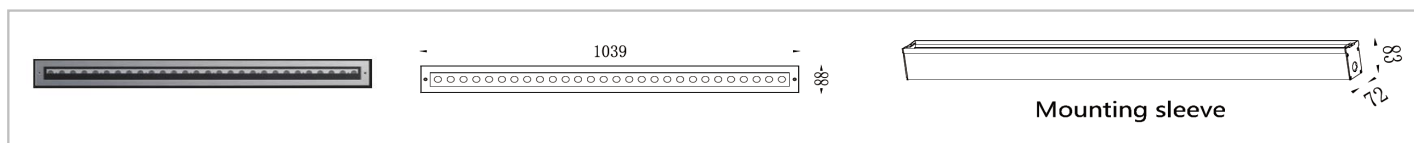

Size

IG-04A

IG-04B

IG-04C

Specification

Model	SIZE (mm)	POWER	CRI	CCT (K)	LUMINOUS	Beam angle	Volt	Control	N.W (kgs)
IG-04A-40	L1039XW88XH83mm	40 W	> 80	2700K-6000K	75 LM/W	15/25/35/45/120°	AC220V	ON/OFF	/
IG-04A-40	L1039XW88XH83mm	40 W	/	Chromatic (RGB or RGBW)	45 LM/W	15/25/35/45/120°	AC220V	DMX512	/
IG-04B-20	L550XW88XH83mm	20 W	> 80	2700K-6000K	75 LM/W	15/25/35/45/120°	AC220V	ON/OFF	/
IG-04B-20	L550XW88XH83mm	20 W	/	Chromatic (RGB or RGBW)	45 LM/W	15/25/35/45/120°	AC220V	DMX512	/
IG-04C-9	L339XW88XH83mm	9 W	> 80	2700K-6000K	75 LM/W	15/25/35/45/120°	AC220V	ON/OFF	/
IG-04C-9	L339XW88XH83mm	9 W	/	Chromatic (RGB or RGBW)	45 LM/W	15/25/35/45/120°	AC220V	DMX512	/