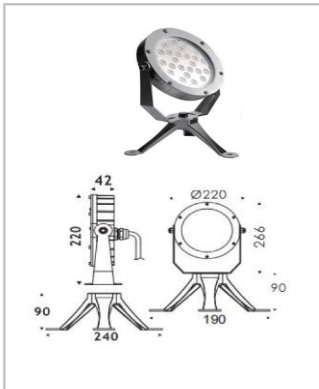

Aque Lumina Underwater Light

Size

UW-05A

UW-05B

UW-05C

Specification

Model	SIZE (mm)	POWER	CRI	CCT (K)	LUMINOUS	Beam angle	Volt	Control	N.W (kgs)
UW-05A-48	φ220XH220mm	48 W	> 80	3000K-5700K	65 LM/W	15/30/45/60°	DC12/24V	ON/OFF	/
UW-05A-60	φ220XH220mm	60 W	/	Chromatic (RGB)	30 LM/W	15/30/45/60°	DC12/24V	DMX512	/
UW-05A-72	φ220XH220mm	72 W	/	Chromatic (RGBW)	34 LM/W	15/30/45/60°	DC12/24V	DMX512	/
UW-05B-24	φ158XH199mm	24 W	> 80	3000K-5700K	67 LM/W	15/30/45/60°	DC12/24V	ON/OFF	/
UW-05B-36	φ158XH199mm	36 W	/	Chromatic (RGB)	25 LM/W	15/30/45/60°	DC12/24V	DMX512	/
UW-05B-48	φ158XH199mm	48 W	/	Chromatic (RGBW)	25 LM/W	15/30/45/60°	DC12/24V	DMX512	/
UW-05C-18	φ130XH163mm	18 W	> 80	3000K-5700K	67 LM/W	15/30/45/60°	DC12/24V	ON/OFF	/
UW-05C-22.5	φ130XH163mm	23 W	/	Chromatic (RGB)	25 LM/W	15/30/45/60°	DC12/24V	DMX512	/