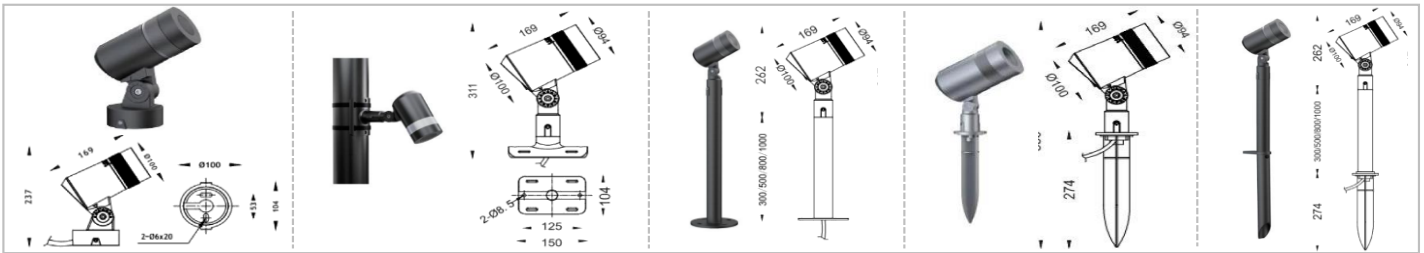

FL-08B-20

Specification

Model	SIZE (mm)	POWER	CRI	CCT (K)	LUMINOUS	Beam angle	Volt	Control	N.W (kgs)
FL-08A-40	φ150XH322mm	40 W	> 80	2200K-6000K	63 LM/W	Zoom 15-60°	AC220-240V	ON/OFF	/
FL-08B-20	φ100XH237mm	20 W	> 80	2200K-6000K	71 LM/W	Zoom 15-60°	AC220-240V	ON/OFF	/
FL-08C-12	φ80XH189mm	12 W	> 80	2200K-6000K	78 LM/W	Zoom 15-60°	AC220-240V	ON/OFF	/
FL-08D-6	φ60XH160mm	6 W	> 80	2200K-6000K	63 LM/W	Zoom 15-60°	AC220-240V	ON/OFF	/