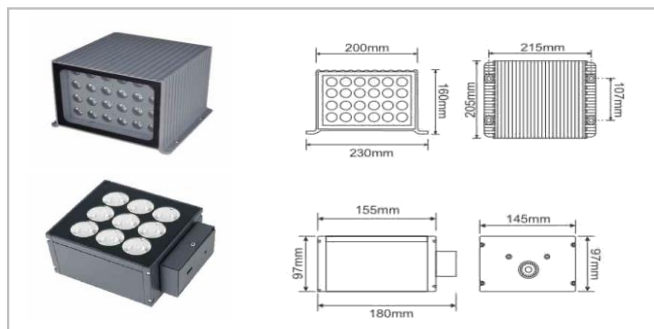

Honeycomb louvre

GlowLine Wall Light

Size

WL-02A-48 / WL-02B-30

WL-02C-12 / WL-02D-10

Specification

Model	SIZE (mm)	POWER	CRI	CCT (K)	LUMINOUS	Beam angle	Volt	Control	Direction
WL-02A-48	L200xW205xH160	48 W	> 80	3000K-5700K	82 LM/W	5/10/15/30/60°	AC220V	ON/OFF	Up&down
WL-02A-72	L200xW205xH160	72 W	/	Chromatic (RGB)	45 LM/W	5/10/15/30/60°	AC220V	DMX512	Up&down
WL-02B-30	L155xW145xH97	30 W	/	3000K-5700K	82 LM/W	5/10/15/30/60°	AC220V	DMX512	Down
WL-02B-36	L155xW145xH97	36 W	> 80	Chromatic (RGB)	45 LM/W	5/10/15/30/60°	AC220V	ON/OFF	Down
WL-02B-54	L155xW145xH97	54 W	/	Chromatic (RGBW)	45 LM/W	5/10/15/30/60°	AC220V	DMX512	Down
WL-02C-12	L110xW145xH97	12 W	/	3000K-5700K	82 LM/W	5/10/15/30/60°	AC220V	DMX512	Down
WL-02C-18	L110xW145xH97	18 W	> 80	Chromatic (RGB)	45 LM/W	5/10/15/30/60°	AC220V	ON/OFF	Down
WL-02C-30	L110xW145xH97	30 W	/	Chromatic (RGBW)	45 LM/W	5/10/15/30/60°	AC220V	DMX512	Down
WL-02D-10	L72xW145xH97	10 W	/	3000K-5700K	82 LM/W	5/10/15/30/60°	AC220V	DMX512	Down
WL-02D-15	L72xW145xH97	15 W	> 80	Chromatic (RGB)	45 LM/W	5/10/15/30/60°	AC220V	ON/OFF	Down
WL-02D-15	L72xW145xH97	15 W	/	Chromatic (RGBW)	45 LM/W	5/10/15/30/60°	AC220V	DMX512	Down