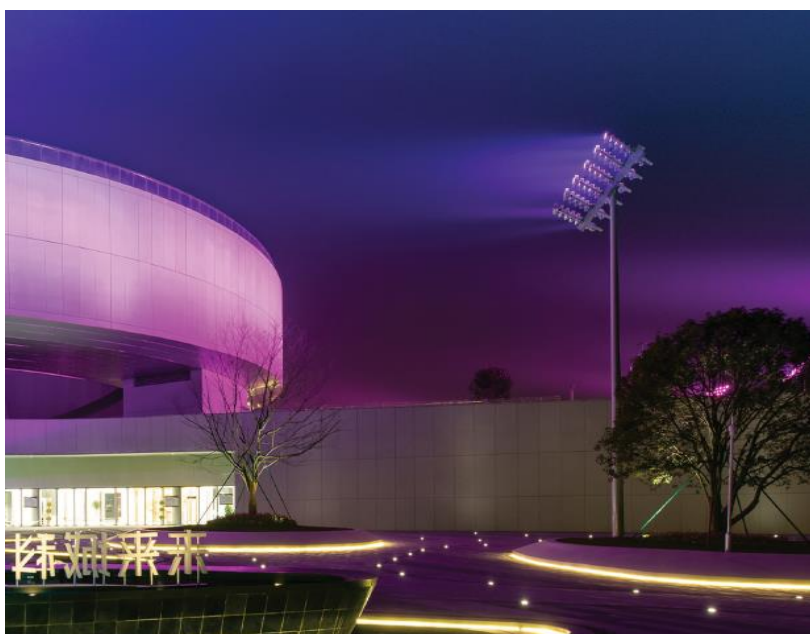

RIDILUX[®]

2025 Version

▼ Architectural landscape lighting, façade lighting, Wall washer, Neon

Landscape lighting enhances the beauty and appeal of the nighttime environment by highlighting the unique features of the landscape through creative lighting design.

It also improves the safety and visibility of public areas, providing a comfortable and pleasant nighttime experience for residents and visitors.

▼ About us

▼ Who are we?

At RIDILUX LIGHTING, we focus on Architectural landscape lighting, façade lighting.