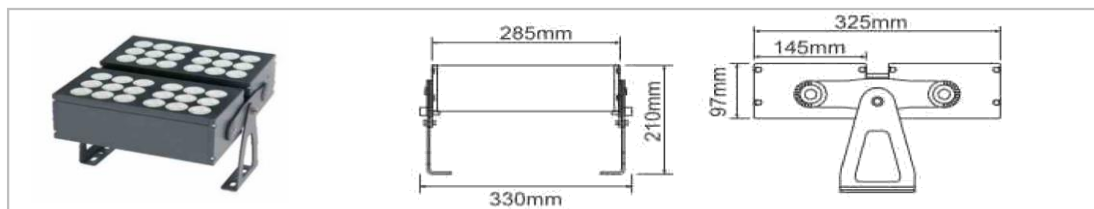

Honeycomb louvre

Anti-glare visor

Spike

Flareon Flood Light

Size

FL-12A-216

FL-12A-120

Specification