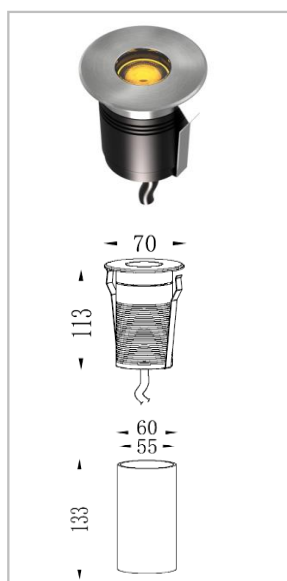

Honeycomb louvre

SubGlint Inground Light

Size

IG-02A

IG-02B

IG-02C

IG-02D

Specification