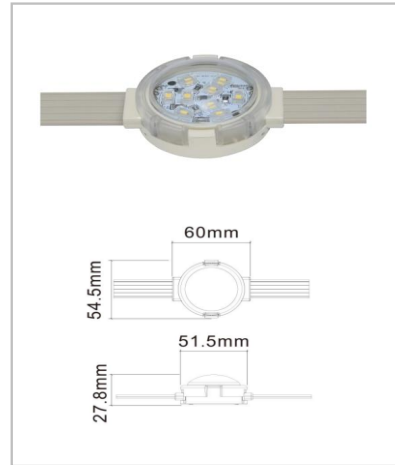

Honeycomb louve

Dot Light PixLume & NanoBeam

Size

DOT-01A

DOT-01B

Specification

Model	SIZE (mm)	POWER	CRI	CCT (K)	LUMINOUS	Beam angle	Volt	Control	Direction
DOT-01A-1.8	Φ35xH19.1mm	1.8W	> 80	2700K-6500K	82 LM/W	120°	DC24V	ON/OFF	/
DOT-01A-1.8	Φ35xH19.1mm	1.8W	> 80	2700K-6500K	82 LM/W	120°	DC24V	DMX512	/
DOT-01A-1.8	Φ35xH19.1mm	1.8W	/	Chromatic (RGB)	40 LM/W	120°	DC24V	DMX512	/
DOT-01A-4.8	Φ35xH19.1mm	4.8W	/	Chromatic (RGBW)	40 LM/W	120°	DC24V	DMX512	/
DOT-01B-3.6	Φ51.5xH27.8mm	3.6W	> 80	2700K-6500K	82 LM/W	120°	DC24V	ON/OFF	/
DOT-01B-3.6	Φ51.5xH27.8mm	3.6W	> 80	2700K-6500K	82 LM/W	120°	DC24V	DMX512	/
DOT-01B-3.6	Φ51.5xH27.8mm	3.6W	/	Chromatic (RGB)	40 LM/W	120°	DC24V	DMX512	/
DOT-01B-4.8	Φ51.5xH27.8mm	4.8W	/	Chromatic (RGBW)	40 LM/W	120°	DC24V	DMX512	/