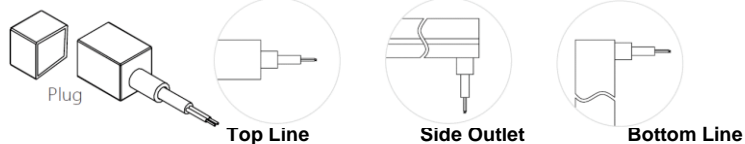

Entry cable