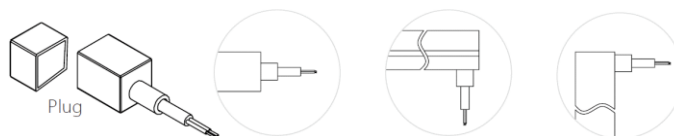

Entry cable

Top Line Side Outlet Bottom Line

Accessories

Clips

Aluminum profile

Bendable profile