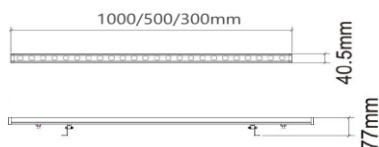

GlowEdge Wall Washer

Characteristic

1. The lamp emphasizes the spatial effect of the building, enhances the customer's sense of space, adopts the structural waterproof design, and the performance is more stable.

2. Aluminum housing ,ultra white tempered safety glass, lens - PMMA; vertically tilt mounting bracket; Transparent surface - imported weather resistant PU glue potting waterproof;

3. Adopt military grade three hard anodizing process, thermal conductivity 230W/M*K anti-UV polyester powder, outdoor grade spray painting, conventional anti-UV protection.

†Surface mounting

Finish: Gray color

Standard length 1000/500/300mm

Operating Temperature: -50 ~ +70 °C

Electrical Safety Class: **Class III**

Application:

Infrastructure: Airport ,Railway Station ,Bridge , Municipal building ,Tunnel

Urban renovation: Administrative Building , Commercial Building , Hotel , Mall

Option

Color temperature

CRI

Standard CRI ≥ 80, CRI ≥ 90 upon request

Control method

ON/OFF 0-10V DALI DMX