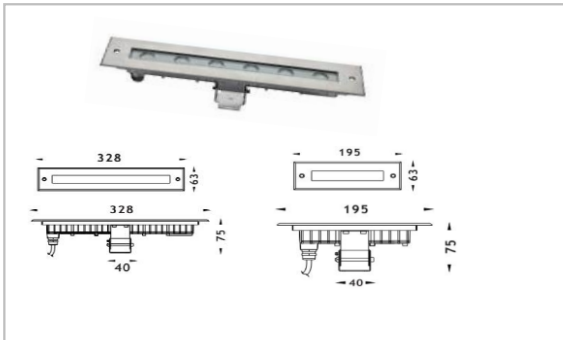

Underwater Light BlueVive & Lumeaqua

Size

UW-03A & UW-03B