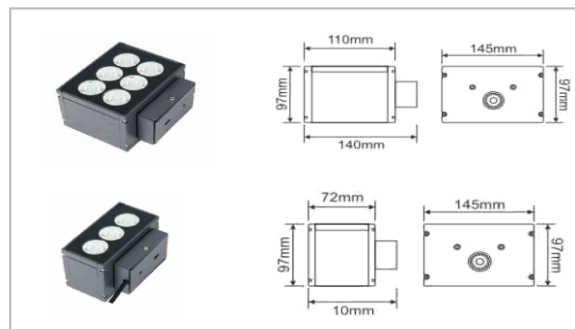

Honeycomb louvre

GlowLine Wall Light

Size

WL-02A-48 / WL-02B-30

WL-02C-12 / WL-02D-10

Specification

Model	SIZE (mm)	POWER	CRI	CCT (K)	LUMINOUS	Beam angle	Volt	Control	Direction
WL-02A-48	L200xW205xH160	48 W	> 80	3000K-5700K	82 LM/W	5/10/15/30/60°	AC220V	ON/OFF	Up&down
WL-02A-72	L200xW205xH160	72 W	/	Chromatic (RGB)	45 LM/W	5/10/15/30/60°	AC220V	DMX512	Up&down
WL-02B-30	L155xW145xH97	30 W	/	3000K-5700K	82 LM/W	5/10/15/30/60°	AC220V	DMX512	Down
WL-02B-36	L155xW145xH97	36 W	> 80	Chromatic (RGB)	45 LM/W	5/10/15/30/60°	AC220V	ON/OFF	Down
WL-02B-54	L155xW145xH97	54 W	/	Chromatic (RGBW)	45 LM/W	5/10/15/30/60°	AC220V	DMX512	Down
WL-02C-12	L110xW145xH97	12 W	/	3000K-5700K	82 LM/W	5/10/15/30/60°	AC220V	DMX512	Down
WL-02C-18	L110xW145xH97	18 W	> 80	Chromatic (RGB)	45 LM/W	5/10/15/30/60°	AC220V	ON/OFF	Down
WL-02C-30	L110xW145xH97	30 W	/	Chromatic (RGBW)	45 LM/W	5/10/15/30/60°	AC220V	DMX512	Down
WL-02D-10	L72xW145xH97	10 W	/	3000K-5700K	82 LM/W	5/10/15/30/60°	AC220V	DMX512	Down
WL-02D-15	L72xW145xH97	15 W	> 80	Chromatic (RGB)	45 LM/W	5/10/15/30/60°	AC220V	ON/OFF	Down
WL-02D-15	L72xW145xH97	15 W	/	Chromatic (RGBW)	45 LM/W	5/10/15/30/60°	AC220V	DMX512	Down