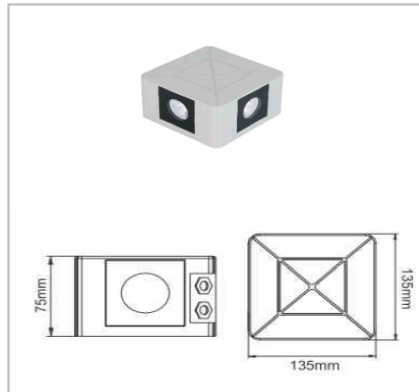

Honeycomb louvre

VistaBeam Window Light

Size

WL-03A-24

WL-03B-18

WL-03C-12

Specification

Model	SIZE (mm)	POWER	CRI	CCT (K)	LUMINOUS	Beam angle	Volt	Control	N.W (kgs)
WL-03A-24	L135xW135xH75mm	24 W	> 80	3000K-5700K	82 LM/W	3/5/10/15/30/45/60/90°	DC24V	ON/OFF	/
WL-03A-24	L135xW135xH75mm	24 W	/	Chromatic (RGB)	45 LM/W	3/5/10/15/30/45/60/90°	DC24V	DMX512	/
WL-03A-24	L135xW135xH75mm	24 W	/	Chromatic (RGBW)	45 LM/W	3/5/10/15/30/45/60/90°	DC24V	DMX512	/
WL-03B-18	L135xW135xH75mm	18 W	> 80	3000K-5700K	82 LM/W	3/5/10/15/30/45/60°	DC24V	ON/OFF	/
WL-03B-18	L135xW135xH75mm	18 W	/	Chromatic (RGB)	45 LM/W	3/5/10/15/30/45/60°	DC24V	DMX512	/
WL-03B-18	L135xW135xH75mm	18 W	/	Chromatic (RGBW)	45 LM/W	3/5/10/15/30/45/60°	DC24V	DMX512	/
WL-03C-12	L100xW100xH68mm	12 W	> 80	3000K-5700K	82 LM/W	3/5/10/15/30/45/60°	DC24V	ON/OFF	/
WL-03C-12	L100xW100xH68mm	12 W	/	Chromatic (RGB)	45 LM/W	3/5/10/15/30/45/60°	DC24V	DMX512	/
WL-03C-12	L100xW100xH68mm	12 W	/	Chromatic (RGBW)	45 LM/W	3/5/10/15/30/45/60°	DC24V	DMX512	/