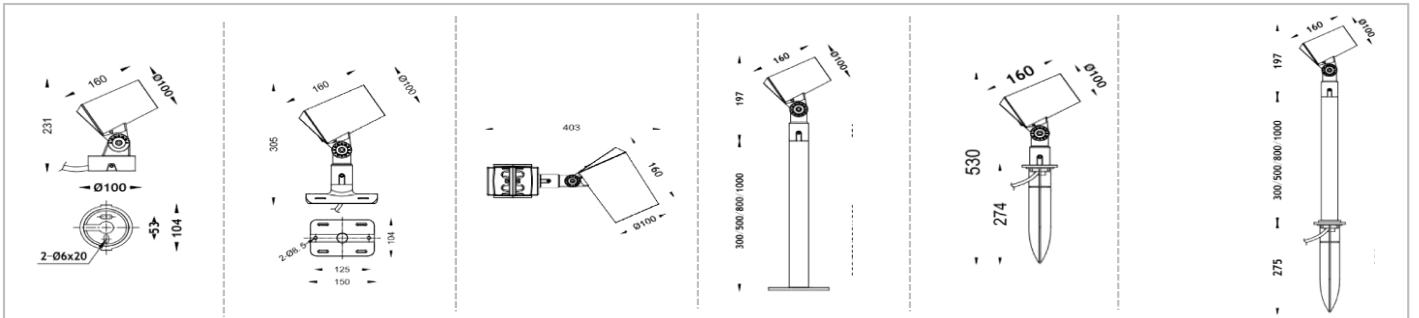

FL-07B-15

Specification

Model	SIZE (mm)	POWER	CRI	CCT (K)	LUMINOUS	Beam angle	Volt	Control	N.W (kgs)
FL-07A-42	φ150XH303mm	42 W	> 80	2200K-6000K	60 LM/W	3/8°	AC220-240V	ON/OFF	/
FL-07A-42	φ150XH303mm	42 W	> 80	2200K-6000K	60 LM/W	15/25/40/60/10x60/20x55°	AC220-240V	ON/OFF	/
FL-07A-40	φ150XH303mm	40 W	> 80	2200K-6000K	95 LM/W	18/24/38/60°	AC220-240V	ON/OFF	/
FL-07A-30	φ150XH303mm	30 W	/	Chromatic (RGB)	40 LM/W	25/40/60°	AC220-240V	DMX512	/
FL-07A-42	φ150XH303mm	42 W	/	Chromatic(RGBW)	40 LM/W	25/40/60°	AC220-240V	DMX512	/
FL-07B-15	φ100XH231mm	15 W	> 80	2200K-6000K	76 LM/W	3/8°	AC220-240V	ON/OFF	/
FL-07B-18	φ100XH231mm	18 W	> 80	2200K-6000K	67 LM/W	15/25/40/60/10x60/20x55°	AC220-240V	ON/OFF	/
FL-07B-20	φ100XH231mm	20 W	> 80	2200K-6000K	110 LM/W	18/24/38/60°	AC220-240V	ON/OFF	/
FL-07B-15	φ100XH231mm	15 W	/	Chromatic (RGB)	40 LM/W	25/40/60°	AC220-240V	DMX512	/
FL-07B-21	φ100XH231mm	21 W	/	Chromatic(RGBW)	40 LM/W	25/40/60°	AC220-240V	DMX512	/