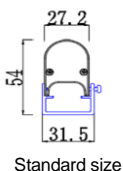

Edge Linear Light

Characteristic

1. The hidden structure design is perfectly combined with the curtain wall, and the transmission signal of the lamp adopts the dual-wire parallel control technology.
2. Aluminum housing ,ultra white tempered safety glass, lens -PMMA; vertically tilt mounting bracket;
3. Akzonobel anti-UV polyester powder, outdoor grade spray or oxidation treatment, UV protection for 5 years.

†Surface mounting

Finish: Gray color

Standard length **1000/500/300mm**

Operating Temperature: **-50 ~ +70 °C**

Electrical Safety Class: **Class III**

Application:

Infrastructure: Airport ,Railway Station ,Bridge , Municipal building ,Tunnel

Urban renovation: Administrative Building , Commercial Building , Hotel , Mall

Option

Color temperature

CRI

Standard CRI ≥ 80, CRI ≥ 90 upon request

Control method

ON/OFF 0-10V DALI DMX

Model	SIZE (mm)	POWER (W)	CRI	CCT (K)	LUMINOUS	Beam angle	Volt	Control	N.W (kgs)
LL-02A	L1000*W27.2*H50.5m	12 / 15	> 80	Mono 2700-6500K	45 LM/W	120°	DC24V	ON/OFF	0.70 kgs
LL-02A	L1000*W27.2*H50.5m	12 / 15	> 80	Tunable white 2700-6000K	45 LM/W	120°	DC24V	DMX512	0.70 kgs
LL-02A	L1000*W27.2*H50.5m	12 / 15	/	chromatic (RGB or RGBW)	45 LM/W	120°	DC24V	DMX512	0.70 kgs
LL-02B	L500*W27.2*H50.5m	6 / 8	> 80	Mono 2700-6500K	38 LM/W	120°	DC24V	ON/OFF	0.40 kgs
LL-02B	L500*W27.2*H50.5m	6 / 8	> 80	Tunable white 2700-6000K	38 LM/W	120°	DC24V	DMX512	0.40 kgs
LL-02B	L500*W27.2*H50.5m	6 / 8	/	chromatic (RGB or RGBW)	38 LM/W	120°	DC24V	DMX512	0.40 kgs
LL-02C	L300*W27.2*H50.5m	4 / 5	> 80	Mono 2700-6500K	45 LM/W	120°	DC24V	ON/OFF	0.30 kgs
LL-02C	L300*W27.2*H50.5m	4 / 5	> 80	Tunable white 2700-6000K	45 LM/W	120°	DC24V	DMX512	0.30 kgs
LL-02C	L300*W27.2*H50.5m	4 / 5	/	chromatic (RGB or RGBW)	45 LM/W	120°	DC24V	DMX512	0.30 kgs

Size