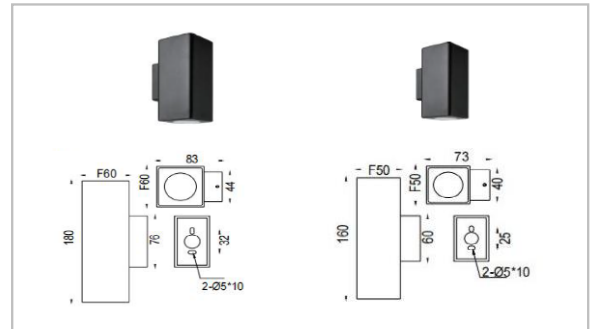

ON/OFF

accessories available

Honeycomb louve

HaloEdge Wall Light

Size

WL-03A-48 / WL-03B-30

WL-03C-12 / WL-03D-10

Specification