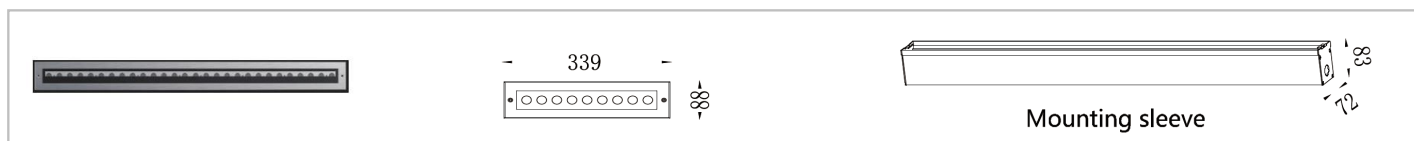

Size

IG-04A

IG-04B

IG-04C

Specification

Model	SIZE (mm)	POWER	CRI	CCT (K)	LUMINOUS	Beam angle	Volt	Control	N.W (kgs)
IG-04A-40	L1039XW88XH83mm	40 W	> 80	2700K-6000K	75 LM/W	15/25/35/45/120°	AC220V	ON/OFF	/
IG-04A-40	L1039XW88XH83mm	40 W	/	Chromatic (RGB or RGBW)	45 LM/W	15/25/35/45/120°	AC220V	DMX512	/
IG-04B-20	L550XW88XH83mm	20 W	> 80	2700K-6000K	75 LM/W	15/25/35/45/120°	AC220V	ON/OFF	/
IG-04B-20	L550XW88XH83mm	20 W	/	Chromatic (RGB or RGBW)	45 LM/W	15/25/35/45/120°	AC220V	DMX512	/
IG-04C-9	L339XW88XH83mm	9 W	> 80	2700K-6000K	75 LM/W	15/25/35/45/120°	AC220V	ON/OFF	/
IG-04C-9	L339XW88XH83mm	9 W	/	Chromatic (RGB or RGBW)	45 LM/W	15/25/35/45/120°	AC220V	DMX512	/