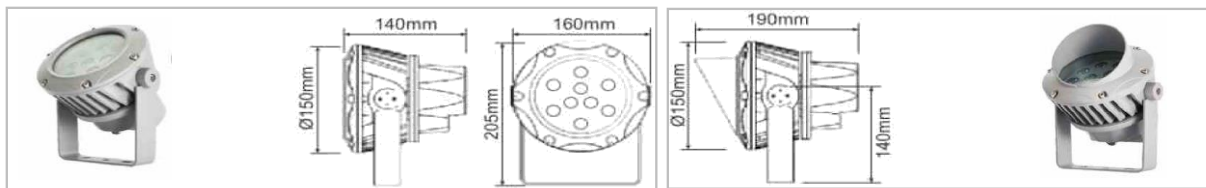

FL-09E-18

Visor

Specification

Model	SIZE (mm)	POWER	CRI	CCT (K)	LUMINOUS	Beam angle	Volt	Control	N.W (kgs)
FL-09C-48	φ210XH290mm	48 W	> 80	3000K-5700K	120 LM/W	5/10/15/30/45/60/10X30/10X60°	AC85-265V	ON/OFF	/
FL-09C-60	φ210XH290mm	60 W	/	Chromatic (RGB)	45 LM/W	5/10/15/30/45/60/10X30/10X60°	AC85-265V	DMX512	/
FL-09C-72	φ210XH290mm	72 W	/	Chromatic (RGBW)	45 LM/W	5/10/15/30/45/60/10X30/10X60°	AC85-265V	DMX512	/
FL-09D-24	φ190XH260mm	24 W	> 80	3000K-5700K	120 LM/W	5/10/15/30/45/60/10X30/10X60°	AC85-265V	ON/OFF	/
FL-09D-36	φ190XH260mm	36 W	/	Chromatic (RGB)	45 LM/W	5/10/15/30/45/60/10X30/10X60°	AC85-265V	DMX512	/
FL-09D-48	φ190XH260mm	48 W	/	Chromatic (RGBW)	45 LM/W	5/10/15/30/45/60/10X30/10X60°	AC85-265V	DMX512	/
FL-09E-18	φ150XH205mm	18 W	> 80	3000K-5700K	120 LM/W	5/10/15/30/45/60/10X30/10X60°	AC85-265V	ON/OFF	/
FL-09E-24	φ150XH205mm	24 W	/	Chromatic (RGB)	45 LM/W	5/10/15/30/45/60/10X30/10X60°	AC85-265V	DMX512	/
FL-09E-36	φ150XH205mm	36 W	/	Chromatic (RGBW)	45 LM/W	5/10/15/30/45/60/10X30/10X60°	AC85-265V	DMX512	/