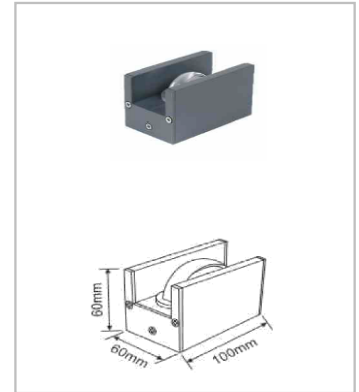

Size

WL-02A-18

WL-02B-12

WL-02C-6

Specification

Model	SIZE (mm)	POWER	CRI	CCT (K)	LUMINOUS	Beam angle	Volt	Control	N.W (kgs)
WL-02A-18	L300xW60xH60mm	18 W	> 80	3000K-5700K	82 LM/W	3x180°	DC24V	ON/OFF	/
WL-02A-24	L300xW60xH60mm	24 W	/	Chromatic (RGB)	45 LM/W	3x180°	DC24V	DMX512	/
WL-02A-24	L300xW60xH60mm	24 W	/	Chromatic (RGBW)	45 LM/W	3x180°	DC24V	DMX512	/
WL-02B-12	L200xW60xH60mm	12 W	> 80	3000K-5700K	82 LM/W	3x180°	DC24V	ON/OFF	/
WL-02B-18	L200xW60xH60mm	18 W	/	Chromatic (RGB)	45 LM/W	3x180°	DC24V	DMX512	/
WL-02B-18	L200xW60xH60mm	18 W	/	Chromatic (RGBW)	45 LM/W	3x180°	DC24V	DMX512	/
WL-02C-6	L100xW60xH60mm	6 W	> 80	3000K-5700K	82 LM/W	3x180°	DC24V	ON/OFF	/
WL-02C-6	L100xW60xH60mm	6 W	/	Chromatic (RGB)	45 LM/W	3x180°	DC24V	DMX512	/
WL-02C-6	L100xW60xH60mm	6 W	/	Chromatic (RGBW)	45 LM/W	3x180°	DC24V	DMX512	/