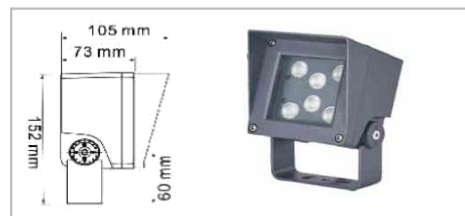

Visor

Specification

Model	SIZE (mm)	POWER	CRI	CCT (K)	LUMINOUS	Beam angle	Volt	Control	N.W (kgs)
FL-10C-36	L170xW170xH224mm	36 W	> 80	3000K-5700K	120 LM/W	5/10/15/30/45/60/10X30/10X60°	AC85-265V	ON/OFF	/
FL-10C-48	L170xW170xH224mm	48 W	/	Chromatic (RGB)	45 LM/W	5/10/15/30/45/60/10X30/10X60°	AC85-265V	DMX512	/
FL-10C-72	L170xW170xH224mm	72 W	/	Chromatic (RGBW)	45 LM/W	5/10/15/30/45/60/10X30/10X60°	AC85-265V	DMX512	/
FL-10D-18	L140xW140xH187mm	18 W	> 80	3000K-5700K	120 LM/W	5/10/15/30/45/60/10X30/10X60°	AC85-265V	ON/OFF	/
FL-10D-24	L140xW140xH187mm	24 W	/	Chromatic (RGB)	45 LM/W	5/10/15/30/45/60/10X30/10X60°	AC85-265V	DMX512	/
FL-10D-36	L140xW140xH187mm	36 W	/	Chromatic (RGBW)	45 LM/W	5/10/15/30/45/60/10X30/10X60°	AC85-265V	DMX512	/
FL-10E-12	L110xW110xH152mm	12 W	> 80	3000K-5700K	120 LM/W	5/10/15/30/45/60/10X30/10X60°	AC85-265V	ON/OFF	/
FL-10E-18	L110xW110xH152mm	18 W	/	Chromatic (RGB)	45 LM/W	5/10/15/30/45/60/10X30/10X60°	AC85-265V	DMX512	/
FL-10E-24	L110xW110xH152mm	24 W	/	Chromatic (RGBW)	45 LM/W	5/10/15/30/45/60/10X30/10X60°	AC85-265V	DMX512	/