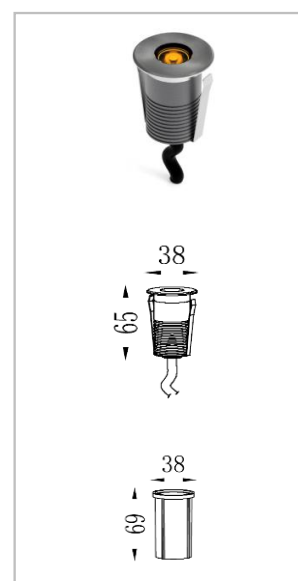

Honeycomb louvre

SubGlint Inground Light

Size

IG-02A

IG-02B

IG-02C

IG-02D

Specification

Model	SIZE (mm)	POWER	CRI	CCT (K)	LUMINOUS	Beam angle	Volt	Control	N.W (kgs)
IG-02A-5	φ70XH113mm	5 W	> 80	2700K-6000K	80 LM/W	8/15/25/35/120°	AC220V	ON/OFF	/
IG-02A-5	φ70XH113mm	5 W	/	Chromatic (RGB or RGBW)	45 LM/W	8/15/25/35/120°	DC24V	DMX512	/
IG-02B-2	φ55XH83mm	2 W	> 80	2700K-6000K	80 LM/W	25/35/45/120°	AC220V	ON/OFF	/
IG-02B-2	φ55XH83mm	2 W	/	Chromatic (RGB or RGBW)	45 LM/W	25/35/45/120°	DC24V	DMX512	/
IG-02C-1.5	φ50XH65mm	1.5W	> 80	2700K-6000K	80 LM/W	25/35/45/120°	AC220V	ON/OFF	/
IG-02C-1.5	φ50XH65mm	1.5W	/	Chromatic (RGB or RGBW)	45 LM/W	25/35/45/120°	DC24V	DMX512	/
IG-02D-1	φ38XH65mm	1 W	> 80	2700K-6000K	80 LM/W	25/35/45/120°	AC220V	ON/OFF	/
IG-02D-1	φ38XH65mm	1 W	/	Chromatic (RGB or RGBW)	45 LM/W	25/35/45/120°	DC24V	DMX512	/