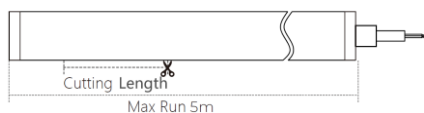

Flex Wall Washer Light

Characteristic

1. Flexibility

- -Constructed with high-flexibility TPU material, allowing both horizontal and vertical bending.
- -Perfect for curves, columns, and irregular surfaces, supporting creative lighting designs.

2. Length Customization

- -Available in customized lengths up to 20 meters, minimizing joints and ensuring seamless light distribution.
- -Tailored to fit complex installations with ease.

3. Uniform Lighting Effect

- -Built-in high-brightness LED chips paired with professional optical design, ensuring soft and uniform wall-washing effects with no dark spots.

4. High Waterproof Rating

- -Double-sealed design with IP67 protection, making it suitable for wet, dusty, or extreme outdoor environments.

CE RoHS IP67

Family Matrix with three different size.

Bending angle: $\Phi > 80-120\text{mm}$

Application: widely used in outdoor architectural and landscape lighting.

Option

Color temperature

Mono

Control method

ON/OFF

Model	SIZE (mm)	POWER (W/M)	Luminous(LM) For Mono	Luminous(LM) For chromatic	VOLT	CUTTING (mm)
NEON-08A	13*13mm	15 W	480LM	540LM	DC24V	/
NEON-08B	16*16mm	18 W	576LM	648LM	DC24V	/
NEON-08C	22*22mm	24 W	768LM	864LM	DC24V	/
NEON-08D	35*25mm	24 W	768LM	864LM	DC24V	/
NEON-08E	45*35mm	24 W	768LM	864LM	DC24V	/

Notes: Mono (2700K,3000K,3500K,4000K,4500K,5000K, Red, Green, Blue, Amber)

Installation

Entry cable

Surface

Recessed

Plug

Top Line

Side Outlet

Bottom Line

Accessories

Clips

Aluminum profile

Bendable profile