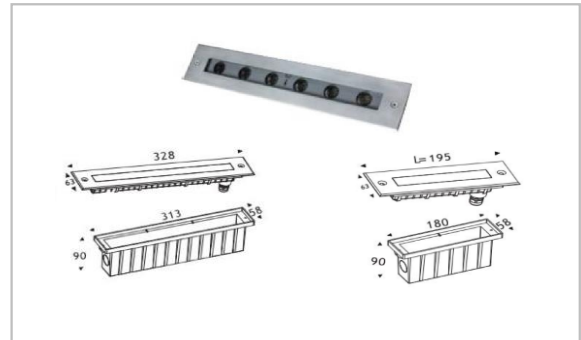

UW-04A & UW-04B

Specification

Model	SIZE (mm)	POWER	CRI	CCT (K)	LUMINOUS	Beam angle	Volt	Control	N.W (kgs)
UW-03A-12	L328XW63X75mm	12 W	> 80	3000K-5700K	80 LM/W	25/40/60°	DC12/24V	ON/OFF	/
UW-03A-18	L328XW63X75mm	18 W	/	Chromatic (RGB)	21 LM/W	25/40/60°	DC12/24V	DMX512	/
UW-03A-24	L328XW63X75mm	24 W	/	Chromatic (RGBW)	22 LM/W	25/40/60°	DC12/24V	DMX512	/
UW-03B-6	L195XW63X75mm	6 W	> 80	3000K-5700K	80 LM/W	25/40/60°	DC12/24V	ON/OFF	/
UW-03B-9	L195XW63X75mm	9 W	/	Chromatic (RGB)	21 LM/W	25/40/60°	DC12/24V	DMX512	/
UW-03B-12	L195XW63X75mm	12 W	/	Chromatic (RGBW)	22 LM/W	25/40/60°	DC12/24V	DMX512	/
UW-04A-12	L328XW58X90mm	12 W	> 80	3000K-5700K	80 LM/W	10/25/40/60/45x35°	DC12/24V	ON/OFF	/
UW-04A-15	L328XW58X90mm	15 W	/	Chromatic (RGB)	21 LM/W	25/40/60/45x35°	DC12/24V	DMX512	/
UW-04A-21	L328XW58X90mm	21 W	/	Chromatic (RGBW)	22 LM/W	25/40/60/45x35°	DC12/24V	DMX512	/
UW-04B-6	L195XW58X90mm	6 W	> 80	3000K-5700K	80 LM/W	10/25/40/60/45x35°	DC12/24V	ON/OFF	/
UW-04B-9	L195XW58X90mm	9 W	/	Chromatic (RGB)	21 LM/W	25/40/60/45x35°	DC12/24V	DMX512	/
UW-04B-10.5	L195XW58X90mm	11 W	/	Chromatic (RGBW)	22 LM/W	25/40/60/45x35°	DC12/24V	DMX512	/

Notes: The difference of UW-03 between UW-04 is that UW-04 has more beam angle available.