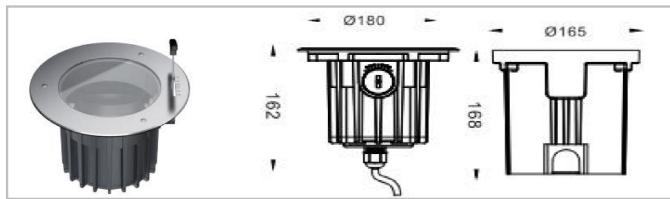

Honeycomb louvre

TerraLux Inground Light

Size

IG-01A

IG-01B

IG-01C

Specification

Model	SIZE (mm)	POWER	CRI	CCT (K)	LUMINOUS	Beam angle	Volt	Control	N.W (kgs)
IG-01A-36	φ250XH212mm	36 W	> 80	2700K-6000K	80 LM/W	3/8°	AC220-240V	ON/OFF	/
IG-01A-36	φ250XH212mm	36 W	> 80	2700K-6000K	80 LM/W	15/25/40/60/10x45/20x65°	AC220-240V	ON/OFF	/
IG-01A-36	φ250XH212mm	36 W	/	Chromatic (RGB)	45 LM/W	12/25/40/60°	DC24V	DMX512	/
IG-01A-48	φ250XH212mm	48 W	/	Chromatic (RGBW)	45 LM/W	12/25/40/60°	DC24V	DMX512	/
IG-01B-27	φ210XH194mm	27 W	> 80	2700K-6000K	80 LM/W	3/8°	AC220-240V	ON/OFF	/
IG-01B-24	φ210XH194mm	24 W	> 80	2700K-6000K	80 LM/W	15/25/40/60/10x45/20x65°	AC220-240V	ON/OFF	/
IG-01B-22.5	φ210XH194mm	23 W	/	Chromatic (RGB)	45 LM/W	12/25/40/60°	DC24V	DMX512	/
IG-01B-31.5	φ210XH194mm	32 W	/	Chromatic (RGBW)	45 LM/W	12/25/40/60°	DC24V	DMX512	/
IG-01C-18	φ180XH168mm	18 W	> 80	2700K-6000K	80 LM/W	3/8°	AC220-240V	ON/OFF	/
IG-01C-18	φ180XH168mm	18 W	> 80	2700K-6000K	80 LM/W	15/25/40/60/10x45/20x65°	AC220-240V	ON/OFF	/
IG-01C-15	φ180XH168mm	15 W	/	Chromatic (RGB)	45 LM/W	12/25/40/60°	DC24V	DMX512	/
IG-01C-21	φ180XH168mm	21 W	/	Chromatic (RGBW)	45 LM/W	12/25/40/60°	DC24V	DMX512	/