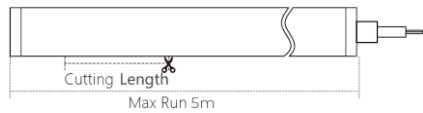

Family Matrix with three different size.

Bending angle: $\Phi > 80-120\text{mm}$

Application: widely used in outdoor architectural and landscape lighting.

Option

Color temperature

Mono

Control method

ON/OFF