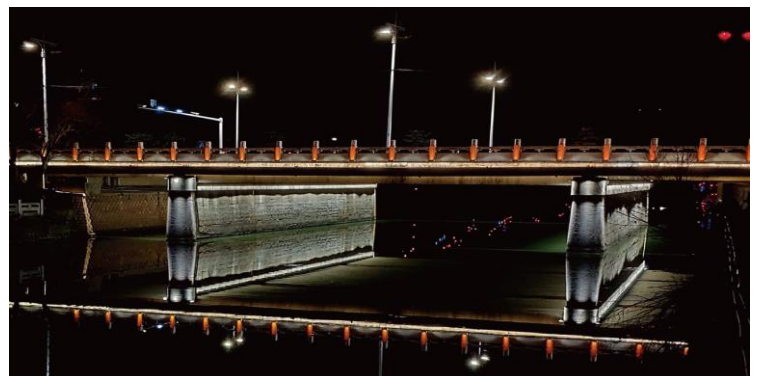

accessories available