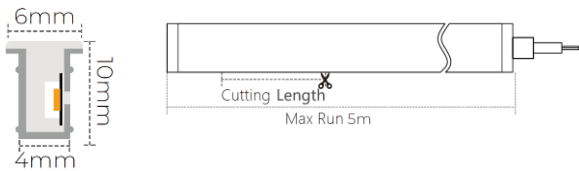

Neon T Shape Emission

Characteristic

Neon Flex T Shape Side Bend: Effortless Brilliance

1. Bend & Install: Whole or cut-to-size for a perfect fit (no extra parts, maintains IP67 weatherproofing). Flexible even in extreme weather (-10° to +40°C).

2. Durable & Compact: Eco-friendly materials and UV resistance for lasting beauty. T-shaped, 6mm light surface delivers flawless linear illumination.

3. Built Tough: IP67 rating protects against harsh environments: saltwater, chemicals, corrosion, flames, and UV rays.

CE IP67

Bending angle: $\Phi > 60-80\text{mm}$

Application: widely used in outdoor architectural and landscape lighting.

Option

Color temperature

Mono

Control method

ON/OFF

Model	SIZE (mm)	POWER (W/M)	Luminous(LM) For Mono	Luminous(LM) For chromatic	VOLT	CUTTING (mm)
NEON-05A	4*10mm	6/8/10 W	500~700LM	/	DC24V	36

Installation

Surface

Recessed

Entry cable

Top Line

Side Outlet

Bottom Line

Accessories

Clips

Aluminum profile

Bendable profile