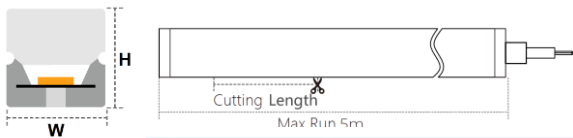

Neon Three -sided Emission

Characteristic

Neon Flex Three Side Top Bend: Effortless Brilliance

1. Flexible & Easy Install: Installs whole or cuts to size for customization (maintains IP67 rating) - no extra parts needed.
2. Durable & Weatherproof (IP67): Eco-friendly, UV-resistant silicone construction ensures long-lasting vibrancy and withstands harsh environments.
3. Uniform Linear Illumination: Three-sided light emission delivers consistent brightness across the entire length.
4. High Light Transmittance: Up to brighter for exceptional illumination.

CE RoHS IP67

Family Matrix with three different size.

Bending angle: $\Phi > 80-120\text{mm}$

Application: widely used in outdoor architectural and landscape lighting.

Option

Color temperature

Mono

Tunable White

RGB

RGBW

Control method

ON/OFF DMX DALI 0-10V TRIAC

Model	SIZE (mm)	POWER (W/M)	Luminous(LM) For Mono	Luminous(LM) For chromatic	VOLT	CUTTING (mm)
NEON-02A	10*10mm	6/8/10 W	420~700LM	200~300LM	DC24V	36
NEON-02B	13*13mm	6/8/10 W	420~700LM	200~300LM	DC24V	36
NEON-02C	16*16mm	6/8/10 W	420~700LM	200~300LM	DC24V	50

Notes: Mono (2700K,3000K,3500K,4000K,4500K,5000K, Red, Green, Blue, Amber), Tunable White (2700K~5000K), Chromatic (RGB, RGBW)

Installation

Surface

Recessed

Entry cable

Plug

Top Line

Side Outlet

Bottom Line

Accessories

Clips

Aluminum profile

Bendable profile