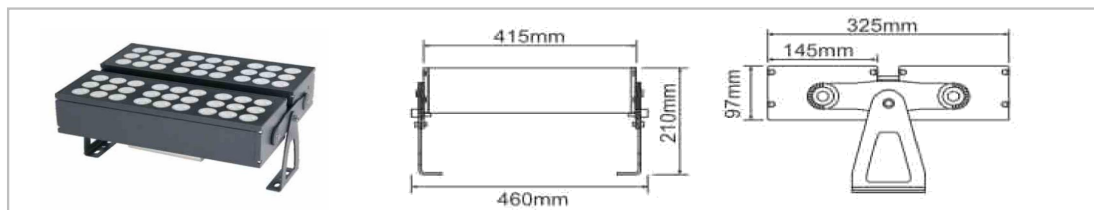

Honeycomb louvre

Anti-glare visor

Spike

Flareon Flood Light

Size

FL-12A-216

FL-12A-120

Specification