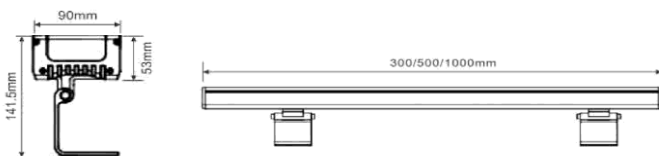

Size

Standard size

Lineo Linear Light

Characteristic

1. The hidden structure design is perfectly combined with the curtain wall, and the transmission signal of the lamp adopts the dual-wire parallel control technology.
2. Aluminum housing ,ultra white tempered safety glass, lens -PMMA; vertically tilt mounting bracket;
3. Akzonobel anti-UV polyester powder, outdoor grade spray or oxidation treatment, UV protection for 5 years.