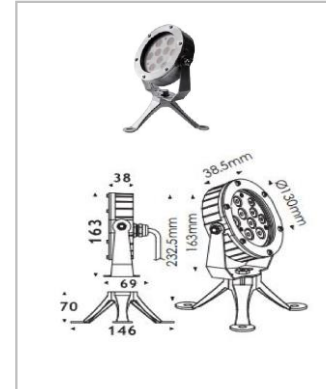

Aque Lumina Underwater Light

Size

UW-05A

UW-05B

UW-05C

Specification

Model	SIZE (mm)	POWER	CRI	CCT (K)	LUMINOUS	Beam angle	Volt	Control	N.W (kgs)
UW-05A-48	φ220XH220mm	48 W	> 80	3000K-5700K	65 LM/W	15/30/45/60°	DC12/24V	ON/OFF	/
UW-05A-60	φ220XH220mm	60 W	/	Chromatic (RGB)	30 LM/W	15/30/45/60°	DC12/24V	DMX512	/
UW-05A-72	φ220XH220mm	72 W	/	Chromatic (RGBW)	34 LM/W	15/30/45/60°	DC12/24V	DMX512	/
UW-05B-24	φ158XH199mm	24 W	> 80	3000K-5700K	67 LM/W	15/30/45/60°	DC12/24V	ON/OFF	/
UW-05B-36	φ158XH199mm	36 W	/	Chromatic (RGB)	25 LM/W	15/30/45/60°	DC12/24V	DMX512	/
UW-05B-48	φ158XH199mm	48 W	/	Chromatic (RGBW)	25 LM/W	15/30/45/60°	DC12/24V	DMX512	/
UW-05C-18	φ130XH163mm	18 W	> 80	3000K-5700K	67 LM/W	15/30/45/60°	DC12/24V	ON/OFF	/
UW-05C-22.5	φ130XH163mm	23 W	/	Chromatic (RGB)	25 LM/W	15/30/45/60°	DC12/24V	DMX512	/