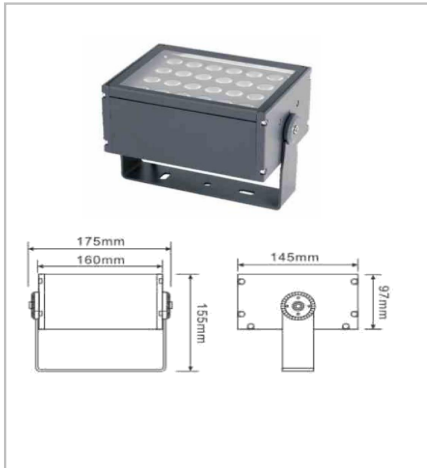

Honeycomb louvre

Anti-glare visor

Spike

Velora Flood Light

Size

U bracket
FL-10A-36

Flange bracket
FL-10B-36

Extension arm bracket
FL-10C-36