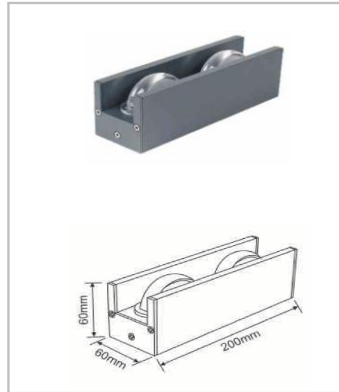

Size

WL-02A-18

WL-02B-12

WL-02C-6

Specification

Model	SIZE (mm)	POWER	CRI	CCT (K)	LUMINOUS	Beam angle	Volt	Control	N.W (kgs)
WL-02A-18	L300xW60xH60mm	18 W	> 80	3000K-5700K	82 LM/W	3x180°	DC24V	ON/OFF	/
WL-02A-24	L300xW60xH60mm	24 W	/	Chromatic (RGB)	45 LM/W	3x180°	DC24V	DMX512	/
WL-02A-24	L300xW60xH60mm	24 W	/	Chromatic (RGBW)	45 LM/W	3x180°	DC24V	DMX512	/
WL-02B-12	L200xW60xH60mm	12 W	> 80	3000K-5700K	82 LM/W	3x180°	DC24V	ON/OFF	/
WL-02B-18	L200xW60xH60mm	18 W	/	Chromatic (RGB)	45 LM/W	3x180°	DC24V	DMX512	/
WL-02B-18	L200xW60xH60mm	18 W	/	Chromatic (RGBW)	45 LM/W	3x180°	DC24V	DMX512	/
WL-02C-6	L100xW60xH60mm	6 W	> 80	3000K-5700K	82 LM/W	3x180°	DC24V	ON/OFF	/
WL-02C-6	L100xW60xH60mm	6 W	/	Chromatic (RGB)	45 LM/W	3x180°	DC24V	DMX512	/
WL-02C-6	L100xW60xH60mm	6 W	/	Chromatic (RGBW)	45 LM/W	3x180°	DC24V	DMX512	/