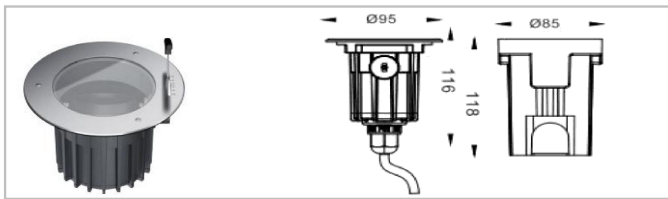

TerraLux Inground Light

Size

IG-01D

IG-01E

IG-01F

Specification

Model	SIZE (mm)	POWER	CRI	CCT (K)	LUMINOUS	Beam angle	Volt	Control	N.W (kgs)
IG-01D-12	φ160XH156mm	12 W	> 80	2700K-6000K	80 LM/W	3/8°	AC220-240V	ON/OFF	/
IG-01D-12	φ160XH156mm	12 W	> 80	2700K-6000K	80 LM/W	15/25/40/60/10x45/20x65°	AC220-240V	ON/OFF	/
IG-01D-10	φ160XH156mm	10 W	/	Chromatic (RGB)	45 LM/W	12/25/40/60°	DC24V	DMX512	/
IG-01D-14	φ160XH156mm	14 W	/	Chromatic (RGBW)	45 LM/W	12/25/40/60°	DC24V	DMX512	/
IG-01E-6	φ130XH136mm	6 W	> 80	2700K-6000K	80 LM/W	3/8°	AC220-240V	ON/OFF	/
IG-01E-6	φ130XH136mm	6 W	> 80	2700K-6000K	80 LM/W	15/25/40/60/10x45/20x65°	AC220-240V	ON/OFF	/
IG-01E-6	φ130XH136mm	6 W	/	Chromatic (RGB)	45 LM/W	12/25/40/60°	DC24V	DMX512	/
IG-01E-8	φ130XH136mm	8 W	/	Chromatic (RGBW)	45 LM/W	12/25/40/60°	DC24V	DMX512	/
IG-01F-2	φ95XH118mm	2 W	> 80	2700K-6000K	80 LM/W	15/25/40/60/10x45/20x65°	AC220-240V	ON/OFF	/
IG-01F-3	φ95XH118mm	3 W	/	Chromatic (RGB)	45 LM/W	12/25/40/60°	DC24V	DMX512	/
IG-01F-4	φ95XH118mm	4 W	/	Chromatic (RGBW)	45 LM/W	12/25/40/60°	DC24V	DMX512	/