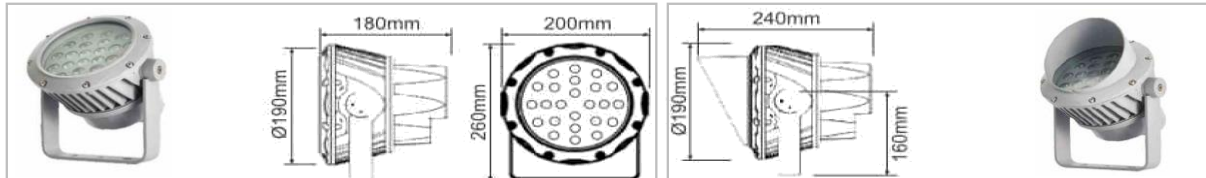

FL-09D-24

Visor