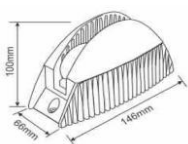

Size

Standard size