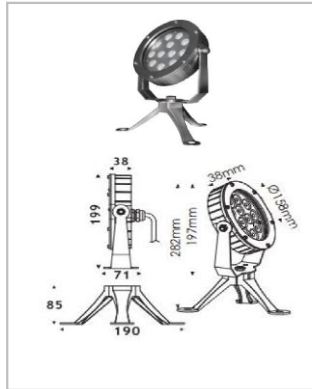

Aque Lumina Underwater Light

Size

UW-05A

UW-05B

UW-05C

Specification

Model	SIZE (mm)	POWER	CRI	CCT (K)	LUMINOUS	Beam angle	Volt	Control	N.W (kgs)
UW-05A-48	φ220XH220mm	48 W	> 80	3000K-5700K	65 LM/W	15/30/45/60°	DC12/24V	ON/OFF	/
UW-05A-60	φ220XH220mm	60 W	/	Chromatic (RGB)	30 LM/W	15/30/45/60°	DC12/24V	DMX512	/
UW-05A-72	φ220XH220mm	72 W	/	Chromatic (RGBW)	34 LM/W	15/30/45/60°	DC12/24V	DMX512	/
UW-05B-24	φ158XH199mm	24 W	> 80	3000K-5700K	67 LM/W	15/30/45/60°	DC12/24V	ON/OFF	/
UW-05B-36	φ158XH199mm	36 W	/	Chromatic (RGB)	25 LM/W	15/30/45/60°	DC12/24V	DMX512	/
UW-05B-48	φ158XH199mm	48 W	/	Chromatic (RGBW)	25 LM/W	15/30/45/60°	DC12/24V	DMX512	/
UW-05C-18	φ130XH163mm	18 W	> 80	3000K-5700K	67 LM/W	15/30/45/60°	DC12/24V	ON/OFF	/
UW-05C-22.5	φ130XH163mm	23 W	/	Chromatic (RGB)	25 LM/W	15/30/45/60°	DC12/24V	DMX512	/