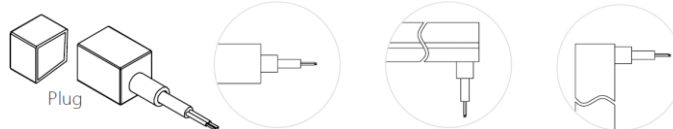

Entry cable

Top Line Side Outlet Bottom Line

Accessories

Clips

Aluminum profile

Bendable profile