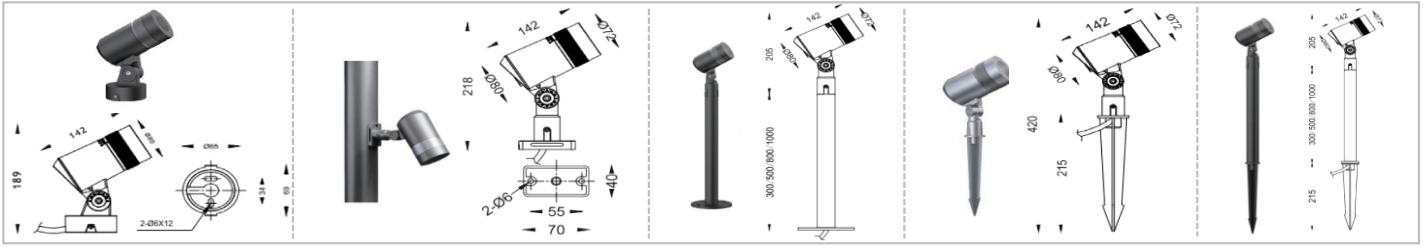

Zoom Flood Light

Size

FL-08A-40