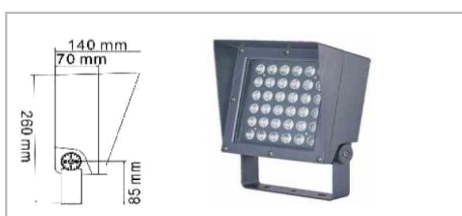

Honeycomb louvre

Anti-glare visor

Spike

Lucentra Flood Light

Size

FL-10A-54

Visor

FL-10B-48