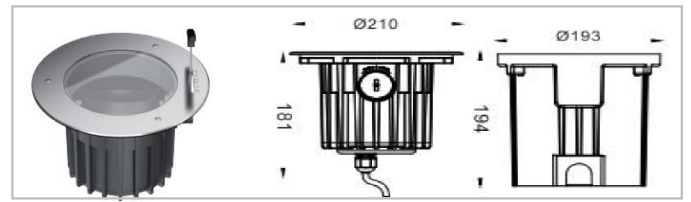

Honeycomb louvre

TerraLux Inground Light

Size

IG-01A

IG-01B

IG-01C

Specification

Model	SIZE (mm)	POWER	CRI	CCT (K)	LUMINOUS	Beam angle	Volt	Control	N.W (kgs)
IG-01A-36	φ250XH212mm	36 W	> 80	2700K-6000K	80 LM/W	3/8°	AC220-240V	ON/OFF	/
IG-01A-36	φ250XH212mm	36 W	> 80	2700K-6000K	80 LM/W	15/25/40/60/10x45/20x65°	AC220-240V	ON/OFF	/
IG-01A-36	φ250XH212mm	36 W	/	Chromatic (RGB)	45 LM/W	12/25/40/60°	DC24V	DMX512	/
IG-01A-48	φ250XH212mm	48 W	/	Chromatic (RGBW)	45 LM/W	12/25/40/60°	DC24V	DMX512	/
IG-01B-27	φ210XH194mm	27 W	> 80	2700K-6000K	80 LM/W	3/8°	AC220-240V	ON/OFF	/
IG-01B-24	φ210XH194mm	24 W	> 80	2700K-6000K	80 LM/W	15/25/40/60/10x45/20x65°	AC220-240V	ON/OFF	/
IG-01B-22.5	φ210XH194mm	23 W	/	Chromatic (RGB)	45 LM/W	12/25/40/60°	DC24V	DMX512	/
IG-01B-31.5	φ210XH194mm	32 W	/	Chromatic (RGBW)	45 LM/W	12/25/40/60°	DC24V	DMX512	/
IG-01C-18	φ180XH168mm	18 W	> 80	2700K-6000K	80 LM/W	3/8°	AC220-240V	ON/OFF	/
IG-01C-18	φ180XH168mm	18 W	> 80	2700K-6000K	80 LM/W	15/25/40/60/10x45/20x65°	AC220-240V	ON/OFF	/
IG-01C-15	φ180XH168mm	15 W	/	Chromatic (RGB)	45 LM/W	12/25/40/60°	DC24V	DMX512	/
IG-01C-21	φ180XH168mm	21 W	/	Chromatic (RGBW)	45 LM/W	12/25/40/60°	DC24V	DMX512	/