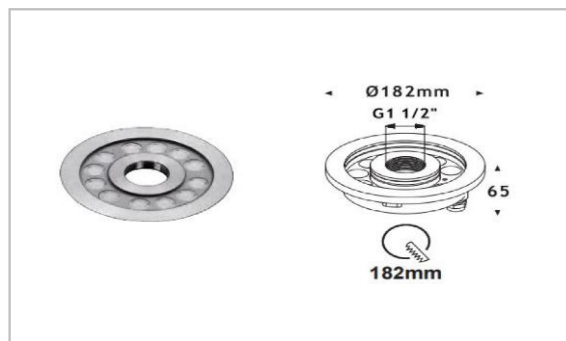

UW-02B

Specification

Model	SIZE (mm)	POWER	CRI	CCT (K)	LUMINOUS	Beam angle	Volt	Control	N.W (kgs)
UW-02A-24	φ200XH65mm	24 W	> 80	3000K-5700K	81 LM/W	10/25/40/60/10x30/10x60°	DC12/24V	ON/OFF	/
UW-02A-30	φ200XH65mm	30 W	/	Chromatic (RGB)	30 LM/W	25/40/60/10x30/10x60°	DC12/24V	DMX512	/
UW-02A-42	φ200XH65mm	42 W	/	Chromatic (RGBW)	30 LM/W	25/40/60/10x30/10x60°	DC12/24V	DMX512	/
UW-02A-18	φ200XH65mm	18 W	> 80	3000K-5700K	81 LM/W	10/25/40/60/10x30/10x60°	DC12/24V	ON/OFF	/
UW-02A-22.5	φ200XH65mm	23 W	/	Chromatic (RGB)	30 LM/W	25/40/60/10x30/10x60°	DC12/24V	DMX512	/
UW-02A-31.5	φ200XH65mm	32 W	/	Chromatic (RGBW)	30 LM/W	25/40/60/10x30/10x60°	DC12/24V	DMX512	/
UW-02B-24	φ182XH65mm	24 W	> 80	3000K-5700K	81 LM/W	10/25/40/60/10x30/10x60°	DC12/24V	ON/OFF	/
UW-02B-30	φ182XH65mm	30 W	/	Chromatic (RGB)	30 LM/W	25/40/60/10x30/10x60°	DC12/24V	DMX512	/
UW-02B-42	φ182XH65mm	42 W	/	Chromatic (RGBW)	30 LM/W	25/40/60/10x30/10x60°	DC12/24V	DMX512	/
UW-02B-18	φ182XH65mm	18 W	> 80	3000K-5700K	81 LM/W	10/25/40/60/10x30/10x60°	DC12/24V	ON/OFF	/
UW-02B-22.5	φ182XH65mm	23 W	/	Chromatic (RGB)	30 LM/W	25/40/60/10x30/10x60°	DC12/24V	DMX512	/
UW-02B-31.5	φ182XH65mm	32 W	/	Chromatic (RGBW)	30 LM/W	25/40/60/10x30/10x60°	DC12/24V	DMX512	/