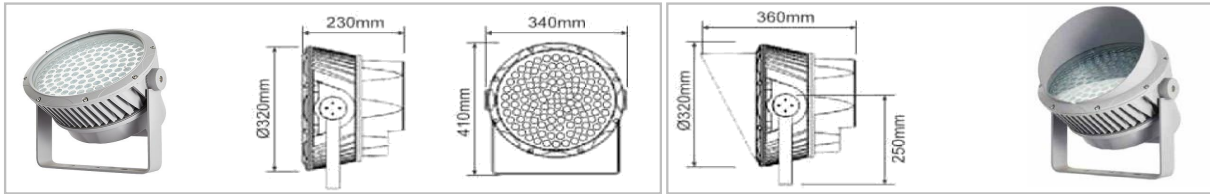

Nivara Flood Light

Size

FL-09A-120

Visor