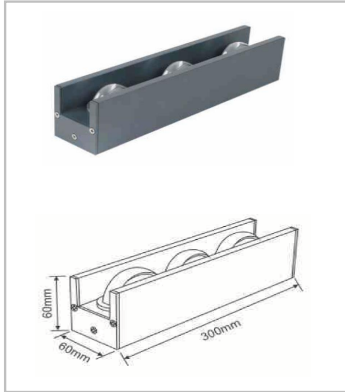

Size

WL-02A-18

WL-02B-12

WL-02C-6

Specification

Model	SIZE (mm)	POWER	CRI	CCT (K)	LUMINOUS	Beam angle	Volt	Control	N.W (kgs)
WL-02A-18	L300xW60xH60mm	18 W	> 80	3000K-5700K	82 LM/W	3x180°	DC24V	ON/OFF	/
WL-02A-24	L300xW60xH60mm	24 W	/	Chromatic (RGB)	45 LM/W	3x180°	DC24V	DMX512	/
WL-02A-24	L300xW60xH60mm	24 W	/	Chromatic (RGBW)	45 LM/W	3x180°	DC24V	DMX512	/
WL-02B-12	L200xW60xH60mm	12 W	> 80	3000K-5700K	82 LM/W	3x180°	DC24V	ON/OFF	/
WL-02B-18	L200xW60xH60mm	18 W	/	Chromatic (RGB)	45 LM/W	3x180°	DC24V	DMX512	/
WL-02B-18	L200xW60xH60mm	18 W	/	Chromatic (RGBW)	45 LM/W	3x180°	DC24V	DMX512	/
WL-02C-6	L100xW60xH60mm	6 W	> 80	3000K-5700K	82 LM/W	3x180°	DC24V	ON/OFF	/
WL-02C-6	L100xW60xH60mm	6 W	/	Chromatic (RGB)	45 LM/W	3x180°	DC24V	DMX512	/
WL-02C-6	L100xW60xH60mm	6 W	/	Chromatic (RGBW)	45 LM/W	3x180°	DC24V	DMX512	/