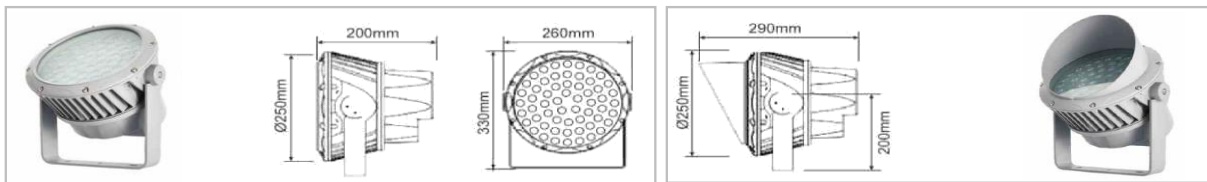

FL-09B-60

Visor

Specification

Model	SIZE (mm)	POWER	CRI	CCT (K)	LUMINOUS	Beam angle	Volt	Control	N.W (kgs)
FL-09A-120	φ320XH410mm	120 W	> 80	3000K-5700K	120 LM/W	5/10/15/30/45/60/10X30/10X60°	AC85-265V	ON/OFF	/
FL-09A-180	φ320XH410mm	180 W	/	Chromatic (RGB)	45 LM/W	5/10/15/30/45/60/10X30/10X60°	AC85-265V	ON/OFF	/
FL-09A-350	φ320XH410mm	350 W	/	Chromatic (RGBW)	45 LM/W	5/10/15/30/45/60/10X30/10X60°	AC85-265V	ON/OFF	/
FL-09B-60	φ250XH330mm	60 W	> 80	3000K-5700K	120 LM/W	5/10/15/30/45/60/10X30/10X60°	AC85-265V	DMX512	/
FL-09B-80	φ250XH330mm	80 W	/	Chromatic (RGB)	45 LM/W	5/10/15/30/45/60/10X30/10X60°	AC85-265V	DMX512	/
FL-09B-108	φ250XH330mm	108 W	/	Chromatic (RGBW)	45 LM/W	5/10/15/30/45/60/10X30/10X60°	AC85-265V	ON/OFF	/