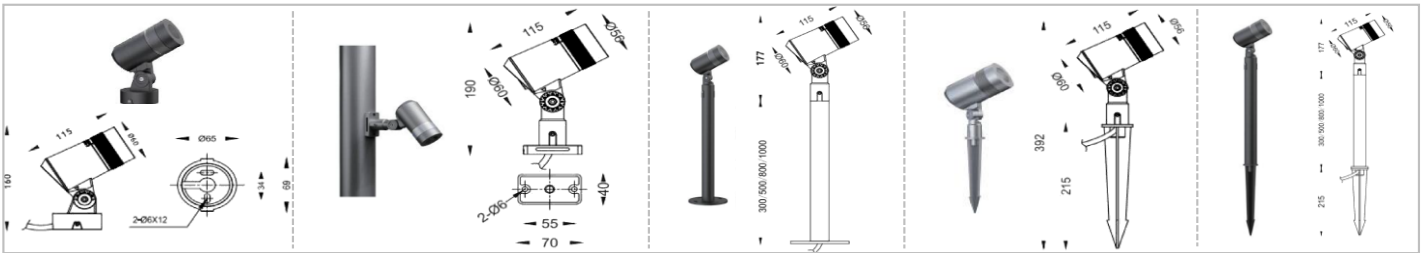

FL-08B-20

Specification

Model	SIZE (mm)	POWER	CRI	CCT (K)	LUMINOUS	Beam angle	Volt	Control	N.W (kgs)
FL-08A-40	φ150XH322mm	40 W	> 80	2200K-6000K	63 LM/W	Zoom 15-60°	AC220-240V	ON/OFF	/
FL-08B-20	φ100XH237mm	20 W	> 80	2200K-6000K	71 LM/W	Zoom 15-60°	AC220-240V	ON/OFF	/
FL-08C-12	φ80XH189mm	12 W	> 80	2200K-6000K	78 LM/W	Zoom 15-60°	AC220-240V	ON/OFF	/
FL-08D-6	φ60XH160mm	6 W	> 80	2200K-6000K	63 LM/W	Zoom 15-60°	AC220-240V	ON/OFF	/