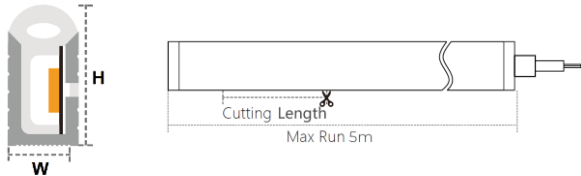

Neon Dome Emission

Characteristic

Neon Flex Dome Side Bend: Effortlessly Brilliant

1. Bend & Install Your Way: Whole or cut-to-size for a perfect fit (no extra parts, maintains IP67 weatherproofing). Works even in harsh weather (-10° to +40°C).
2. Durable & Vibrant: Eco-friendly materials and UV resistance ensure lasting brightness and beauty. Compact design with a 6mm curved light surface delivers flawless linear illumination.
3. Built Tough: IP67 rating protects against saltwater, harsh chemicals, corrosion, flames, and UV rays.