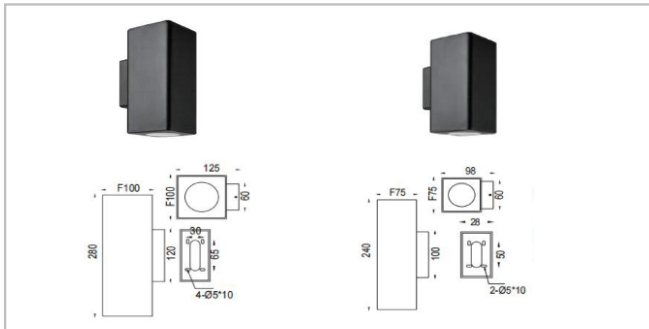

ON/OFF

accessories available

Honeycomb louve

HaloEdge Wall Light

Size

WL-03A-48 / WL-03B-30

WL-03C-12 / WL-03D-10

Specification