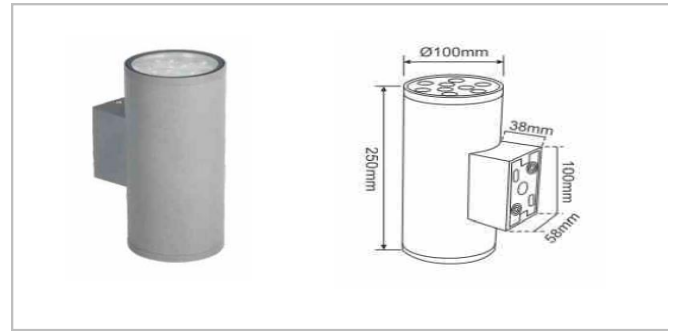

Honeycomb louvre

Lume Wall Light

Size

WL-01A-24 / WL-01A-12

WL-02B-12 / WL-02B-6

Specification

Model	SIZE (mm)	POWER	CRI	CCT (K)	LUMINOUS	Beam angle	Volt	Control	N.W (kgs)
WL-01A-24	φ130XH250mm	24 W	> 80	3000K-5700K	82 LM/W	5/10/15/30/60/90°	AC220V	ON/OFF	/
WL-01A-36	φ130XH250mm	36 W	/	Chromatic (RGB)	45 LM/W	5/10/15/30/60/90°	AC220V	DMX512	/
WL-01A-48	φ130XH250mm	48 W	/	Chromatic (RGBW)	45 LM/W	5/10/15/30/60/90°	AC220V	DMX512	/
WL-01A-12	φ130XH200mm	12 W	> 80	3000K-5700K	82 LM/W	5/10/15/30/60/90°	AC220V	ON/OFF	/
WL-01A-18	φ130XH200mm	18 W	/	Chromatic (RGB)	45 LM/W	5/10/15/30/60/90°	AC220V	DMX512	/
WL-01A-24	φ130XH200mm	24 W	/	Chromatic (RGBW)	45 LM/W	5/10/15/30/60/90°	AC220V	DMX512	/
WL-02B-12	φ100XH250mm	12 W	> 80	3000K-5700K	82 LM/W	5/10/15/30/60/90°	AC220V	ON/OFF	/
WL-02B-36	φ100XH250mm	36 W	/	Chromatic (RGB)	45 LM/W	5/10/15/30/60/90°	AC220V	DMX512	/
WL-02B-48	φ100XH250mm	48 W	/	Chromatic (RGBW)	45 LM/W	5/10/15/30/60/90°	AC220V	DMX512	/
WL-02B-6	φ100XH200mm	6 W	> 80	3000K-5700K	82 LM/W	5/10/15/30/60/90°	AC220V	ON/OFF	/
WL-02B-9	φ100XH200mm	9 W	/	Chromatic (RGB)	45 LM/W	5/10/15/30/60/90°	AC220V	DMX512	/
WL-02B-18	φ100XH200mm	18 W	/	Chromatic (RGBW)	45 LM/W	5/10/15/30/60/90°	AC220V	DMX512	/