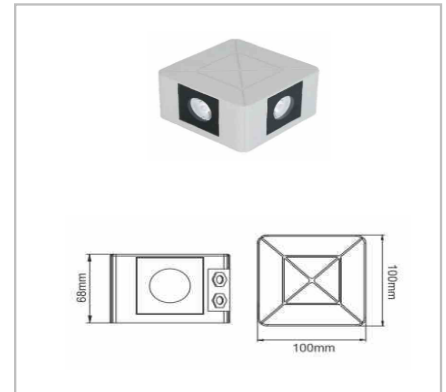

Honeycomb louvre

VistaBeam Window Light

Size

WL-03A-24

WL-03B-18

WL-03C-12

Specification

Model	SIZE (mm)	POWER	CRI	CCT (K)	LUMINOUS	Beam angle	Volt	Control	N.W (kgs)
WL-03A-24	L135xW135xH75mm	24 W	> 80	3000K-5700K	82 LM/W	3/5/10/15/30/45/60/90°	DC24V	ON/OFF	/
WL-03A-24	L135xW135xH75mm	24 W	/	Chromatic (RGB)	45 LM/W	3/5/10/15/30/45/60/90°	DC24V	DMX512	/
WL-03A-24	L135xW135xH75mm	24 W	/	Chromatic (RGBW)	45 LM/W	3/5/10/15/30/45/60/90°	DC24V	DMX512	/
WL-03B-18	L135xW135xH75mm	18 W	> 80	3000K-5700K	82 LM/W	3/5/10/15/30/45/60°	DC24V	ON/OFF	/
WL-03B-18	L135xW135xH75mm	18 W	/	Chromatic (RGB)	45 LM/W	3/5/10/15/30/45/60°	DC24V	DMX512	/
WL-03B-18	L135xW135xH75mm	18 W	/	Chromatic (RGBW)	45 LM/W	3/5/10/15/30/45/60°	DC24V	DMX512	/
WL-03C-12	L100xW100xH68mm	12 W	> 80	3000K-5700K	82 LM/W	3/5/10/15/30/45/60°	DC24V	ON/OFF	/
WL-03C-12	L100xW100xH68mm	12 W	/	Chromatic (RGB)	45 LM/W	3/5/10/15/30/45/60°	DC24V	DMX512	/
WL-03C-12	L100xW100xH68mm	12 W	/	Chromatic (RGBW)	45 LM/W	3/5/10/15/30/45/60°	DC24V	DMX512	/