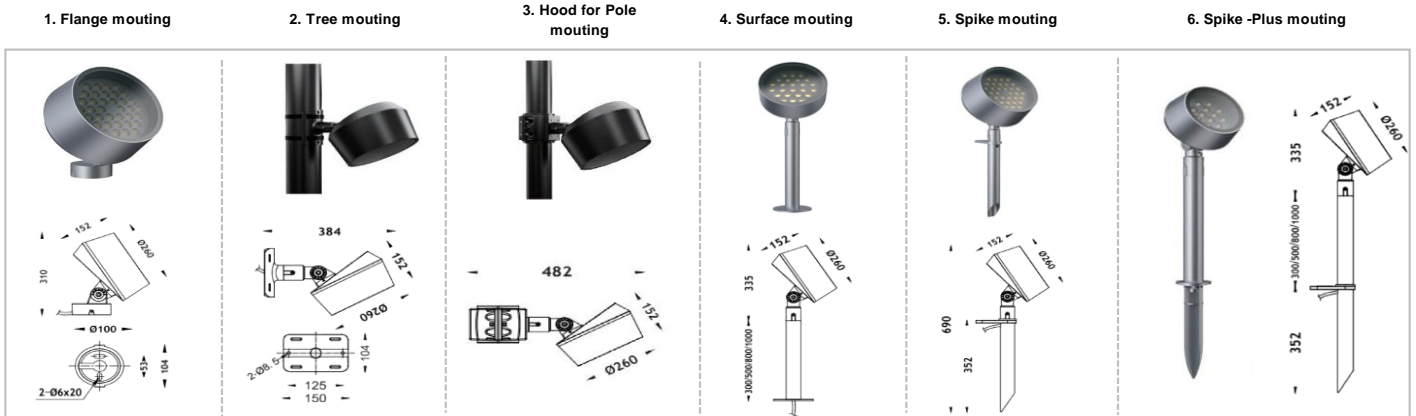

Flange mounting

Tree mounting

Hood for Pole mounting

Surface mounting

Spike mounting

Spike -Plus mounting

Luminix Flood Light

Size