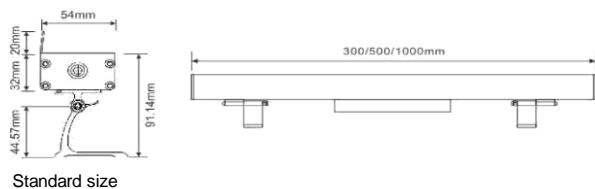

ArcLume Wall Washer

Characteristic

1. The lamp emphasizes the spatial effect of the building, enhances the customer's sense of space, adopts the structural waterproof design, and the performance is more stable.

2. Aluminum housing ,ultra white tempered safety glass, lens - PMMA; vertically tilt mounting bracket; Transparent surface - imported weather resistant PU glue potting waterproof;

3. Adopt military grade three hard anodizing process, thermal conductivity 230W/M*K anti-UV polyester powder, outdoor grade spray painting, conventional anti-UV protection.

- †Surface mounting
- †Working temperature is -50°C to 70°C

Finish: Gray color

Standard length **1000/500/300mm**

Operating Temperature: **-50 ~ +70 °C**

Electrical Safety Class: **Class I**

Application:

Infrastructure: Airport ,Railway Station ,Bridge , Municipal building ,Tunnel

Urban renovation: Administrative Building , Commercial Building , Hotel , Mall

Option

Color temperature

CRI

Standard CRI ≥ 80, CRI ≥ 90 upon request

Control method

ON/OFF 0-10V DALI DMX