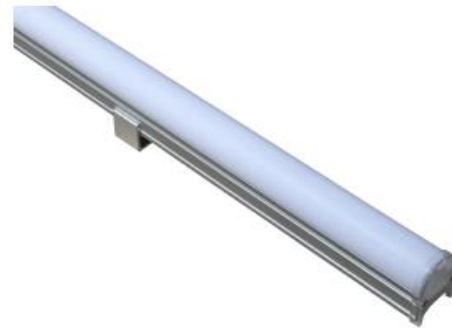

Size

Edge Linear Light

Characteristic

1. The hidden structure design is perfectly combined with the curtain wall, and the transmission signal of the lamp adopts the dual-wire parallel control technology.
2. Aluminum housing ,ultra white tempered safety glass, lens -PMMA; vertically tilt mounting bracket;
3. Akzonobel anti-UV polyester powder, outdoor grade spray or oxidation treatment, UV protection for 5 years.