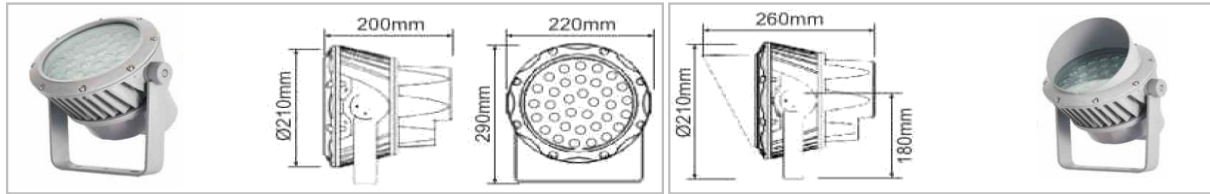

Nivara Flood Light

Size

FL-09C-48

Visor