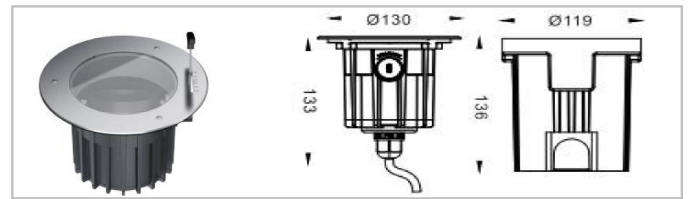

TerraLux Inground Light

Size

IG-01E

Specification

Model	SIZE (mm)	POWER	CRI	CCT (K)	LUMINOUS	Beam angle	Volt	Control	N.W (kgs)
IG-01D-12	φ160XH156mm	12 W	> 80	2700K-6000K	80 LM/W	3/8°	AC220-240V	ON/OFF	/
IG-01D-12	φ160XH156mm	12 W	> 80	2700K-6000K	80 LM/W	15/25/40/60/10x45/20x65°	AC220-240V	ON/OFF	/
IG-01D-10	φ160XH156mm	10 W	/	Chromatic (RGB)	45 LM/W	12/25/40/60°	DC24V	DMX512	/
IG-01D-14	φ160XH156mm	14 W	/	Chromatic (RGBW)	45 LM/W	12/25/40/60°	DC24V	DMX512	/
IG-01E-6	φ130XH136mm	6 W	> 80	2700K-6000K	80 LM/W	3/8°	AC220-240V	ON/OFF	/
IG-01E-6	φ130XH136mm	6 W	> 80	2700K-6000K	80 LM/W	15/25/40/60/10x45/20x65°	AC220-240V	ON/OFF	/
IG-01E-6	φ130XH136mm	6 W	/	Chromatic (RGB)	45 LM/W	12/25/40/60°	DC24V	DMX512	/
IG-01E-8	φ130XH136mm	8 W	/	Chromatic (RGBW)	45 LM/W	12/25/40/60°	DC24V	DMX512	/
IG-01F-2	φ95XH118mm	2 W	> 80	2700K-6000K	80 LM/W	15/25/40/60/10x45/20x65°	AC220-240V	ON/OFF	/
IG-01F-3	φ95XH118mm	3 W	/	Chromatic (RGB)	45 LM/W	12/25/40/60°	DC24V	DMX512	/
IG-01F-4	φ95XH118mm	4 W	/	Chromatic (RGBW)	45 LM/W	12/25/40/60°	DC24V	DMX512	/