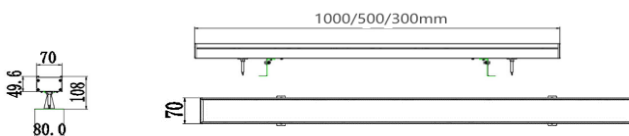

BeamFlow Wall Washer

Characteristic

1. The lamp emphasizes the spatial effect of the building, enhances the customer's sense of space, adopts the structural waterproof design, and the performance is more stable.
2. Aluminum housing ,ultra white tempered safety glass, lens - PMMA; vertically tilt mounting bracket; Transparent surface - imported weather resistant PU glue potting waterproof;
3. Adopt military grade three hard anodizing process, thermal conductivity 230W/M*K anti-UV polyester powder, outdoor grade spray painting, conventional anti-UV protection.

†Surface mounting

Finish: Gray color

Standard length **1000/500/300mm**

Operating Temperature: **-50 ~ +70 °C**

Electrical Safety Class: **Class III**

Application:

Infrastructure: Airport ,Railway Station ,Bridge , Municipal building ,Tunnel

Urban renovation: Administrative Building , Commercial Building , Hotel , Mall

Option

Color temperature

CRI

Standard CRI ≥ 80, CRI ≥ 90 upon request

Control method

ON/OFF 0-10V DALI DMX