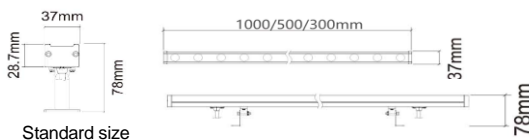

LumoLite Wall Washer

Characteristic

1. The lamp emphasizes the spatial effect of the building, enhances the customer's sense of space, adopts the structural waterproof design, and the performance is more stable.
2. Aluminum housing ,ultra white tempered safety glass, lens -PMMA; vertically tilt mounting bracket; Transparent surface - imported weather resistant PU glue potting waterproof;
3. Adopt military grade three hard anodizing process, thermal conductivity 230W/M*K anti-UV polyester powder, outdoor grade spray painting, conventional anti-UV protection.

†Surface mounting

Finish: Gray color

Standard length **1000/500/300mm**

Operating Temperature: **-50 ~ +70 °C**

Electrical Safety Class: **Class III**

Application:

Infrastructure: Airport ,Railway Station ,Bridge , Municipal building ,Tunnel

Urban renovation: Administrative Building , Commercial Building , Hotel , Mall

Option

Color temperature

CRI

Standard CRI ≥ 80, CRI ≥ 90 upon request

Control method

ON/OFF 0-10V DALI DMX