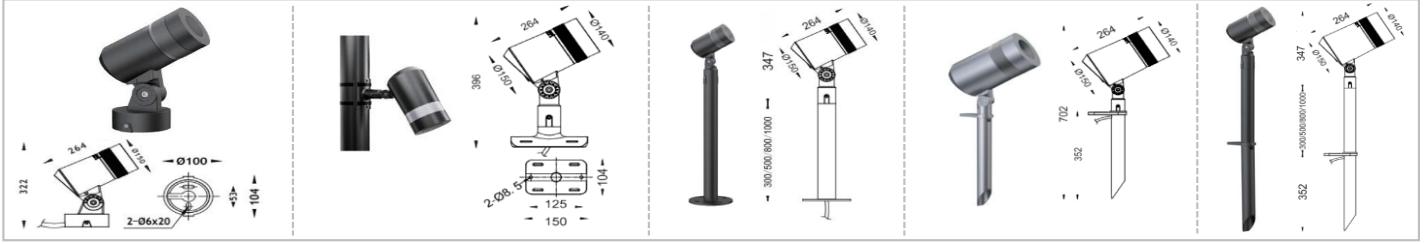

Zoom Flood Light

Size

FL-08A-40