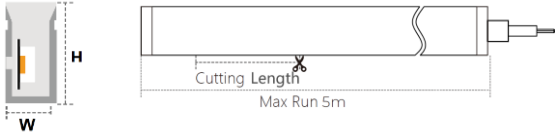

Neon Side-Bending

Characteristic

Neon Flex Side Bend: Effortlessly Brilliant

1. Bend & Install Your Way: Whole or cut-to-size with no-fuss setup (maintains IP67 weatherproofing). Works even in extreme climates (-10° to +40°C).
2. Durable & Vibrant: Eco-friendly, UV-resistant construction ensures lasting brightness and beauty.
3. Flawless Linear Light: Delivers consistent illumination across the entire light surface.

CE RoHS IP67

Family Matrix with six different size.

Bending angle:

- $\Phi > 60-80\text{mm}$ for 0410, 0612, 1010mm
- $\Phi > 80-120\text{mm}$ for 1018, 1218, 1220mm

Application: widely used in outdoor architectural and landscape lighting.

Option

Color temperature

Mono

Tunable White

RGB

RGBW

Control method

ON/OFF DMX DALI 0-10V TRIAC

Model	SIZE (mm)	POWER (W/M)	Luminous(LM) For Mono	Luminous(LM) For chromatic	VOLT	CUTTING (mm)
NEON-03A	4*10mm	6/8/10 W	400~650LM	/	DC24V	36
NEON-03B	6*12mm	6/8/10 W	400~700LM	/	DC24V	36
NEON-03C	10*10mm	6/8/10 W	400~700LM	200~300LM	DC24V	36
NEON-03D	10*18mm	10/12/15 W	700~950LM	300~450LM	DC24V	50
NEON-03F	12*18mm	10/12/15 W	700~950LM	300~450LM	DC24V	50
NEON-03G	12*20mm	10/12/15 W	700~950LM	300~450LM	DC24V	50

Notes: Mono (2700K,3000K,3500K,4000K,4500K,5000K, Red, Green, Blue, Amber), Tunable White (2700K~5000K), Chromatic (RGB, RGBW)

Installation

Entry cable

Surface

Recessed

Plug

Top Line

Side Outlet

Bottom Line

Accessories

Clips

Aluminum profile

Bendable profile