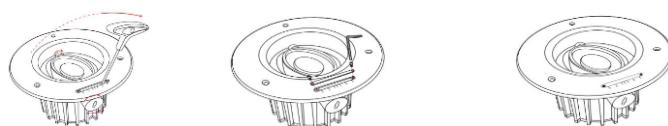

External tilt

1. Adjust the angle

2. Cover the hole by **【cover platen】**

3. Complete the effect