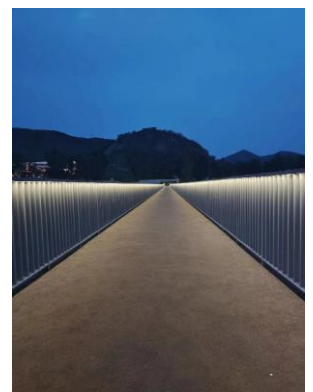

Accessories

Clips

Aluminum profile

Bendable profile

Neon 3D Bending

Characteristic

Neon Flex 3D Bend: Effortless Brilliance In any Shape

1. Bend & Install Your Way: Whole or cut-to-size for a perfect fit (no extra parts, maintains IP67 weatherproofing). Flexible even in extreme weather (-10° to +40°C).