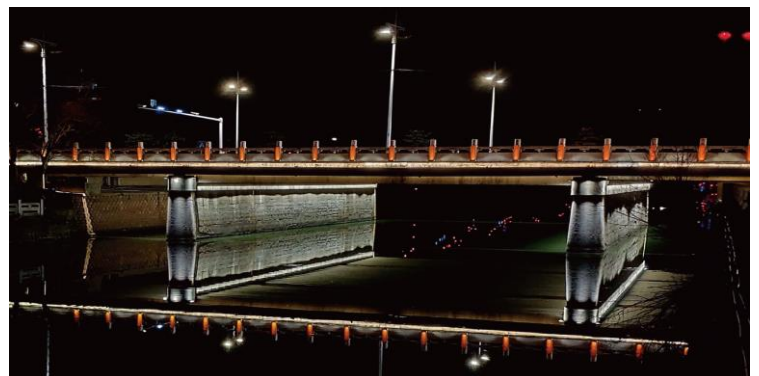

Accessories available