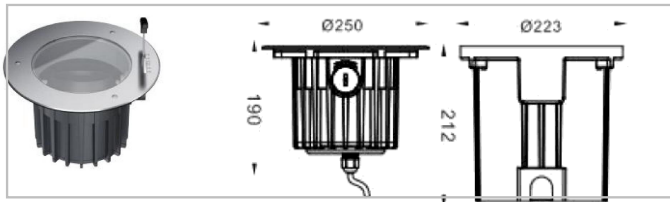

Honeycomb louvre

TerraLux Inground Light

Size

IG-01A

IG-01B

IG-01C

Specification

Model	SIZE (mm)	POWER	CRI	CCT (K)	LUMINOUS	Beam angle	Volt	Control	N.W (kgs)
IG-01A-36	φ250XH212mm	36 W	> 80	2700K-6000K	80 LM/W	3/8°	AC220-240V	ON/OFF	/
IG-01A-36	φ250XH212mm	36 W	> 80	2700K-6000K	80 LM/W	15/25/40/60/10x45/20x65°	AC220-240V	ON/OFF	/
IG-01A-36	φ250XH212mm	36 W	/	Chromatic (RGB)	45 LM/W	12/25/40/60°	DC24V	DMX512	/
IG-01A-48	φ250XH212mm	48 W	/	Chromatic (RGBW)	45 LM/W	12/25/40/60°	DC24V	DMX512	/
IG-01B-27	φ210XH194mm	27 W	> 80	2700K-6000K	80 LM/W	3/8°	AC220-240V	ON/OFF	/
IG-01B-24	φ210XH194mm	24 W	> 80	2700K-6000K	80 LM/W	15/25/40/60/10x45/20x65°	AC220-240V	ON/OFF	/
IG-01B-22.5	φ210XH194mm	23 W	/	Chromatic (RGB)	45 LM/W	12/25/40/60°	DC24V	DMX512	/
IG-01B-31.5	φ210XH194mm	32 W	/	Chromatic (RGBW)	45 LM/W	12/25/40/60°	DC24V	DMX512	/
IG-01C-18	φ180XH168mm	18 W	> 80	2700K-6000K	80 LM/W	3/8°	AC220-240V	ON/OFF	/
IG-01C-18	φ180XH168mm	18 W	> 80	2700K-6000K	80 LM/W	15/25/40/60/10x45/20x65°	AC220-240V	ON/OFF	/
IG-01C-15	φ180XH168mm	15 W	/	Chromatic (RGB)	45 LM/W	12/25/40/60°	DC24V	DMX512	/
IG-01C-21	φ180XH168mm	21 W	/	Chromatic (RGBW)	45 LM/W	12/25/40/60°	DC24V	DMX512	/