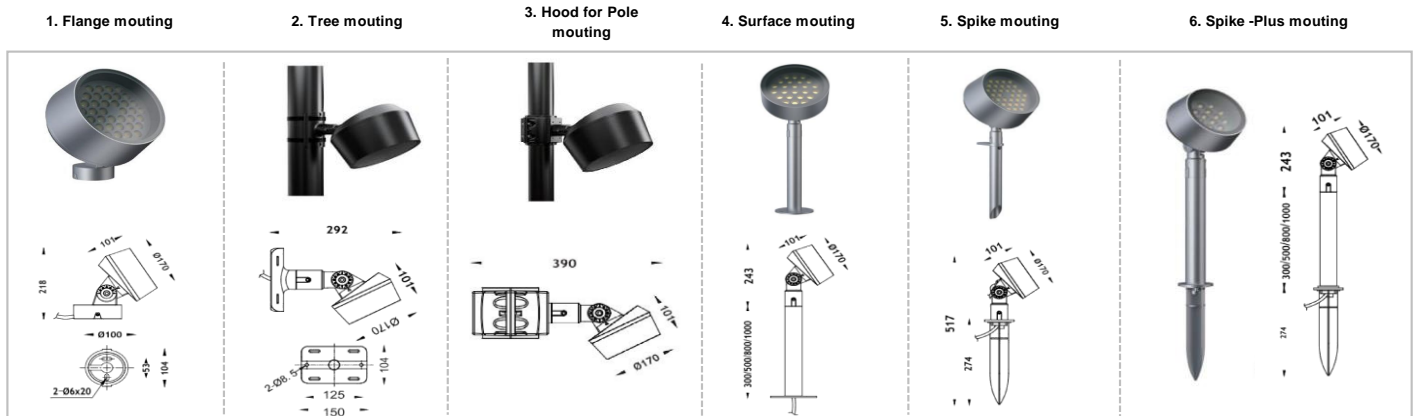

Luminix Flood Light

Size

FL-06C-24