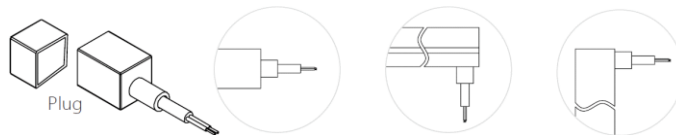

Entry cable

Top Line

Side Outlet

Bottom Line

Accessories

Clips

Aluminum profile

Bendable profile