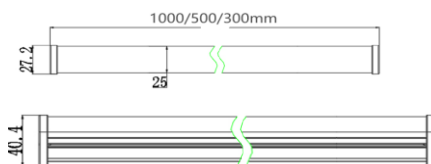

Edge Linear Light

Characteristic

1. The hidden structure design is perfectly combined with the curtain wall, and the transmission signal of the lamp adopts the dual-wire parallel control technology.
2. Aluminum housing ,ultra white tempered safety glass, lens -PMMA; vertically tilt mounting bracket;
3. Akzonobel anti-UV polyester powder, outdoor grade spray or oxidation treatment, UV protection for 5 years.

†Surface mounting

Finish: Gray color

Standard length **1000/500/300mm**

Operating Temperature: **-50 ~ +70 °C**

Electrical Safety Class: **Class III**

Application:

Infrastructure: Airport ,Railway Station ,Bridge , Municipal building ,Tunnel

Urban renovation: Administrative Building , Commercial Building , Hotel , Mall

Option

Color temperature

CRI

Standard CRI ≥ 80, CRI ≥ 90 upon request

Control method

ON/OFF 0-10V DALI DMX

Model	SIZE (mm)	POWER (W)	CRI	CCT (K)	LUMINOUS	Beam angle	Volt	Control	N.W (kgs)
LL-02A	L1000*W27.2*H50.5m	12 / 15	> 80	Mono 2700-6500K	45 LM/W	120°	DC24V	ON/OFF	0.70 kgs
LL-02A	L1000*W27.2*H50.5m	12 / 15	> 80	Tunable white 2700-6000K	45 LM/W	120°	DC24V	DMX512	0.70 kgs
LL-02A	L1000*W27.2*H50.5m	12 / 15	/	chromatic (RGB or RGBW)	45 LM/W	120°	DC24V	DMX512	0.70 kgs
LL-02B	L500*W27.2*H50.5m	6 / 8	> 80	Mono 2700-6500K	38 LM/W	120°	DC24V	ON/OFF	0.40 kgs
LL-02B	L500*W27.2*H50.5m	6 / 8	> 80	Tunable white 2700-6000K	38 LM/W	120°	DC24V	DMX512	0.40 kgs
LL-02B	L500*W27.2*H50.5m	6 / 8	/	chromatic (RGB or RGBW)	38 LM/W	120°	DC24V	DMX512	0.40 kgs
LL-02C	L300*W27.2*H50.5m	4 / 5	> 80	Mono 2700-6500K	45 LM/W	120°	DC24V	ON/OFF	0.30 kgs
LL-02C	L300*W27.2*H50.5m	4 / 5	> 80	Tunable white 2700-6000K	45 LM/W	120°	DC24V	DMX512	0.30 kgs
LL-02C	L300*W27.2*H50.5m	4 / 5	/	chromatic (RGB or RGBW)	45 LM/W	120°	DC24V	DMX512	0.30 kgs

Size