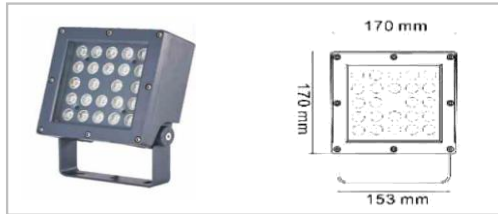

Lucentra Flood Light

Size

FL-10C-36