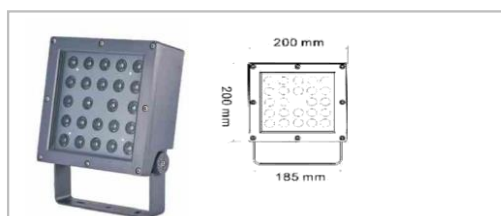

Lucentra Flood Light

Size

FL-10B-48

Specification

Model	SIZE (mm)	POWER	CRI	CCT (K)	LUMINOUS	Beam angle	Volt	Control	N.W (kgs)
FL-10A-54	L240xW240xH307mm	54 W	> 80	3000K-5700K	120 LM/W	5/10/15/30/45/60/10X30/10X60°	AC85-265V	ON/OFF	/
FL-10A-72	L240xW240xH307mm	72 W	/	Chromatic (RGB)	45 LM/W	5/10/15/30/45/60/10X30/10X60°	AC85-265V	DMX512	/
FL-10A-108	L240xW240xH307mm	108 W	/	Chromatic (RGBW)	45 LM/W	5/10/15/30/45/60/10X30/10X60°	AC85-265V	DMX512	/
FL-10B-48	L200xW200xH260mm	48 W	> 80	3000K-5700K	120 LM/W	5/10/15/30/45/60/10X30/10X60°	AC85-265V	ON/OFF	/
FL-10B-72	L200xW200xH260mm	72 W	/	Chromatic (RGB)	45 LM/W	5/10/15/30/45/60/10X30/10X60°	AC85-265V	DMX512	/
FL-10B-96	L200xW200xH260mm	96 W	/	Chromatic (RGBW)	45 LM/W	5/10/15/30/45/60/10X30/10X60°	AC85-265V	DMX512	/