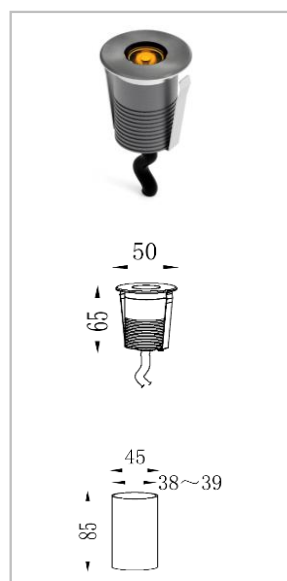

Honeycomb louvre

SubGlint Inground Light

Size

IG-02A

IG-02B

IG-02C

IG-02D

Specification

Model	SIZE (mm)	POWER	CRI	CCT (K)	LUMINOUS	Beam angle	Volt	Control	N.W (kgs)
IG-02A-5	φ70XH113mm	5 W	> 80	2700K-6000K	80 LM/W	8/15/25/35/120°	AC220V	ON/OFF	/
IG-02A-5	φ70XH113mm	5 W	/	Chromatic (RGB or RGBW)	45 LM/W	8/15/25/35/120°	DC24V	DMX512	/
IG-02B-2	φ55XH83mm	2 W	> 80	2700K-6000K	80 LM/W	25/35/45/120°	AC220V	ON/OFF	/
IG-02B-2	φ55XH83mm	2 W	/	Chromatic (RGB or RGBW)	45 LM/W	25/35/45/120°	DC24V	DMX512	/
IG-02C-1.5	φ50XH65mm	1.5W	> 80	2700K-6000K	80 LM/W	25/35/45/120°	AC220V	ON/OFF	/
IG-02C-1.5	φ50XH65mm	1.5W	/	Chromatic (RGB or RGBW)	45 LM/W	25/35/45/120°	DC24V	DMX512	/
IG-02D-1	φ38XH65mm	1 W	> 80	2700K-6000K	80 LM/W	25/35/45/120°	AC220V	ON/OFF	/
IG-02D-1	φ38XH65mm	1 W	/	Chromatic (RGB or RGBW)	45 LM/W	25/35/45/120°	DC24V	DMX512	/