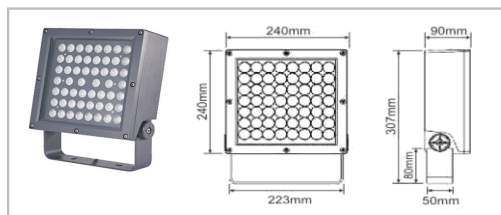

Honeycomb louvre

Anti-glare visor

Spike

Lucentra Flood Light

Size

FL-10A-54

Visor

FL-10B-48