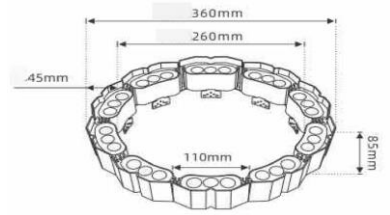

Glistra Flood Light

Characteristic

1. **Precise Optics**
   - Advanced lens and reflector system with customizable beam angles (e.g. 5°, 10°, 30°, 60°).
   - Uniform illumination with minimal glare.
2. **Flexible Customization**
   - Multiple mounting options and accessories (anti-glare shields, honeycomb louvres).
   - Dimmable and smart system compatible (e.g., DALI, DMX512).
3. **Durable Build**
   - IP66-rated for water/dust resistance, IK08 impact protection.
   - Operates reliably in -60°C to +70°C environments.
4. **Energy Efficient & Eco-friendly**
   - High-efficiency LEDs with 50,000+ hours lifespan.
   - Modular, recyclable design with low energy consumption.
5. **Versatile Applications**
   - Perfect for facades, bridges, landscapes, and commercial spaces.
   - Adjustable lighting effects for diverse project needs.