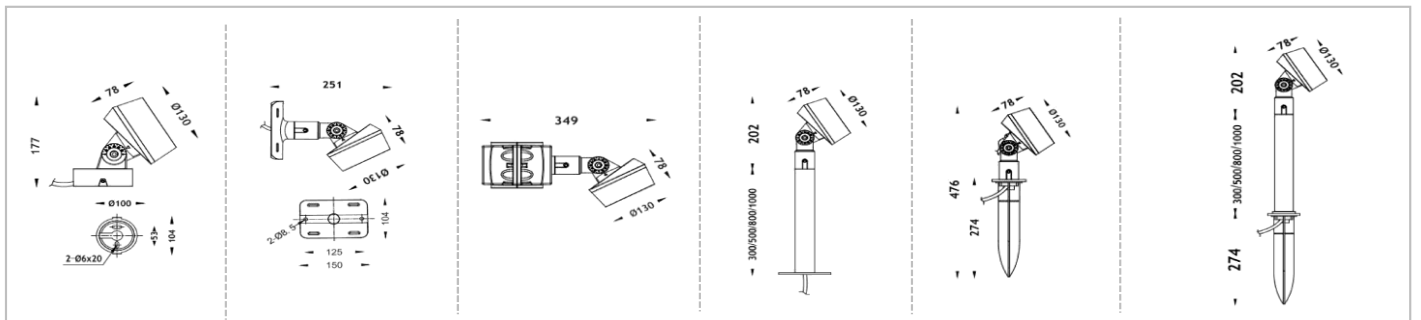

FL-06D-12

Specification

Model	SIZE (mm)	POWER	CRI	CCT (K)	LUMINOUS	Beam angle	Volt	Control	N.W (kgs)
FL-06C-24	φ217XH218mm	24 W	> 80	2200K-6000K	56 LM/W	3/8°	AC220-240V	ON/OFF	/
FL-06C-36	φ217XH218mm	36 W	> 80	2200K-6000K	68 LM/W	15/25/40/60/10x60/20x55°	AC220-240V	ON/OFF	/
FL-06C-35	φ217XH218mm	35 W	> 80	2200K-6000K	97 LM/W	18/24/38/60°	AC220-240V	ON/OFF	/
FL-06C-30	φ217XH218mm	30 W	/	Chromatic (RGB)	40 LM/W	25/40/60°	AC220-240V	DMX512	/
FL-06C-42	φ217XH218mm	42 W	/	Chromatic(RGBW)	40 LM/W	25/40/60°	AC220-240V	DMX512	/
FL-06D-12	φ130XH177mm	12 W	> 80	2200K-6000K	58 LM/W	3/8°	AC220-240V	ON/OFF	/
FL-06D-18	φ130XH177mm	18 W	> 80	2200K-6000K	60 LM/W	15/25/40/60/10x60/20x55°	AC220-240V	ON/OFF	/
FL-06D-18	φ130XH177mm	18 W	> 80	2200K-6000K	84 LM/W	18/24/38/60°	AC220-240V	ON/OFF	/
FL-06D-15	φ130XH177mm	15 W	/	Chromatic (RGB)	40 LM/W	25/40/60°	AC220-240V	DMX512	/
FL-06D-21	φ130XH177mm	21 W	/	Chromatic(RGBW)	40 LM/W	25/40/60°	AC220-240V	DMX512	/