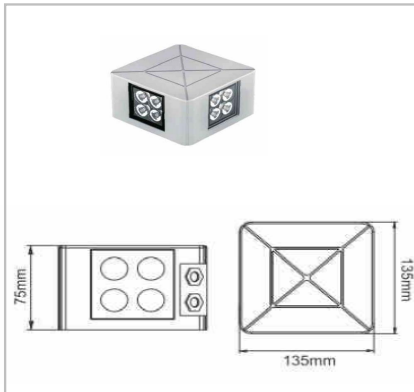

Honeycomb louvre

VistaBeam Window Light

Size

WL-03A-24

WL-03B-18

WL-03C-12

Specification

Model	SIZE (mm)	POWER	CRI	CCT (K)	LUMINOUS	Beam angle	Volt	Control	N.W (kgs)
WL-03A-24	L135xW135xH75mm	24 W	> 80	3000K-5700K	82 LM/W	3/5/10/15/30/45/60/90°	DC24V	ON/OFF	/
WL-03A-24	L135xW135xH75mm	24 W	/	Chromatic (RGB)	45 LM/W	3/5/10/15/30/45/60/90°	DC24V	DMX512	/
WL-03A-24	L135xW135xH75mm	24 W	/	Chromatic (RGBW)	45 LM/W	3/5/10/15/30/45/60/90°	DC24V	DMX512	/
WL-03B-18	L135xW135xH75mm	18 W	> 80	3000K-5700K	82 LM/W	3/5/10/15/30/45/60°	DC24V	ON/OFF	/
WL-03B-18	L135xW135xH75mm	18 W	/	Chromatic (RGB)	45 LM/W	3/5/10/15/30/45/60°	DC24V	DMX512	/
WL-03B-18	L135xW135xH75mm	18 W	/	Chromatic (RGBW)	45 LM/W	3/5/10/15/30/45/60°	DC24V	DMX512	/
WL-03C-12	L100xW100xH68mm	12 W	> 80	3000K-5700K	82 LM/W	3/5/10/15/30/45/60°	DC24V	ON/OFF	/
WL-03C-12	L100xW100xH68mm	12 W	/	Chromatic (RGB)	45 LM/W	3/5/10/15/30/45/60°	DC24V	DMX512	/
WL-03C-12	L100xW100xH68mm	12 W	/	Chromatic (RGBW)	45 LM/W	3/5/10/15/30/45/60°	DC24V	DMX512	/