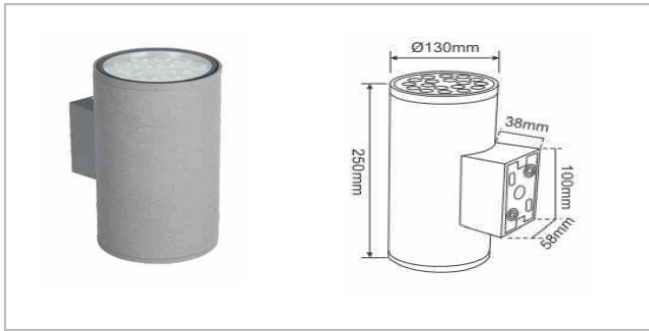

Honeycomb louvre

Lume Wall Light

Size

WL-01A-24 / WL-01A-12

WL-02B-12 / WL-02B-6

Specification

Model	SIZE (mm)	POWER	CRI	CCT (K)	LUMINOUS	Beam angle	Volt	Control	N.W (kgs)
WL-01A-24	φ130XH250mm	24 W	> 80	3000K-5700K	82 LM/W	5/10/15/30/60/90°	AC220V	ON/OFF	/
WL-01A-36	φ130XH250mm	36 W	/	Chromatic (RGB)	45 LM/W	5/10/15/30/60/90°	AC220V	DMX512	/
WL-01A-48	φ130XH250mm	48 W	/	Chromatic (RGBW)	45 LM/W	5/10/15/30/60/90°	AC220V	DMX512	/
WL-01A-12	φ130XH200mm	12 W	> 80	3000K-5700K	82 LM/W	5/10/15/30/60/90°	AC220V	ON/OFF	/
WL-01A-18	φ130XH200mm	18 W	/	Chromatic (RGB)	45 LM/W	5/10/15/30/60/90°	AC220V	DMX512	/
WL-01A-24	φ130XH200mm	24 W	/	Chromatic (RGBW)	45 LM/W	5/10/15/30/60/90°	AC220V	DMX512	/
WL-02B-12	φ100XH250mm	12 W	> 80	3000K-5700K	82 LM/W	5/10/15/30/60/90°	AC220V	ON/OFF	/
WL-02B-36	φ100XH250mm	36 W	/	Chromatic (RGB)	45 LM/W	5/10/15/30/60/90°	AC220V	DMX512	/
WL-02B-48	φ100XH250mm	48 W	/	Chromatic (RGBW)	45 LM/W	5/10/15/30/60/90°	AC220V	DMX512	/
WL-02B-6	φ100XH200mm	6 W	> 80	3000K-5700K	82 LM/W	5/10/15/30/60/90°	AC220V	ON/OFF	/
WL-02B-9	φ100XH200mm	9 W	/	Chromatic (RGB)	45 LM/W	5/10/15/30/60/90°	AC220V	DMX512	/
WL-02B-18	φ100XH200mm	18 W	/	Chromatic (RGBW)	45 LM/W	5/10/15/30/60/90°	AC220V	DMX512	/