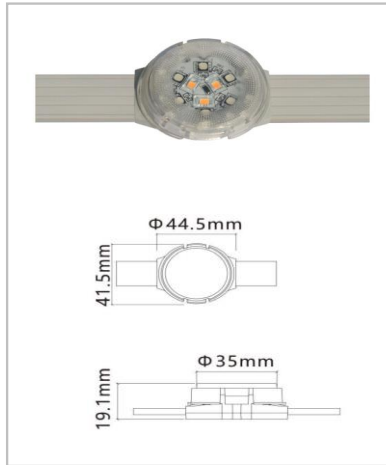

Honeycomb louve

Dot Light PixLume & NanoBeam

Size

DOT-01A

DOT-01B

Specification

Model	SIZE (mm)	POWER	CRI	CCT (K)	LUMINOUS	Beam angle	Volt	Control	Direction
DOT-01A-1.8	Φ35xH19.1mm	1.8W	> 80	2700K-6500K	82 LM/W	120°	DC24V	ON/OFF	/
DOT-01A-1.8	Φ35xH19.1mm	1.8W	> 80	2700K-6500K	82 LM/W	120°	DC24V	DMX512	/
DOT-01A-1.8	Φ35xH19.1mm	1.8W	/	Chromatic (RGB)	40 LM/W	120°	DC24V	DMX512	/
DOT-01A-4.8	Φ35xH19.1mm	4.8W	/	Chromatic (RGBW)	40 LM/W	120°	DC24V	DMX512	/
DOT-01B-3.6	Φ51.5xH27.8mm	3.6W	> 80	2700K-6500K	82 LM/W	120°	DC24V	ON/OFF	/
DOT-01B-3.6	Φ51.5xH27.8mm	3.6W	> 80	2700K-6500K	82 LM/W	120°	DC24V	DMX512	/
DOT-01B-3.6	Φ51.5xH27.8mm	3.6W	/	Chromatic (RGB)	40 LM/W	120°	DC24V	DMX512	/
DOT-01B-4.8	Φ51.5xH27.8mm	4.8W	/	Chromatic (RGBW)	40 LM/W	120°	DC24V	DMX512	/