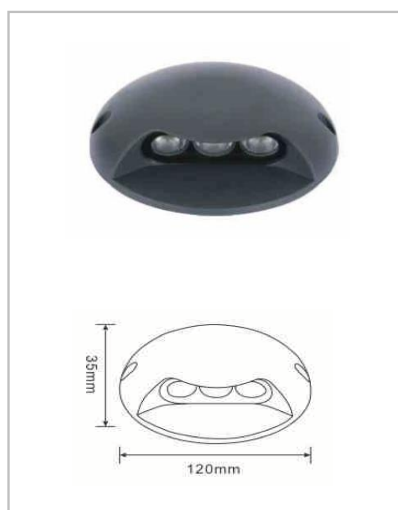

Honeycomb louvre

GroundRay Inground Light

Size

IG-03A

IG-03B

IG-03C

Specification

Model	SIZE (mm)	POWER	CRI	CCT (K)	LUMINOUS	Beam angle	Volt	Control	N.W (kgs)
IG-03A-4	φ150XH35mm	4 W	> 80	2700K-6000K	75 LM/W	5/10/15/30/45/60/90°	DC24V	ON/OFF	/
IG-03A-10	φ150XH35mm	10 W	/	Chromatic (RGB)	45 LM/W	5/10/15/30/45/60/90°	DC24V	ON/OFF	/
IG-03A-10	φ150XH35mm	10 W	/	Chromatic (RGBW)	45 LM/W	5/10/15/30/45/60/90°	DC24V	DMX512	/
IG-03B-3	φ120XH35mm	3 W	> 80	2700K-6000K	75 LM/W	5/10/15/30/45/60/90°	DC24V	ON/OFF	/
IG-03B-6	φ120XH35mm	6 W	/	Chromatic (RGB)	45 LM/W	5/10/15/30/45/60/90°	DC24V	ON/OFF	/
IG-03B-6	φ120XH35mm	6 W	/	Chromatic (RGBW)	45 LM/W	5/10/15/30/45/60/90°	DC24V	DMX512	/
IG-03C-2	φ100XH35mm	2 W	> 80	2700K-6000K	75 LM/W	5/10/15/30/45/60/90°	DC24V	ON/OFF	/
IG-03C-5	φ100XH35mm	5 W	/	Chromatic (RGB)	45 LM/W	5/10/15/30/45/60/90°	DC24V	ON/OFF	/
IG-03C-5	φ100XH35mm	5 W	/	Chromatic (RGBW)	45 LM/W	5/10/15/30/45/60/90°	DC24V	DMX512	/