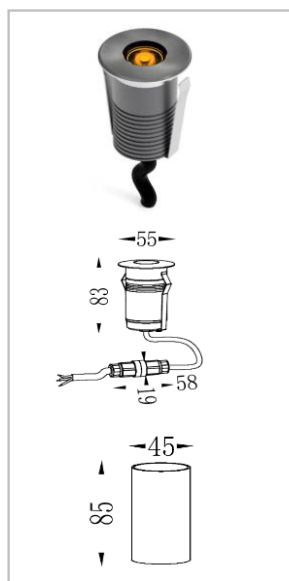

Honeycomb louvre

SubGlint Inground Light

Size

IG-02A

IG-02B

IG-02C

IG-02D

Specification

Model	SIZE (mm)	POWER	CRI	CCT (K)	LUMINOUS	Beam angle	Volt	Control	N.W (kgs)
IG-02A-5	φ70XH113mm	5 W	> 80	2700K-6000K	80 LM/W	8/15/25/35/120°	AC220V	ON/OFF	/
IG-02A-5	φ70XH113mm	5 W	/	Chromatic (RGB or RGBW)	45 LM/W	8/15/25/35/120°	DC24V	DMX512	/
IG-02B-2	φ55XH83mm	2 W	> 80	2700K-6000K	80 LM/W	25/35/45/120°	AC220V	ON/OFF	/
IG-02B-2	φ55XH83mm	2 W	/	Chromatic (RGB or RGBW)	45 LM/W	25/35/45/120°	DC24V	DMX512	/
IG-02C-1.5	φ50XH65mm	1.5W	> 80	2700K-6000K	80 LM/W	25/35/45/120°	AC220V	ON/OFF	/
IG-02C-1.5	φ50XH65mm	1.5W	/	Chromatic (RGB or RGBW)	45 LM/W	25/35/45/120°	DC24V	DMX512	/
IG-02D-1	φ38XH65mm	1 W	> 80	2700K-6000K	80 LM/W	25/35/45/120°	AC220V	ON/OFF	/
IG-02D-1	φ38XH65mm	1 W	/	Chromatic (RGB or RGBW)	45 LM/W	25/35/45/120°	DC24V	DMX512	/