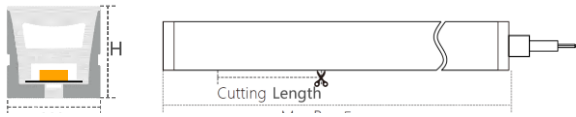

Neon Top-Bending

Characteristic

Neon Flex Top Bend: Effortless Brilliance

1. **1. Easy, Flexible Installation:**
   Installs whole for simple setup (no extra parts needed).
   Cuts to size for customized applications.
   Maintains IP67 weatherproof rating even when cut (with proper accessories).
2. **2. Durable and Long-Lasting:**
   Made with UV-resistant polyurethane for lasting color and aesthetics.
   Withstands harsh environments (thanks to the IP67 rating).
3. **3. Flawless Linear Lighting:**
   Delivers consistent, uniform light output along the entire length. (You can remove "all long" as it's redundant with "entire length")