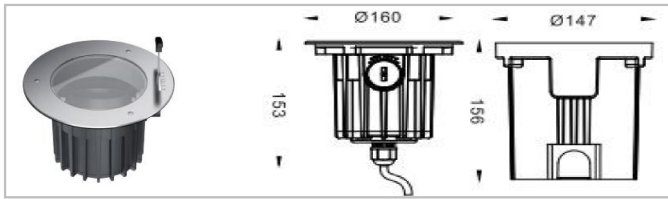

TerraLux Inground Light

Size

IG-01D