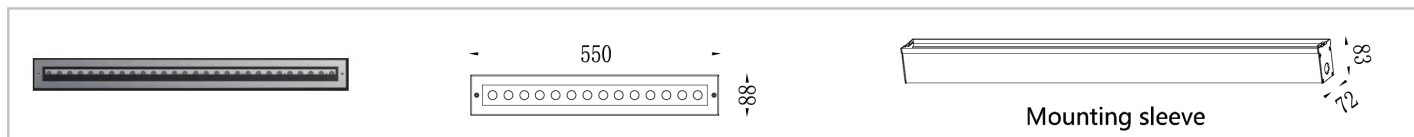

Size

IG-04A

IG-04B

IG-04C

Specification

Model	SIZE (mm)	POWER	CRI	CCT (K)	LUMINOUS	Beam angle	Volt	Control	N.W (kgs)
IG-04A-40	L1039XW88XH83mm	40 W	> 80	2700K-6000K	75 LM/W	15/25/35/45/120°	AC220V	ON/OFF	/
IG-04A-40	L1039XW88XH83mm	40 W	/	Chromatic (RGB or RGBW)	45 LM/W	15/25/35/45/120°	AC220V	DMX512	/
IG-04B-20	L550XW88XH83mm	20 W	> 80	2700K-6000K	75 LM/W	15/25/35/45/120°	AC220V	ON/OFF	/
IG-04B-20	L550XW88XH83mm	20 W	/	Chromatic (RGB or RGBW)	45 LM/W	15/25/35/45/120°	AC220V	DMX512	/
IG-04C-9	L339XW88XH83mm	9 W	> 80	2700K-6000K	75 LM/W	15/25/35/45/120°	AC220V	ON/OFF	/
IG-04C-9	L339XW88XH83mm	9 W	/	Chromatic (RGB or RGBW)	45 LM/W	15/25/35/45/120°	AC220V	DMX512	/