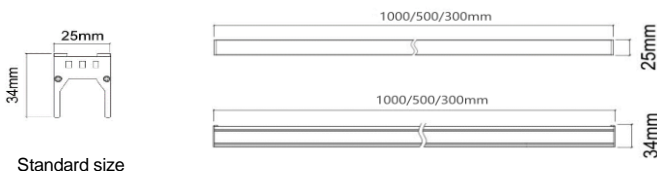

Urban renovation: Administrative Building , Commercial Building , Hotel , Mall

Option

Color temperature

CRI

Standard CRI ≥ 80, CRI ≥ 90 upon request

Control method

ON/OFF 0-10V DALI DMX

Model	SIZE (mm)	POWER (W)	CRI	CCT (K)	LUMINOUS	Beam angle	Volt	Control	N.W (kgs)
LL-01A	L1000*W25*H34mm	12 / 15	> 80	Mono 2700-6500K	68 LM/W	20°,30°,45°,60°,15x40°	DC24V	ON/OFF	0.70 kgs
LL-01A	L1000*W25*H34mm	12 / 15	> 80	Tunable white 2700-6000K	68 LM/W	20°,30°,45°,60°,15x40°	DC24V	DMX512	0.70 kgs
LL-01A	L1000*W25*H34mm	12 / 15	/	chromatic (RGB or RGBW)	68 LM/W	40°,60°,10x65°,35x45°	DC24V	DMX512	0.70 kgs
LL-01B	L500*W25*H34mm	6 / 8	> 80	Mono 2700-6500K	68 LM/W	20°,30°,45°,60°,15x40°	DC24V	ON/OFF	0.40 kgs
LL-01B	L500*W25*H34mm	6 / 8	> 80	Tunable white 2700-6000K	68 LM/W	20°,30°,45°,60°,15x40°	DC24V	DMX512	0.40 kgs
LL-01B	L500*W25*H34mm	6 / 8	/	chromatic (RGB or RGBW)	68 LM/W	40°,60°,10x65°,35x45°	DC24V	DMX512	0.40 kgs
LL-01C	L300*W25*H34mm	4 / 5	> 80	Mono 2700-6500K	68 LM/W	20°,30°,45°,60°,15x40°	DC24V	ON/OFF	0.30 kgs
LL-01C	L300*W25*H34mm	4 / 5	> 80	Tunable white 2700-6000K	68 LM/W	20°,30°,45°,60°,15x40°	DC24V	DMX512	0.30 kgs
LL-01C	L300*W25*H34mm	4 / 5	/	chromatic (RGB or RGBW)	68 LM/W	40°,60°,10x65°,35x45°	DC24V	DMX512	0.30 kgs

Size

Edge Linear Light

Characteristic

1. The hidden structure design is perfectly combined with the curtain wall, and the transmission signal of the lamp adopts the dual-wire parallel control technology.
2. Aluminum housing ,ultra white tempered safety glass, lens -PMMA; vertically tilt mounting bracket;
3. Akzonobel anti-UV polyester powder, outdoor grade spray or oxidation treatment, UV protection for 5 years.