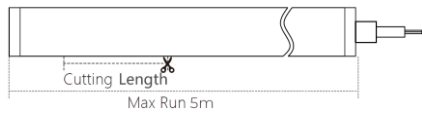

Neon 3D Bending

Characteristic

Neon Flex 3D Bend: Effortless Brilliance In any Shape

1. Bend & Install Your Way: Whole or cut-to-size for a perfect fit (no extra parts, maintains IP67 weatherproofing). Flexible even in extreme weather (-10° to +40°C).

2. 3D Creativity: Bends and curves on various surfaces, from flat walls to complex structures.

3. Durable & Vibrant: Eco-friendly materials and UV resistance for lasting beauty. T-shaped, 6mm light surface delivers flawless linear illumination. (Combines durability and lighting aspects)

4. Built Tough: IP67 rating protects against harsh environments: saltwater, chemicals, corrosion, flames, and UV rays.